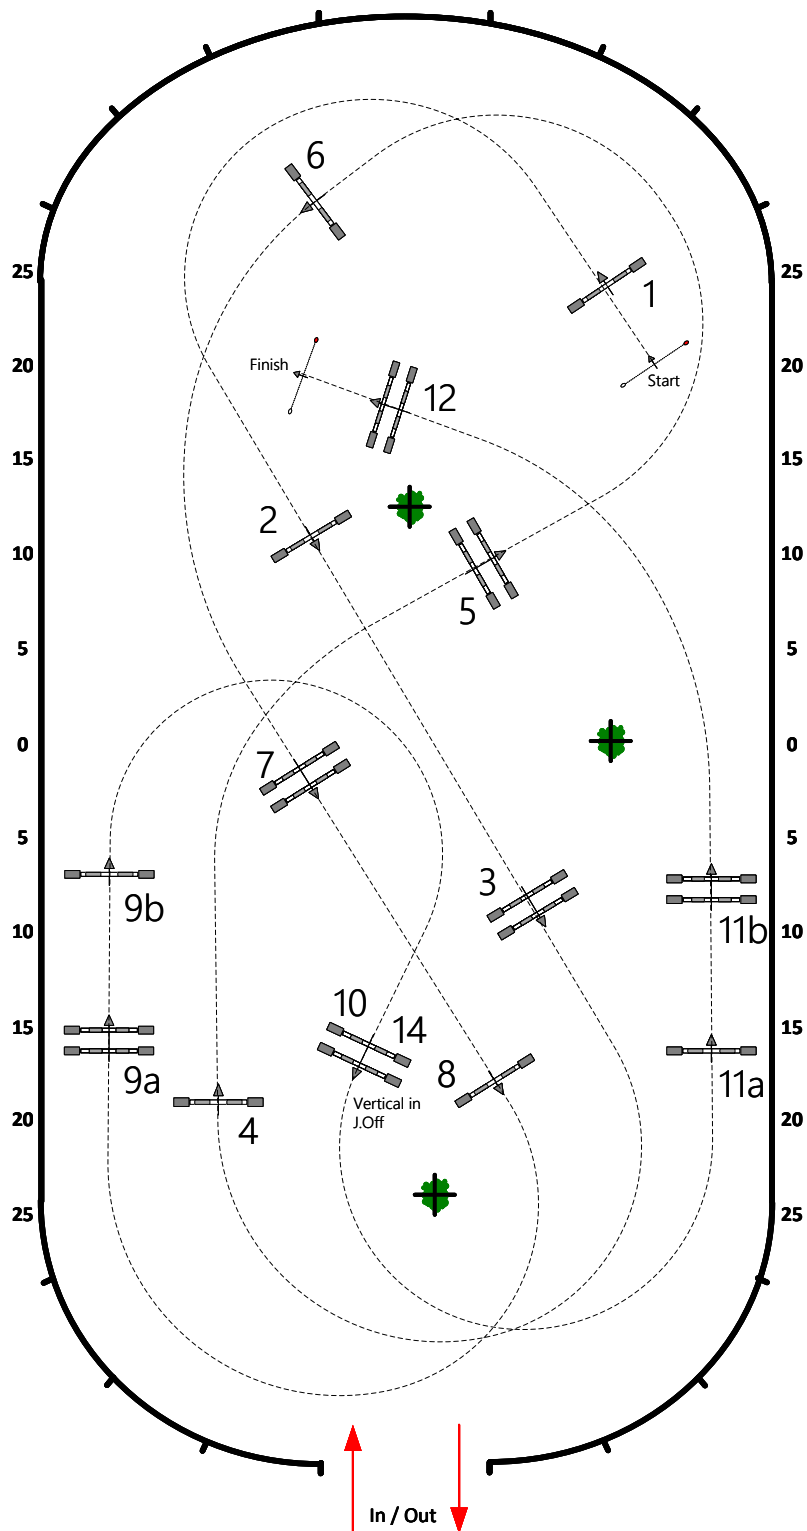

THE LAS VEGAS NATIONAL CSI4*W

November 14 - 20, 2022

Competition No.: 5

**\$40,000 FEI 1.50 m Las Vegas National
"All In" Speed Classic**

Competition against the clock

Table: A
National RG:
FEI RG / Art. 238 2.1
Height: 1.50 m

Speed: 350 m/min

Length: 450 m
Time allowed: 78 sec
Time limit: 156 sec

Obstacles: 1-12
Efforts: 14
Penalty sec
Closed combination:

1st Jump-off:
1-2-3-9a-14-11a-11B-12
Length: 280 m
Time allowed: 48 sec
Time limit: 96 sec