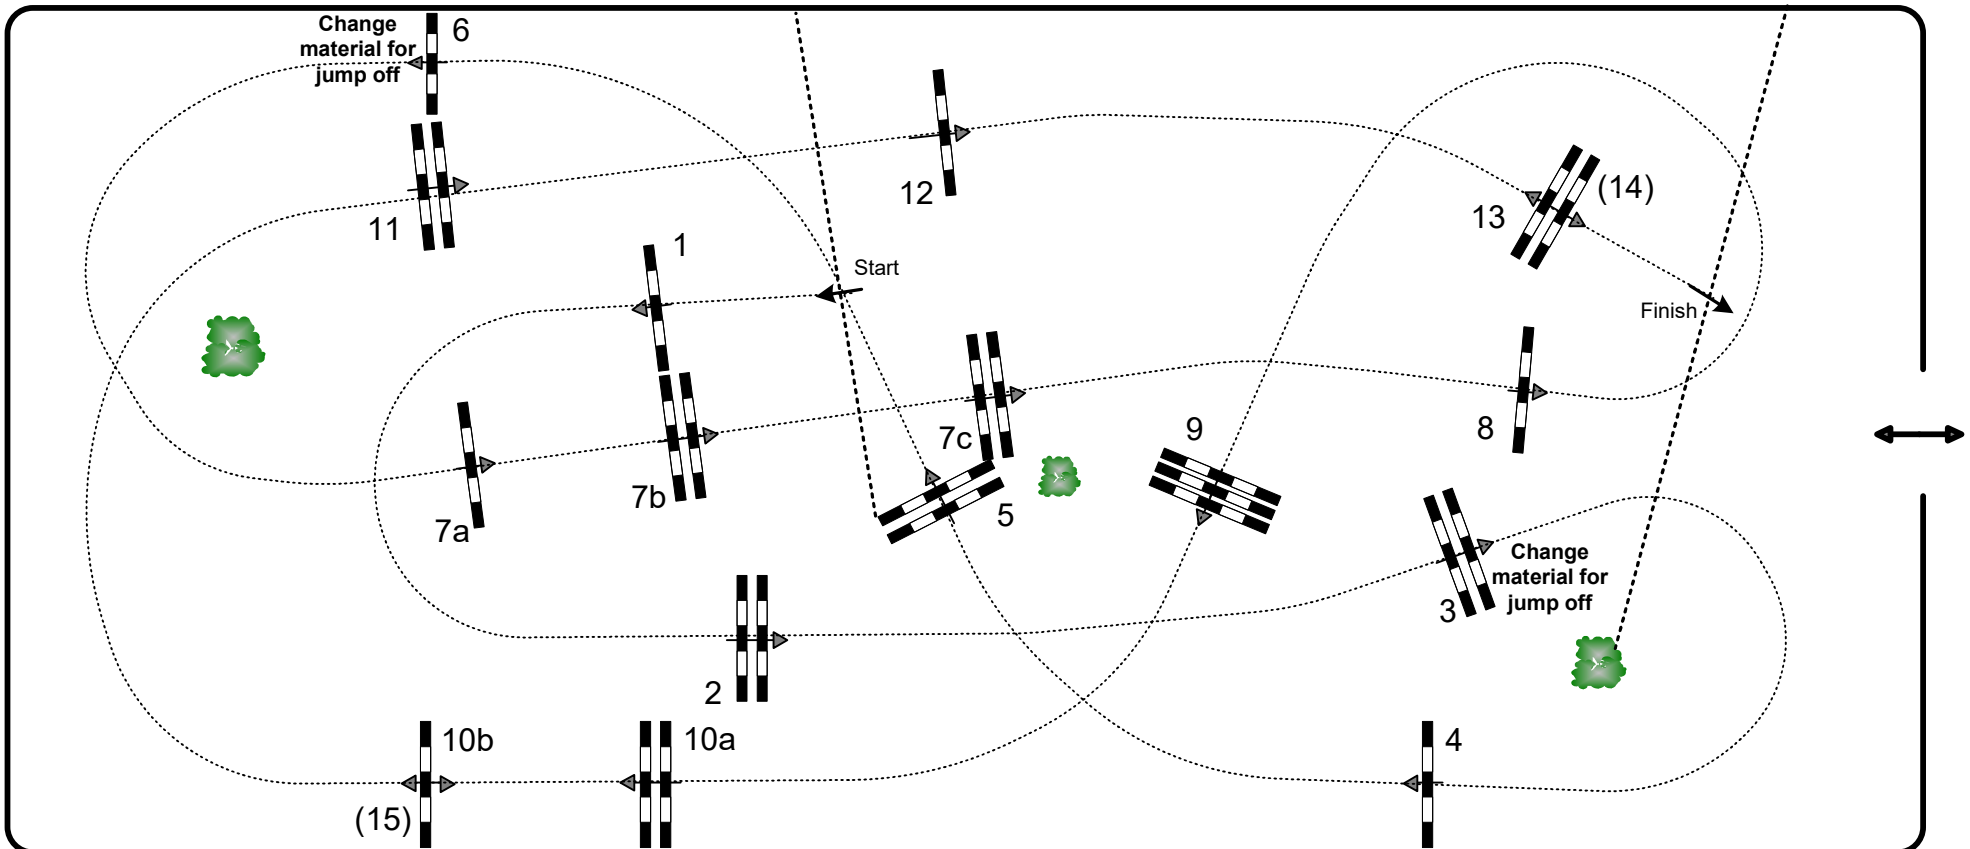

2022 LONDON INTERNATIONAL HORSE SHOW

CSI 5* FEI World Cup Qualifier

Competition: 16 – The Longines World Cup Qualifier
Sunday, December 18th, 2022

Table: A
National RG: 238.2.2
FEI RG / Art. N/A
Height: 1,60 m

Speed: 350 m/min
Length: 0 m
Time allowed: 0 sec
Time limit: 0 sec

Obstacles: 13
Efforts: 16
Penalty sec: N/A
Closed combination: N/A

jump off: (14), 6, 7ab, 8, 4, 5, (15), 3
Length: 285 m
Time allowed: 49 sec
Time limit: 98 sec