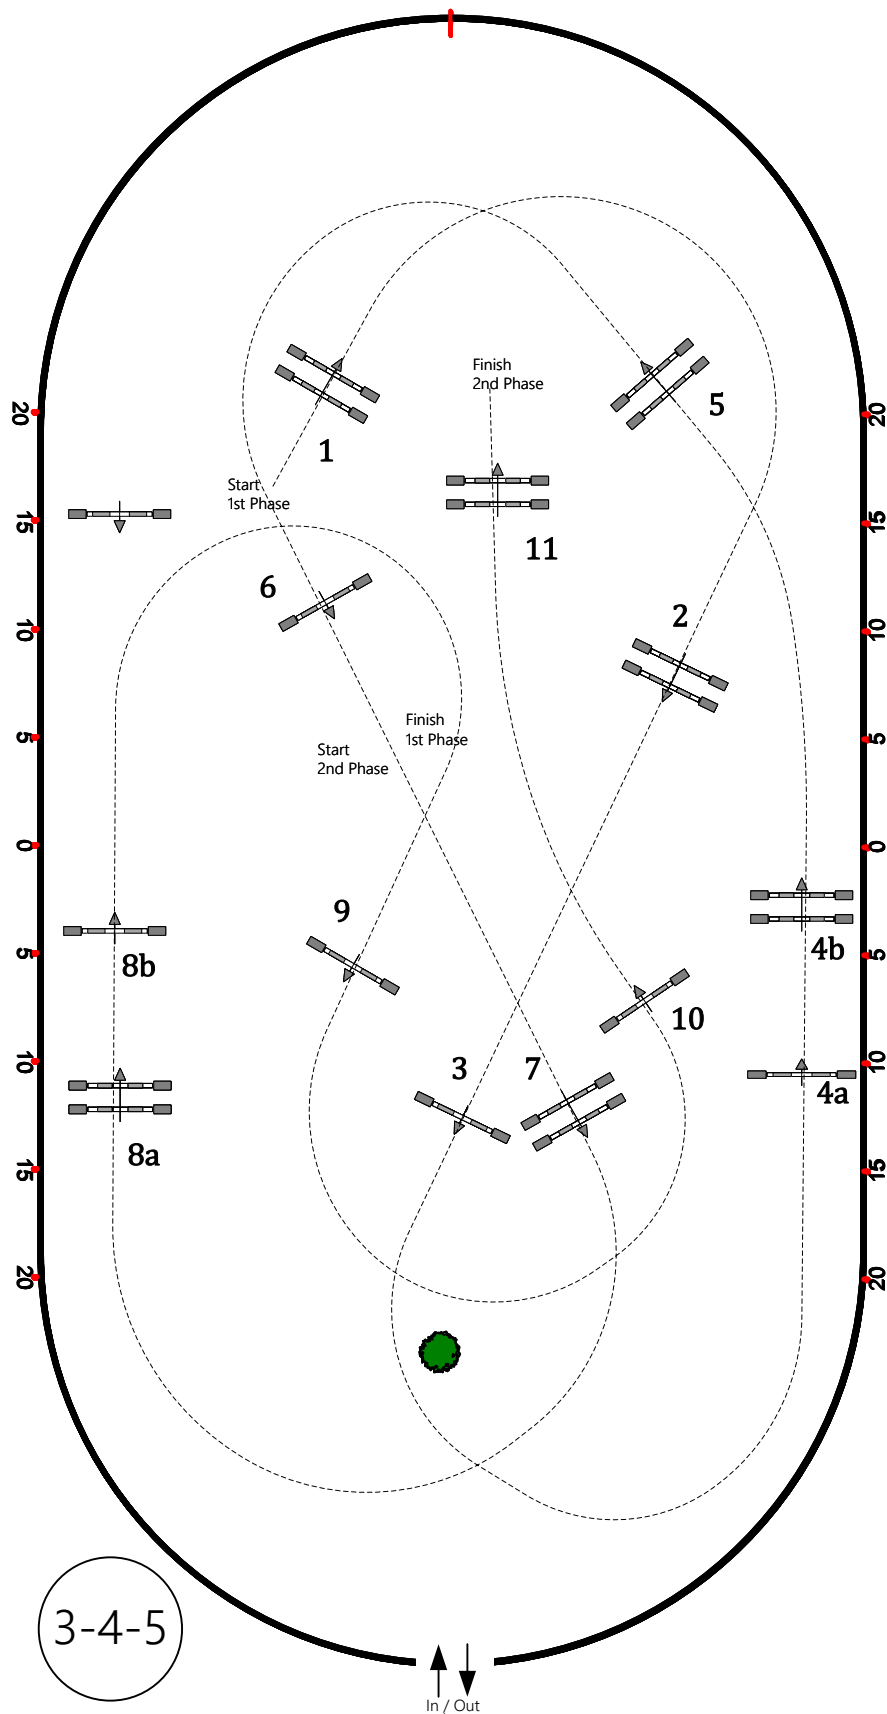

# CSIW4\* World Cup Fort Worth

December, 14th – 18th , 2022

Presented by SPLIT ROCK JUMPING TOUR

Friday, December 16th, 2022

Class No.: 37 - 40 - 43

37 - \$2000 PlainsCapital 1.20m Jr/Am II.2.d

40 - \$2000 ESI 1.30m Jr/Am II.2.D

43 - \$2000 NKH ShowJumpers 1.40m Jr/Am II.2.c

Competition in two Phases Special

Table: II

FEI RG / Art. II.2d

Height: 1.20 - 1.30 - 1.40 m

Speed: 350 m/min

Length: 210 m

Time allowed: 36 sec

Time limit: 72 sec

Obstacles: 6

Efforts: 7

Jump-off:

**7 - 11**

Length: 210 m

Time allowed: 36 sec

Time limit: 72 sec