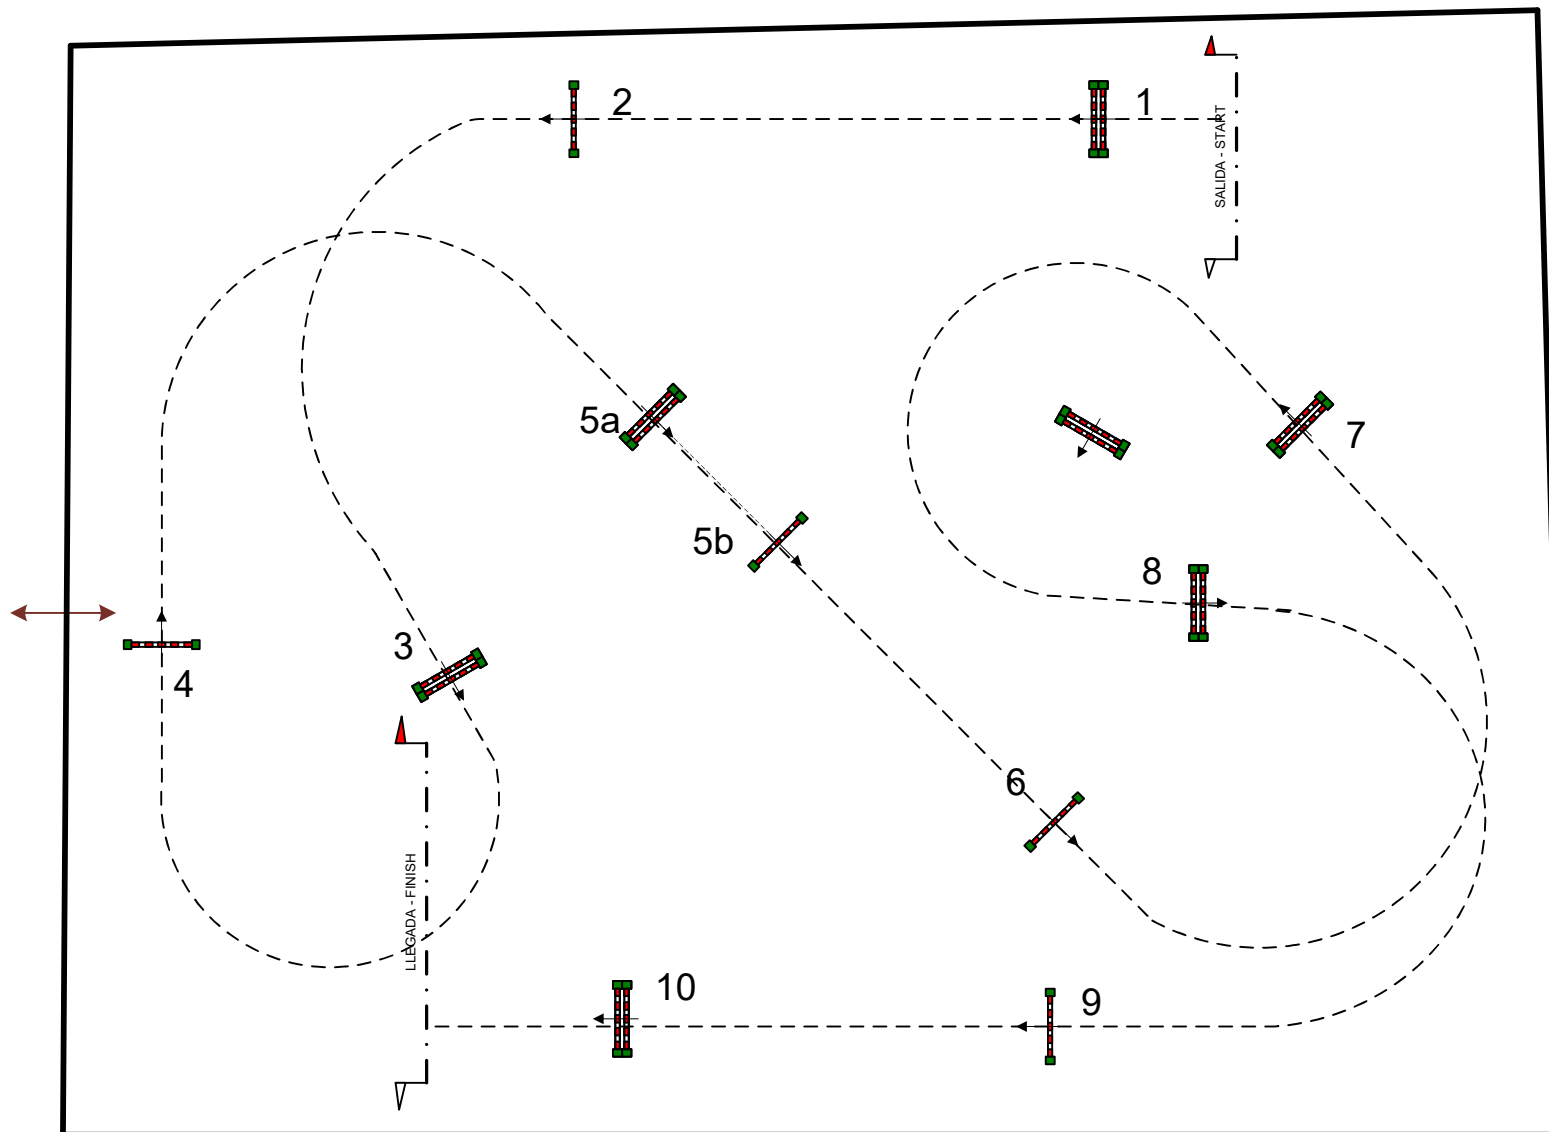

OCTOBER TOUR - 2022

Class No.: 17

110

Competition against the clock

15/10/2022

Table: A
National RG:
Art. 238.2.1
Altura: 1,10 m

Vel: 350 m/min

Long: 490 m

T/C: 84 sec

T/ limit: 168 sec

Obstaculos: 10

Esfuerzos: 11

1st Jump-off:

Long: 0 m

T/C: 0 sec

T/limit: 0 sec