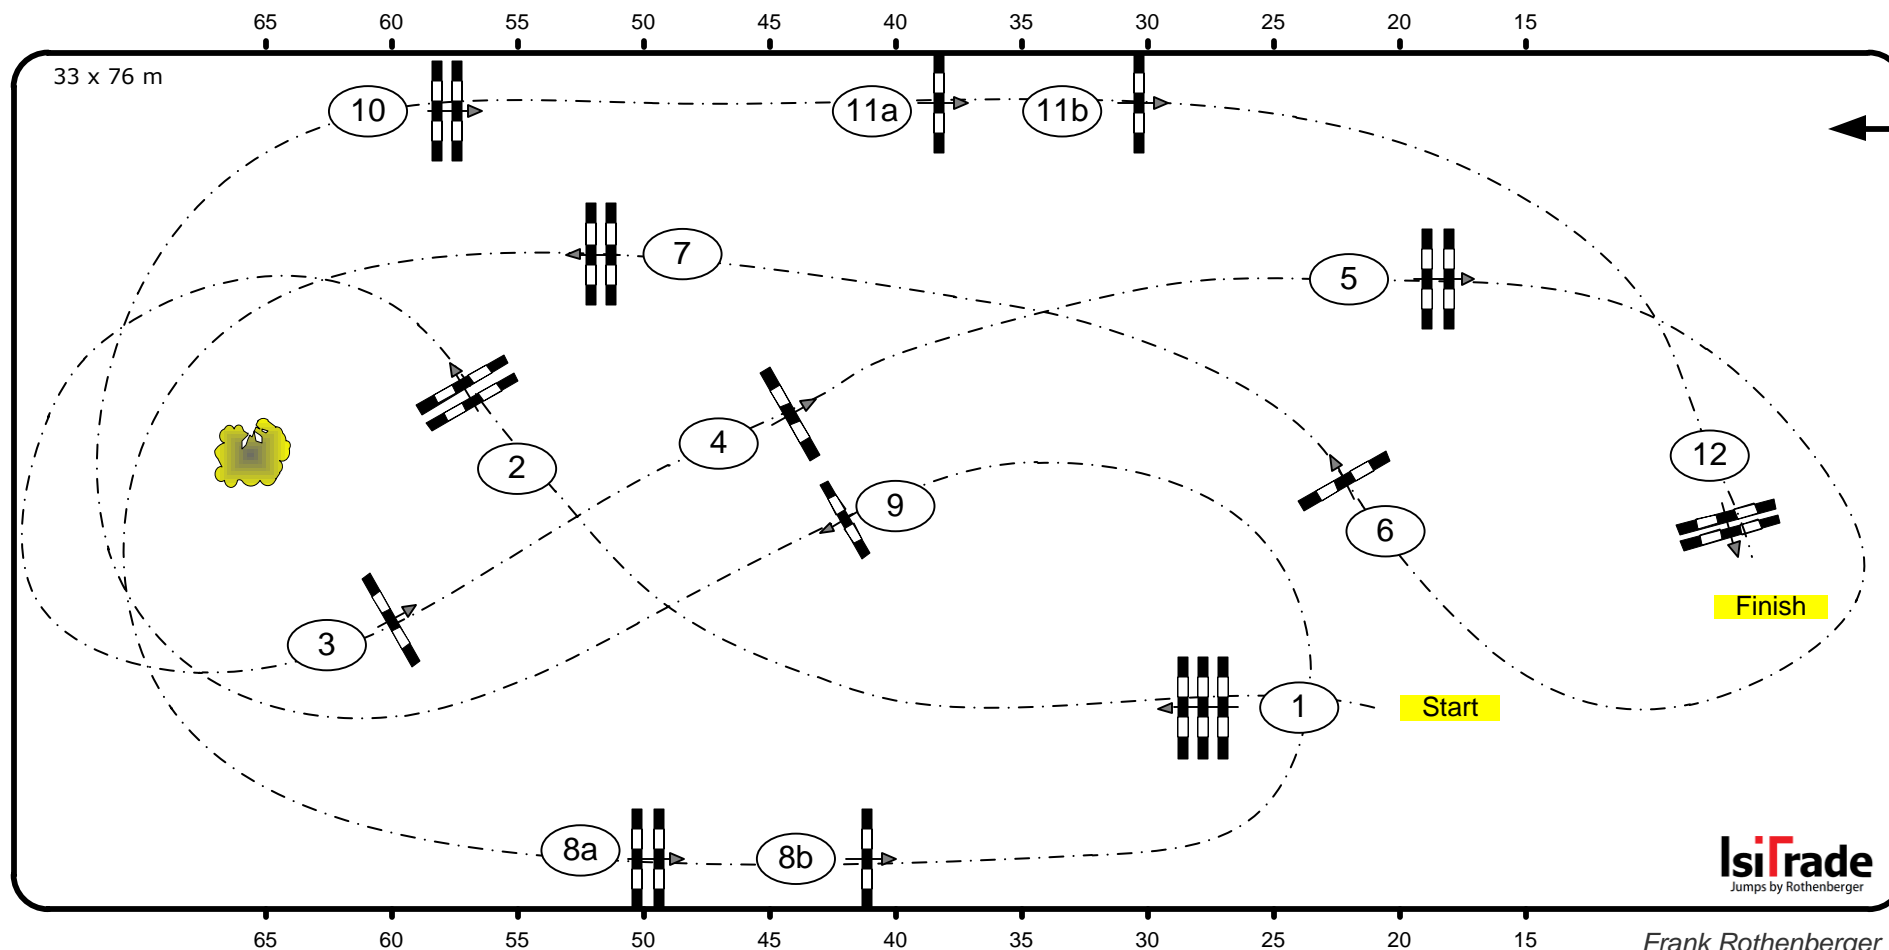

Class No.: 2

Prize of IDEE KAFFEE

Competition against the clock

Table: A
National RG:
FEI RG / Art. 238.2.1
Height: 1,45 m

Speed: 350 m/min
Length: 410 m
Time allowed: 71 sec
Time limit: 142 sec

Obstacles: 12
Efforts: 14
Penalty sec:
Closed combination:

1st Jump-off:
Length: 0 m
Time allowed: 0 sec
Time limit: 0 sec

IsiGrade
Jumps by Rothenberger

Frank Rothenberger
Christian Wiegand