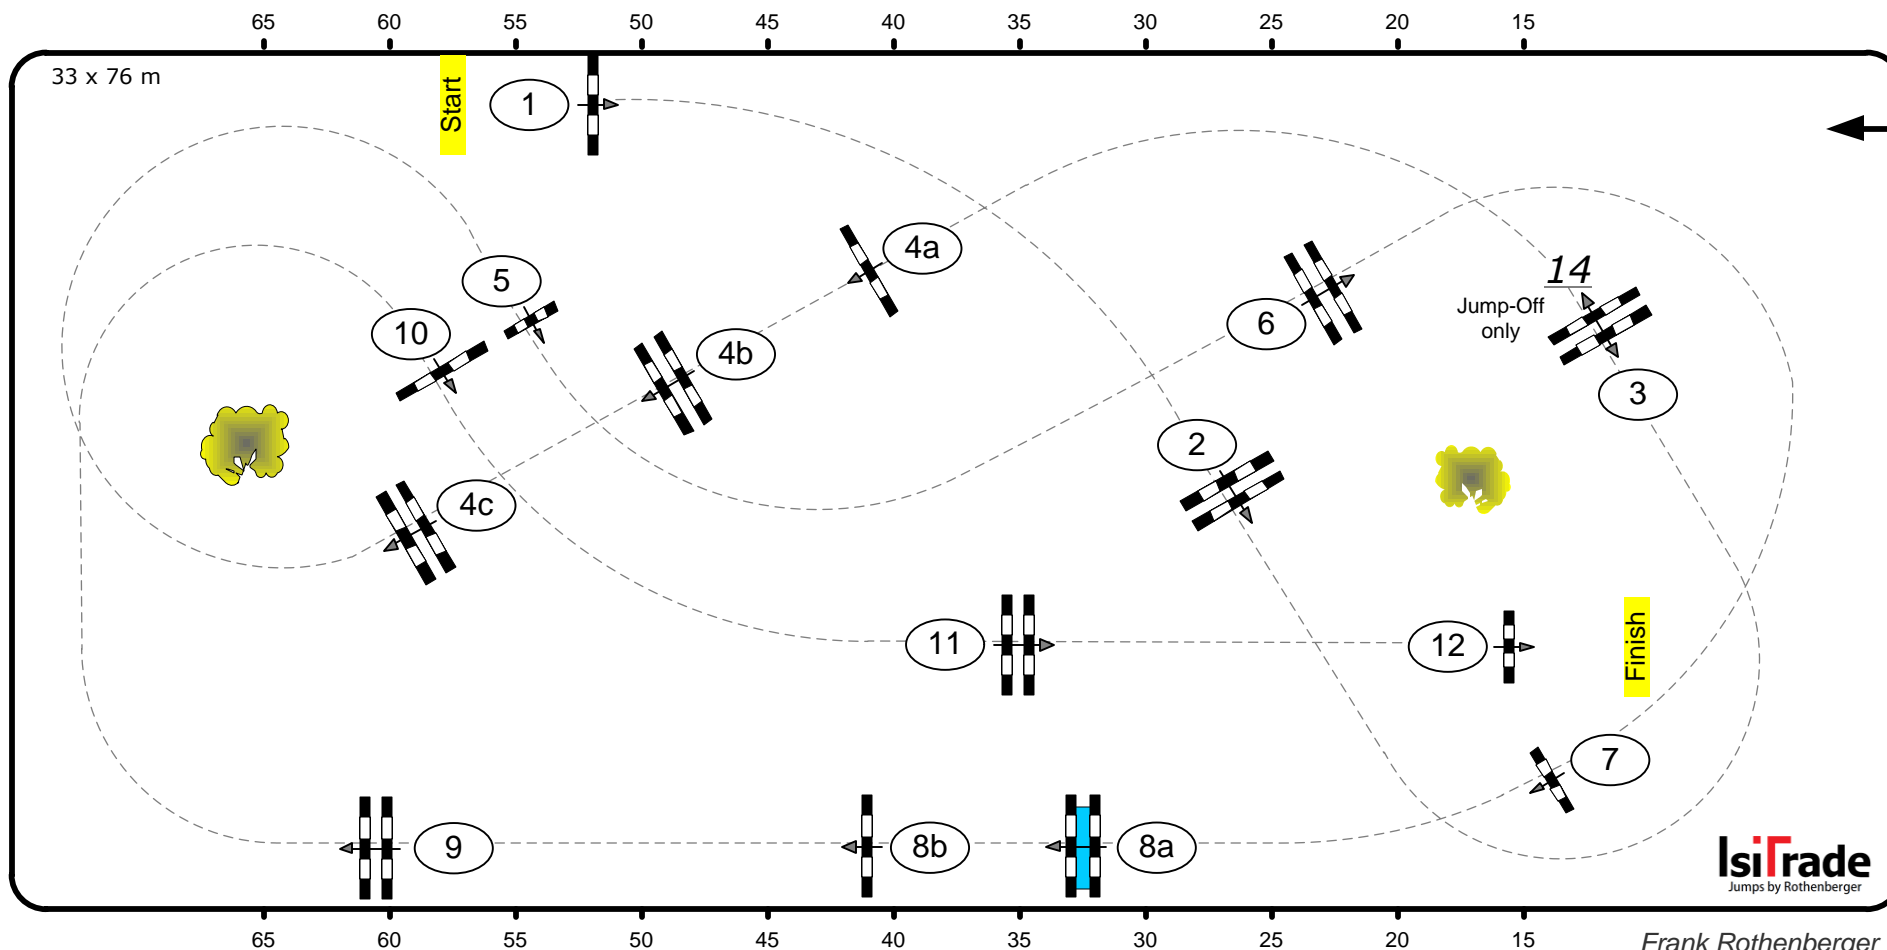

**Class No.: 5**

**CG Elementum Championat von Leipzig**

**Competition with one jump-off**

Table: A  
National RG:  
FEI RG / Art. 238.2.1  
Height: 1,50 m

Speed: 350 m/min  
Length: 375 m  
Time allowed: 65 sec  
Time limit: 130 sec

Obstacles: 12  
Efforts: 15  
Penalty sec:  
Closed combination:

1st Jump-off: **7-9-10-11-4a-4b-1-14**  
Length: 280 m  
Time allowed: 48 sec  
Time limit: 96 sec

**lsigrade**  
Jumps by Rothenberger

Frank Rothenberger  
Christian Wiegand