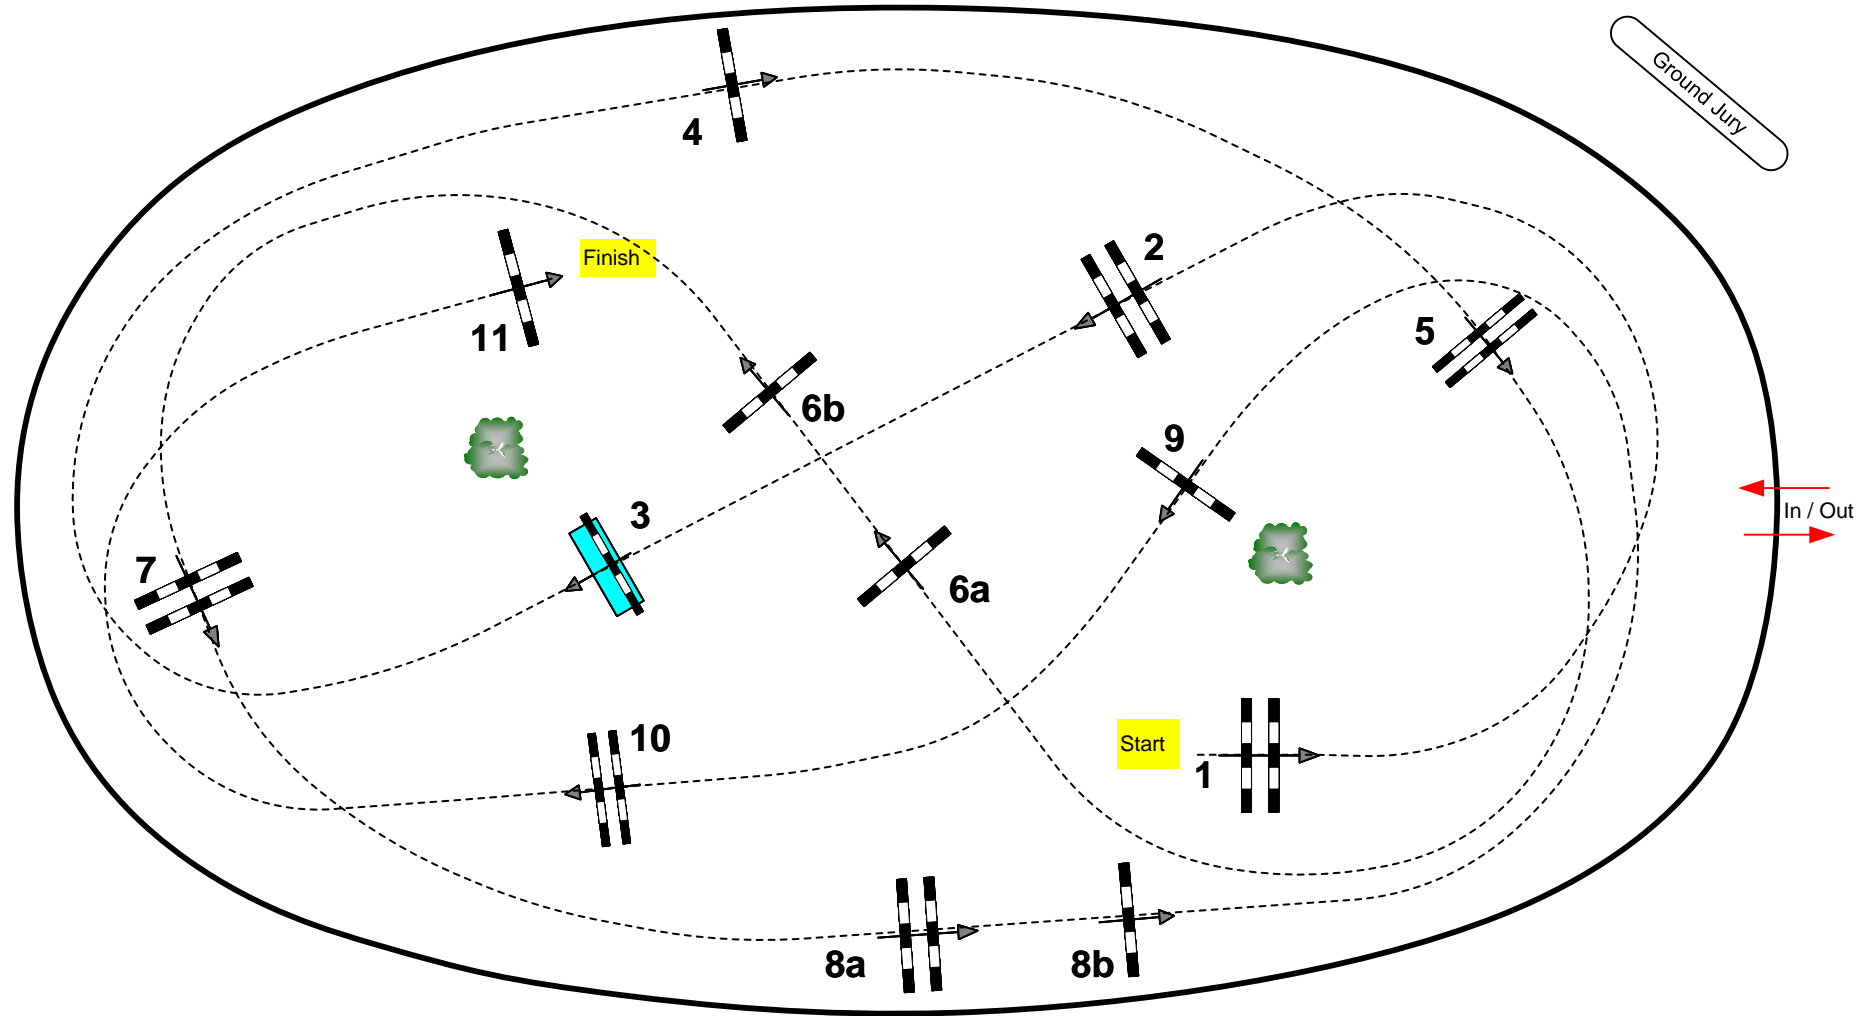

## Competition no 6: CSIYH 1\* Lövsta Future challenge

Table: A  
National RG:  
FEI RG / Art. 238.2.1  
Height: 1,35 m

Speed: 325 m/min  
Length: 440 m  
Time allowed: 82 sec  
Time limit: 164 sec

Obstacles: 1-11