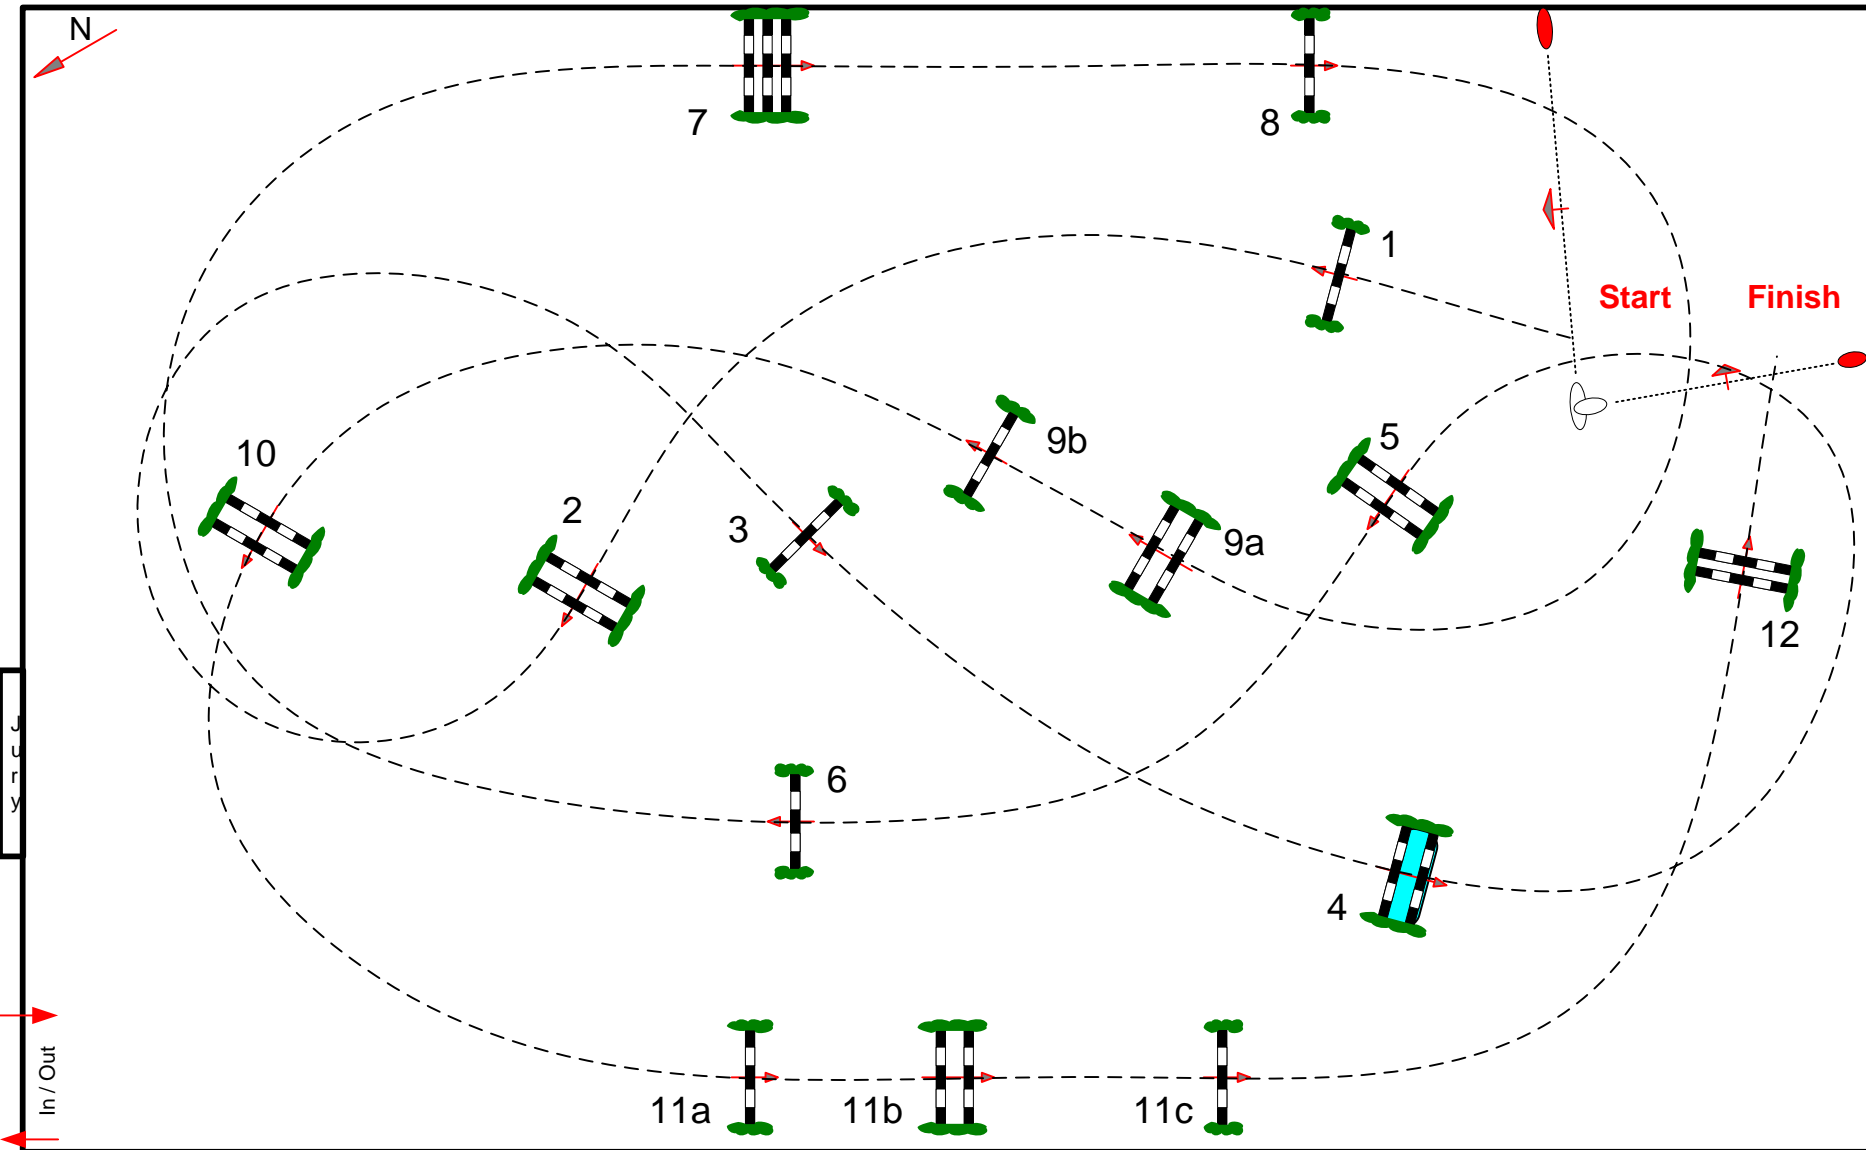

LONDON 2023

LGCT/GCL CSI5* + CSI2*
10-13 August 2023

Class No.: 10 CSI5* 1st GCL

Competition against the clock

Friday 12th August 2023

Start: 13:50

Table: A
National RG:
FEI RG / Art. 238.2.1a
Height: 1,55 m

Speed: 375 m/min

Length: 500 m
Time allowed: 80 sec
Time limit: 160 sec

Obstacles: 12
Jumps: 15

Course Designer
Uliano Vezzani (Ita)
vezzani.uliano@gmail.com
Assistants Course Designer
Pier-Francesco Bazzocchi (Ita)
Mario Breccia (Ita)
& Team