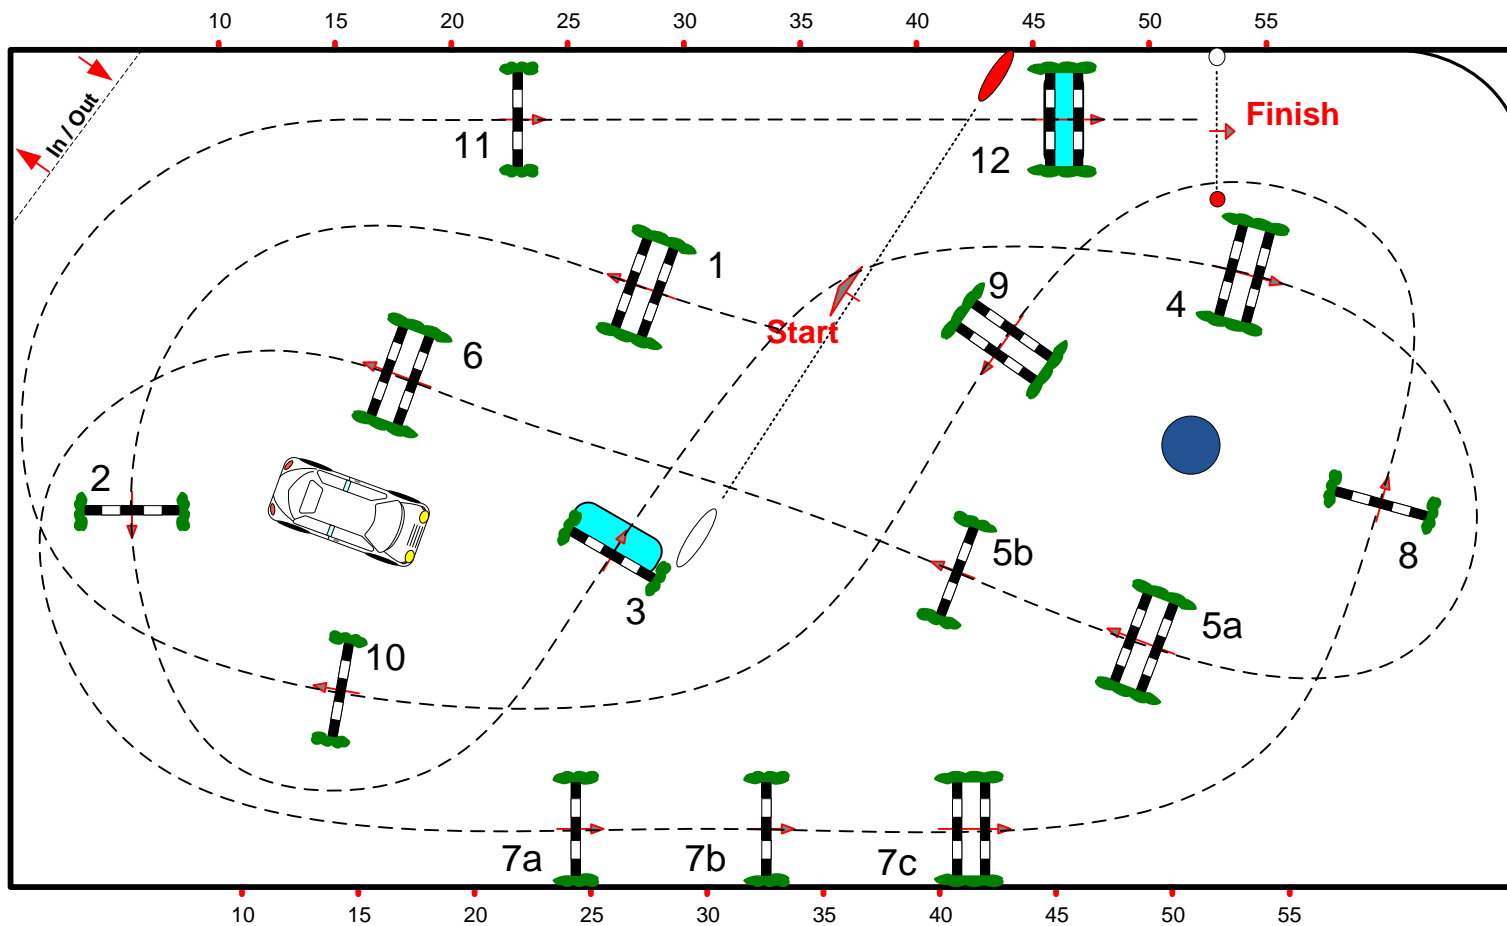

### 2nd Round

Class No.: 10

CSI 5\*

Competition over two rounds

Saturday 18th November 2023

Start: 22:15

Table: A  
FEI RG / Art. 273.4.3a  
Height: 1,65 m

Speed: 375 m/min

Length: 440 m  
Time allowed: 71 sec  
Time limit: 142 sec

Obstacles: 12  
Jumps: 15

JURY

Course Designer  
*Uliano VEZZANI (Ita)*  
  
[vezzani.uliano@gmail.com](mailto:vezzani.uliano@gmail.com)  
Paolo Rossato (Ita)  
Pier Francesco Bazzocchi (Ita)  
Marc Debaere (Ukr)  
Colm Quinn (Irl)  
Petr Masek (Cze)  
+ Team