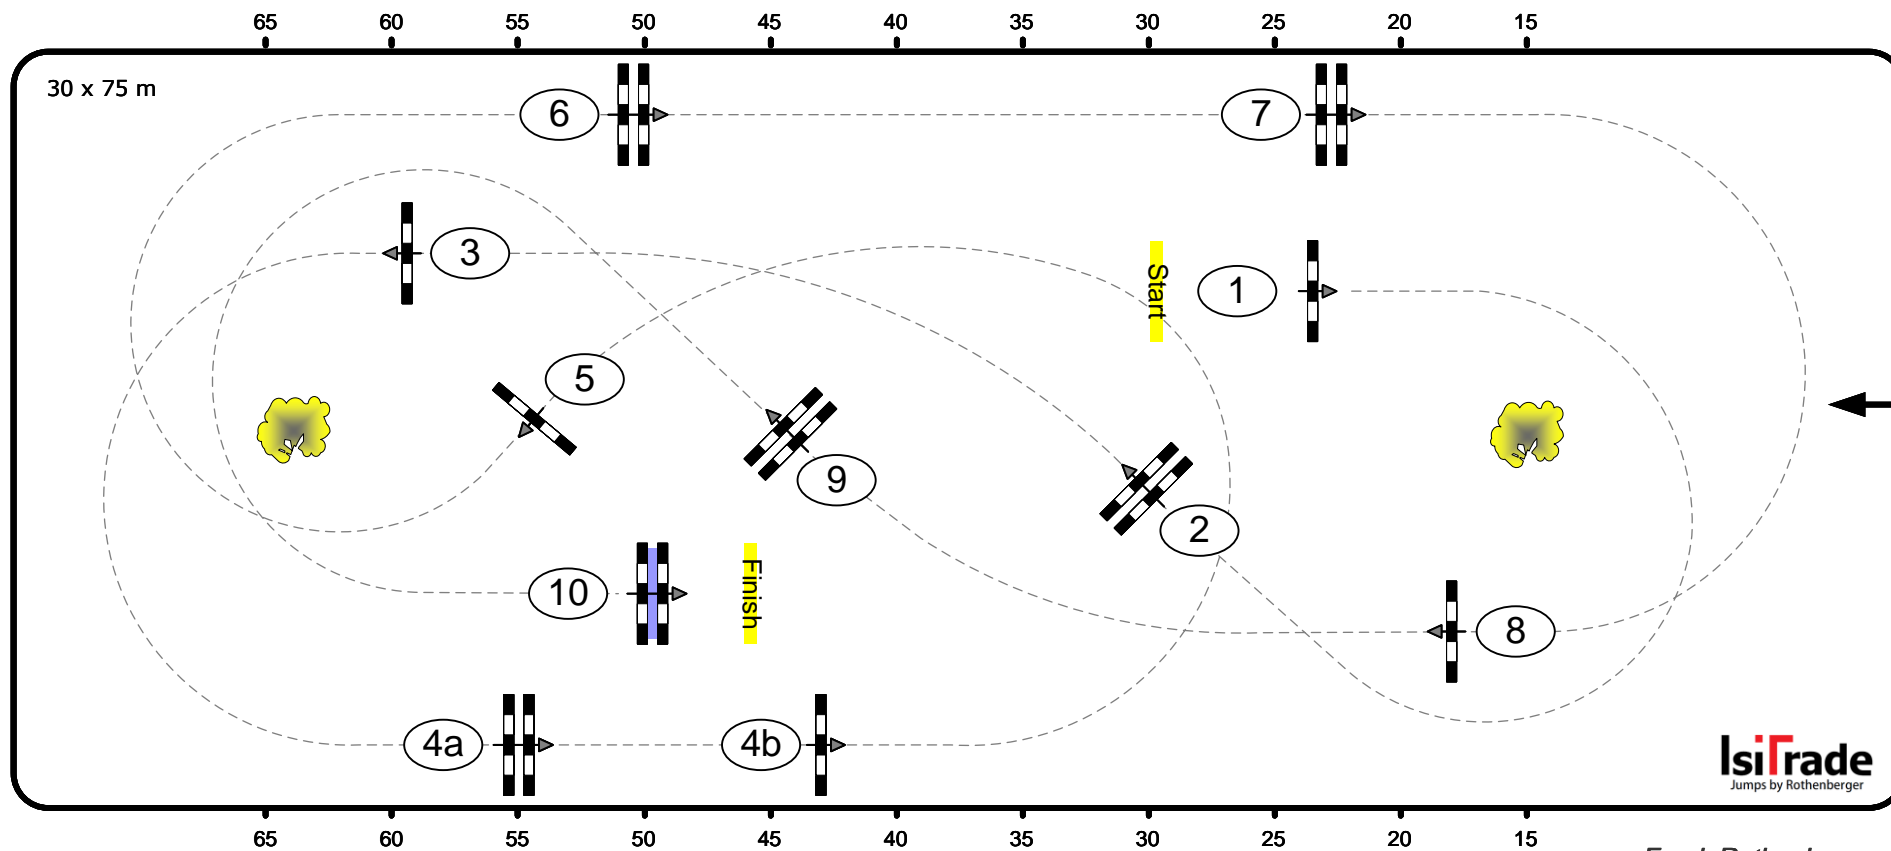

Riyadh International Showjumping

CSI2* Riyadh (KSA)

15-18 February 2023

Class No.: 1

Welcome Speed Stakes

Competition against the clock

Table: A
National RG:
FEI RG / Art. 238.2.1
Height: 1,35 m

Speed: 350 m/min
Length: 410 m
Time allowed: 71 sec
Time limit: 142 sec

Obstacles: 10
Efforts: 11

IsiGrade
Jumps by Rothenberger

Frank Rothenberger