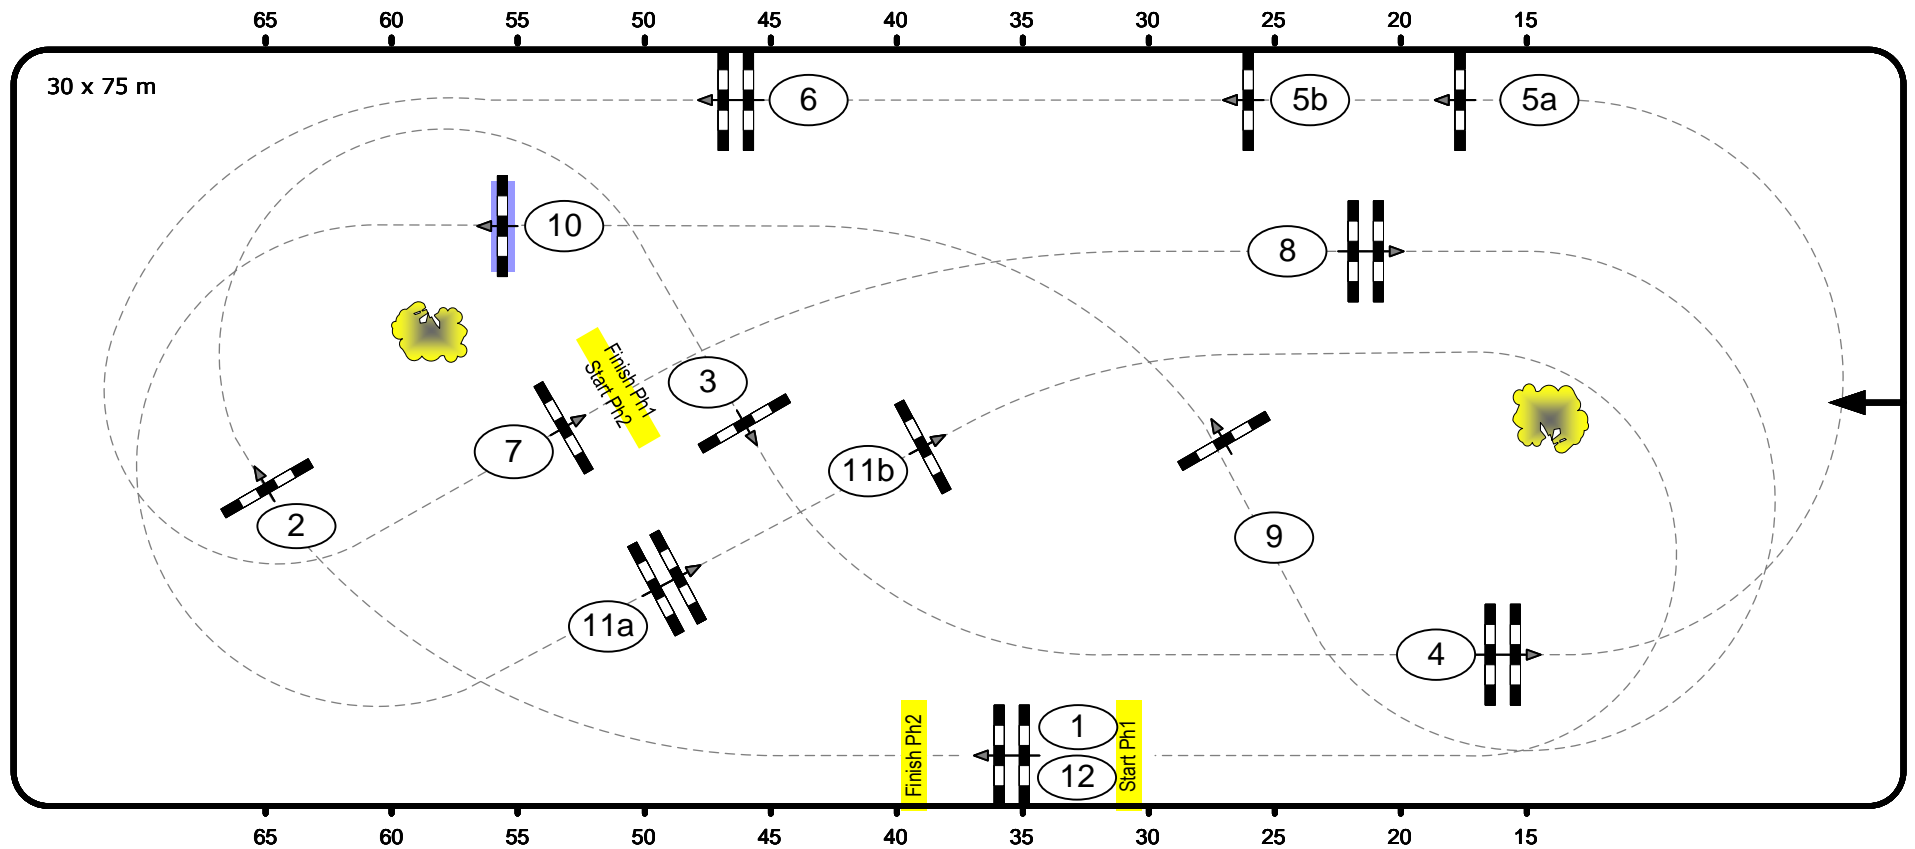

Riyadh International Showjumping

CSI2* Riyadh (KSA)

15-18 February 2023

Class No.: 2

Large Tour

Competition in two Phases

Table: A
National RG:
FEI RG / Art. 274.1.5.3
Height: 1,40 m

Speed: 350 m/min
Length: 240 m
Time allowed: 42 sec
Time limit: 84 sec

Obstacles: 7
Efforts: 8

2nd Phase: **8-9-10-11a-11b-12**
Length: 220 m
Time allowed: 38 sec
Time limit: 76 sec

Course Designer: Frank Rothenberger
Assistants: Turki Al-Sheri, Samir Aljuaid, Ahmed Almubarak