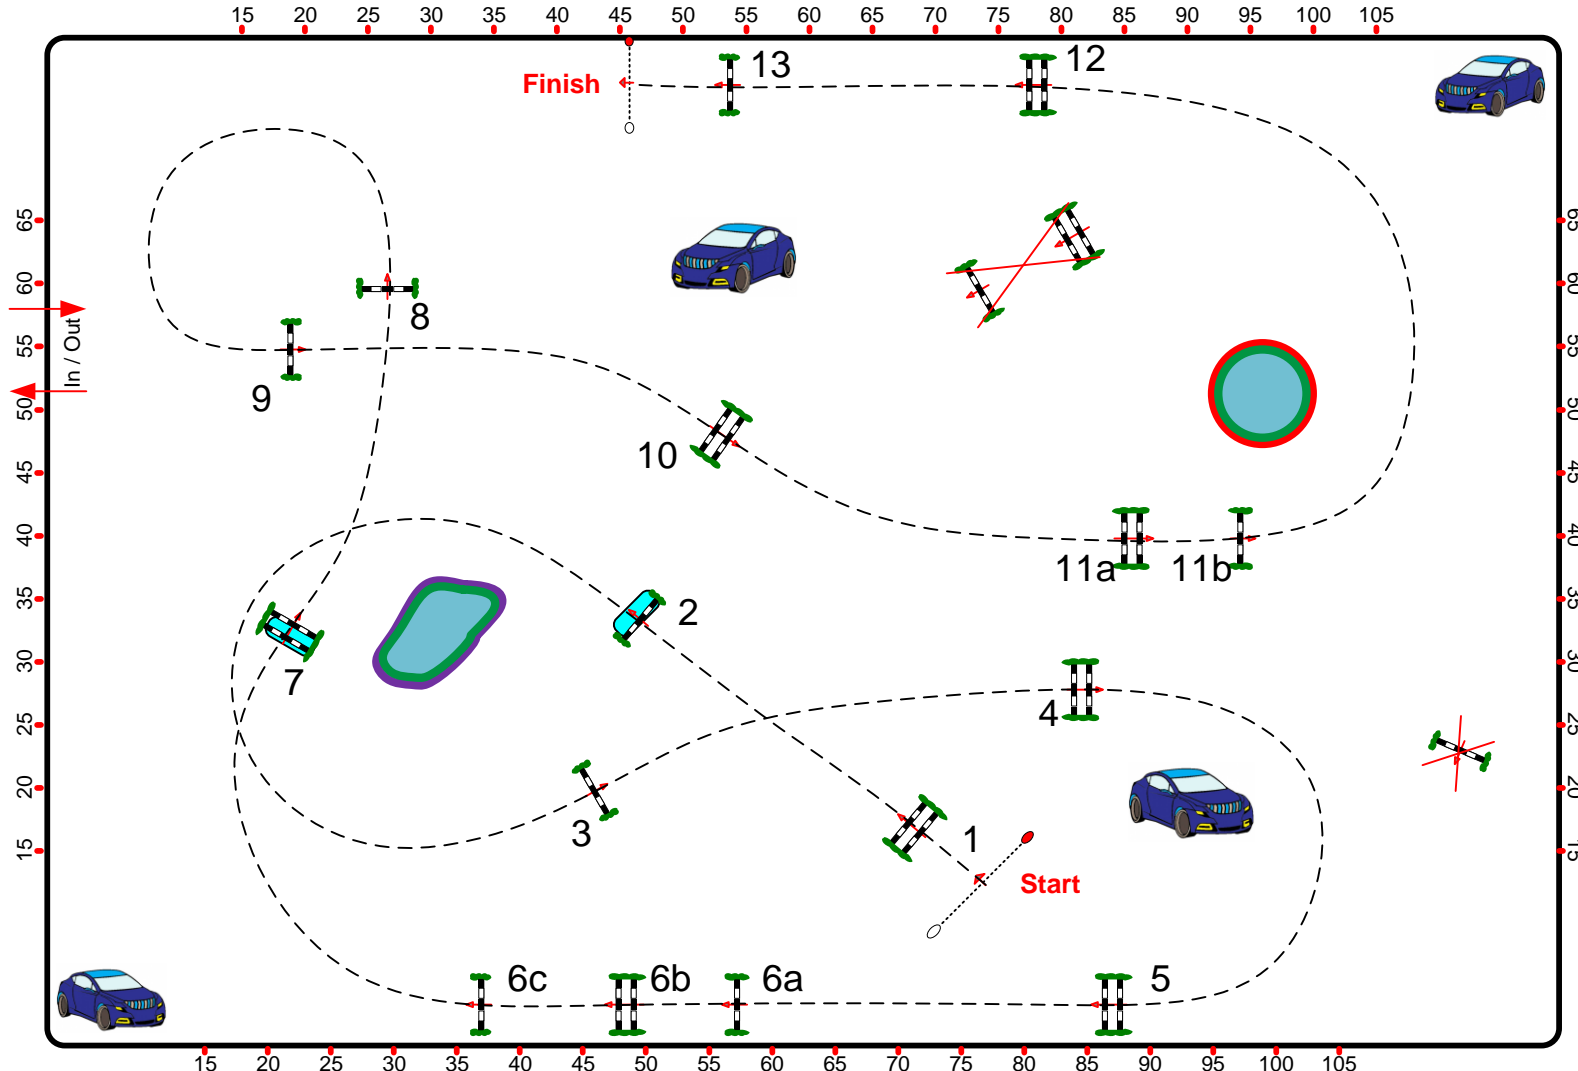

23/25 February 2023

Class No.: S2

CSI 5\*

Competition against the clock

Thursday 23rd February 2023

Start: 17:30

Table: A

National RG:

FEI RG / Art. 238.2.1

Height: 1,50 m

Speed: 375 m/min

Length: 500 m

Time allowed: 80 sec

Time limit: 160 sec

Obstacles: 13

Jumps: 15