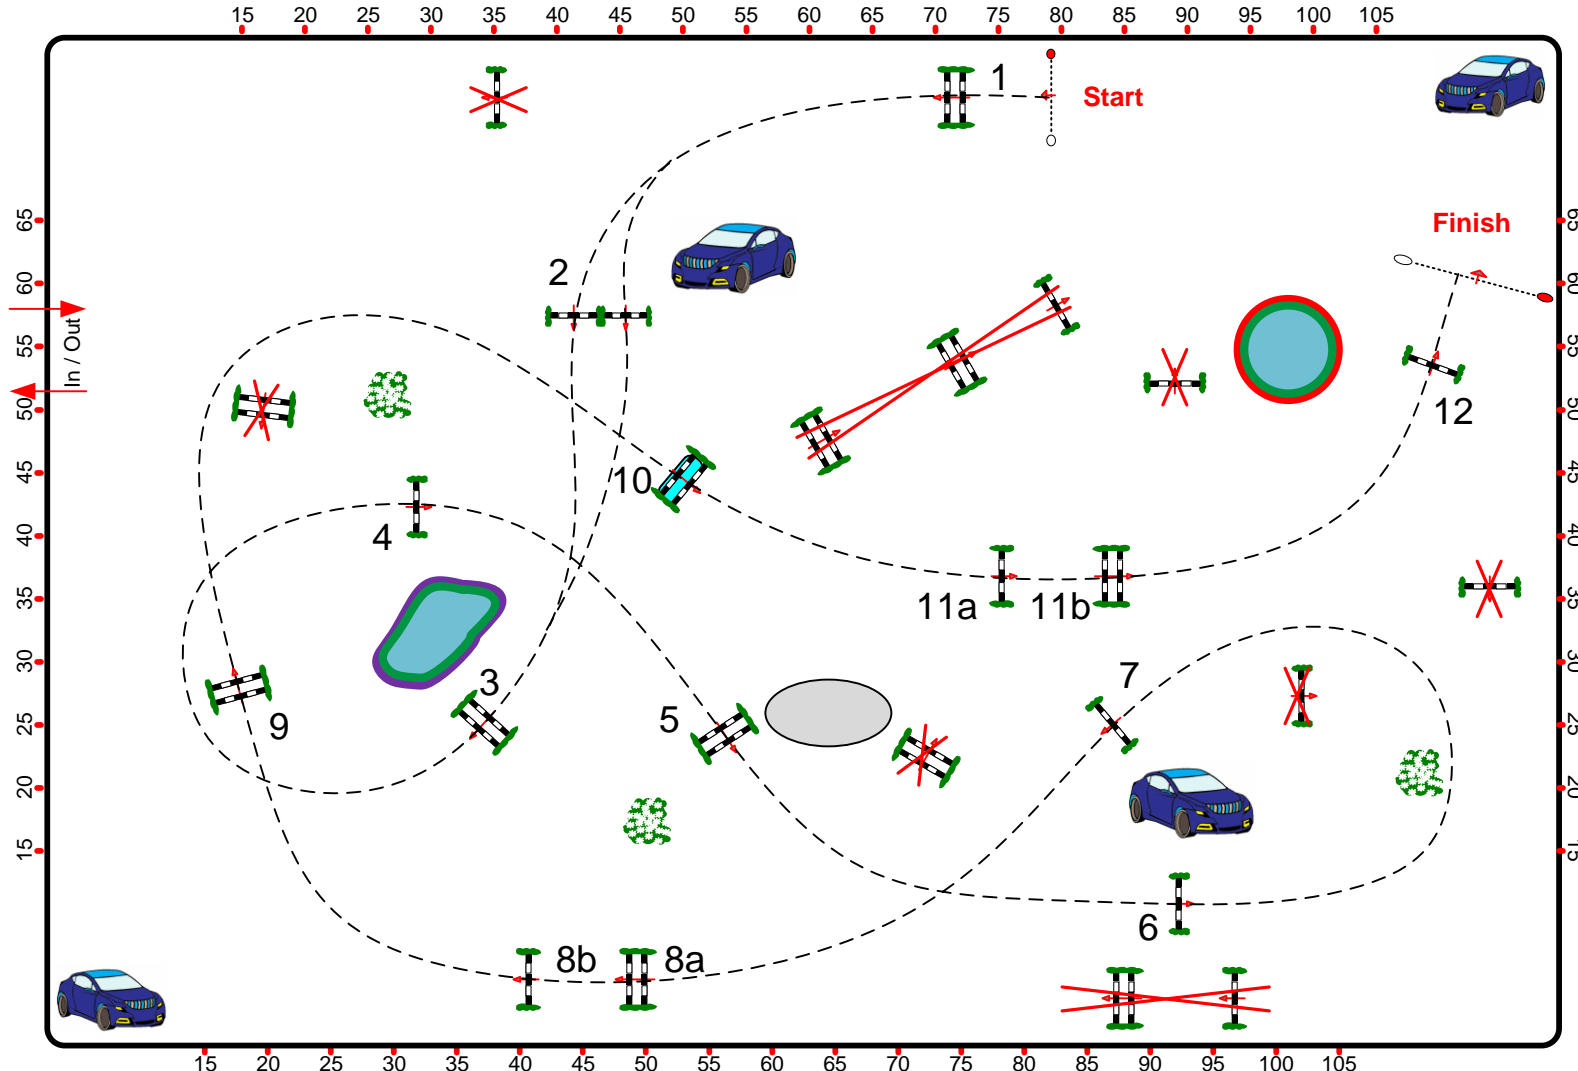

23/25 February 2023

Class No.: S5

CSI 5\*

Competition against the clock

Saturday 25th February 2023

Start: 15:00

Table: A

National RG:

FEI RG / Art. 238.2.1

Height: 1,50 m

Speed: 375 m/min

Length: 460 m

Time allowed: 74 sec

Time limit: 148 sec

Obstacles: 12

Jumps: 14