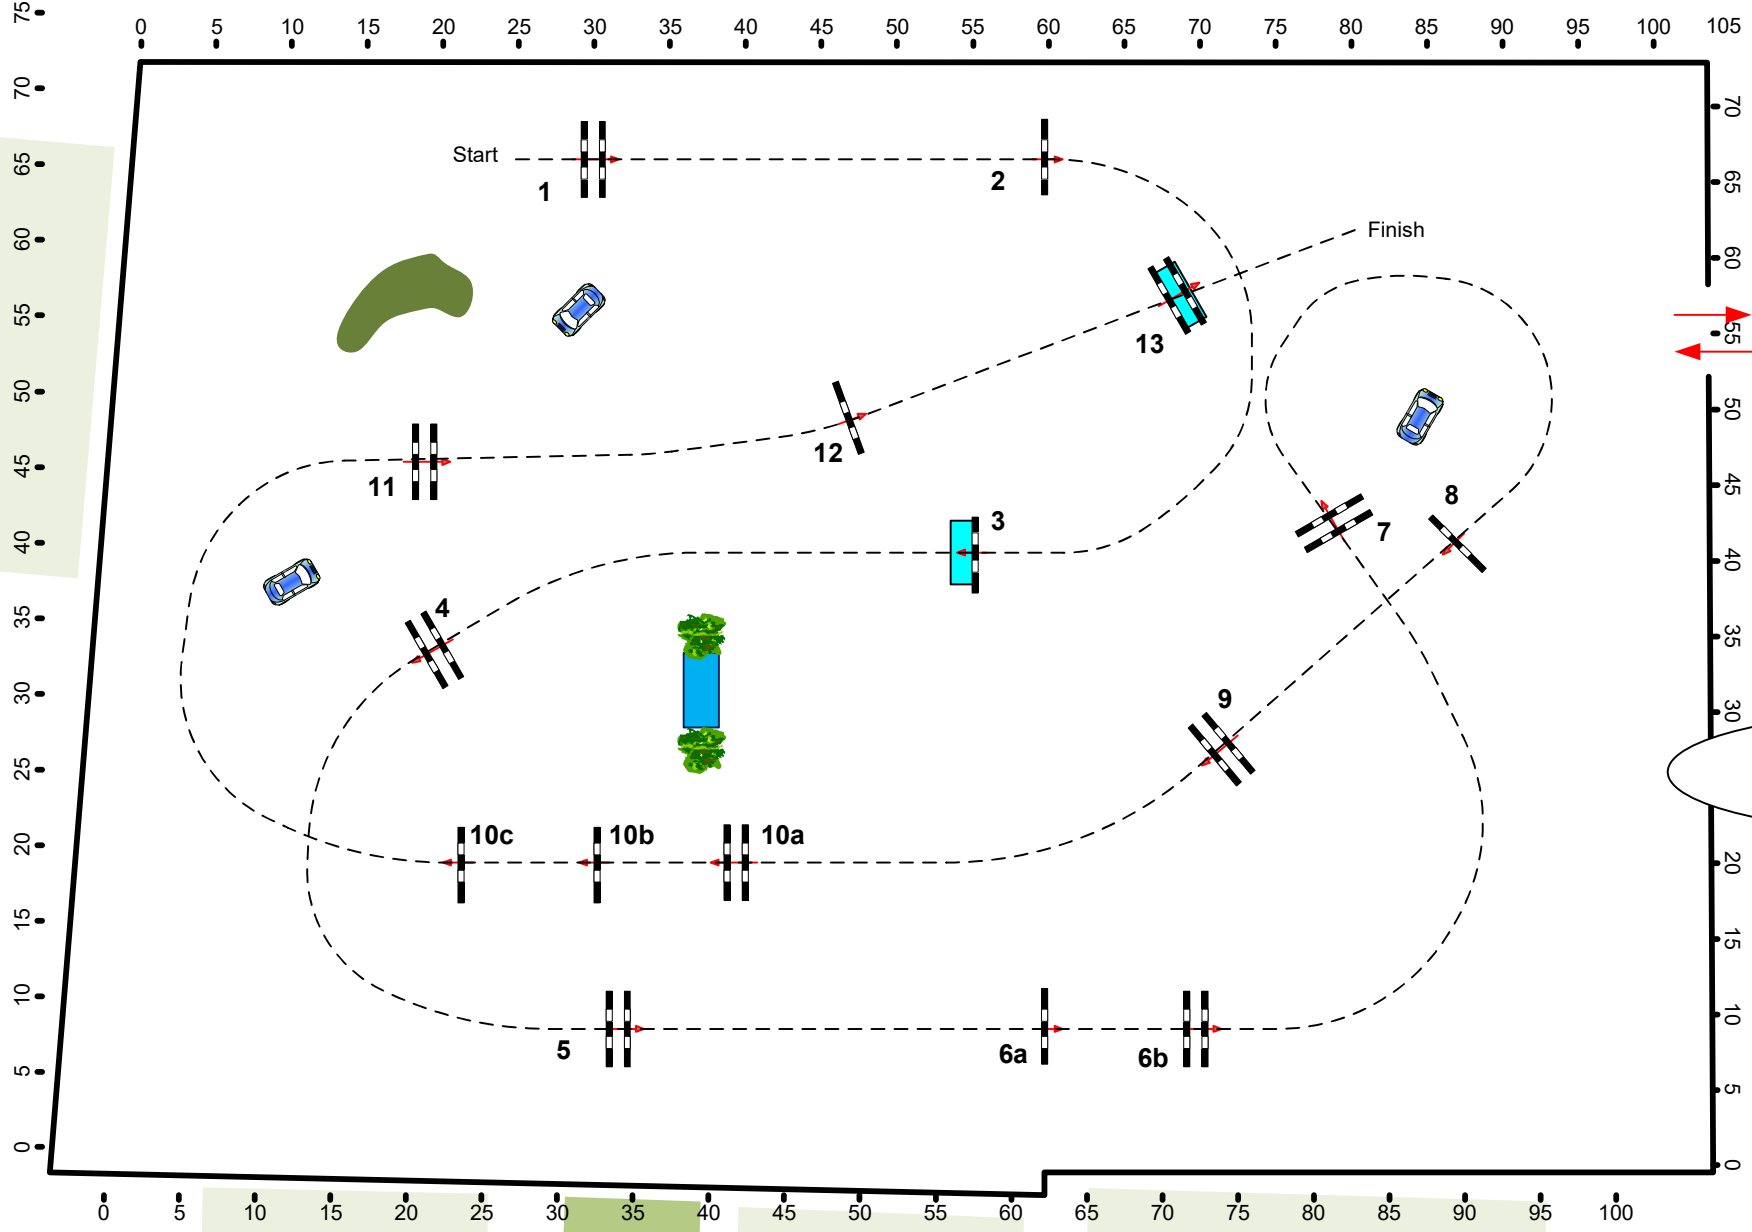

211

Medium Tour 150

Competition with one jump-off

26/02/2023

Table: A
 FEI J R
 Art. 238.2.2
 Altura: 1,50 m

Vel: 375 m/min
 Long: 0 m
 T/C: 0 sec
 T/ limit: 0 sec

Obstaculos: 13
 Esfuerzos: 16

Jump-off
1-2-3-6a 6b-9-10b

Long: 280 m
 T/C: 45 sec
 T/limit: 90 sec

Scale: 1:500