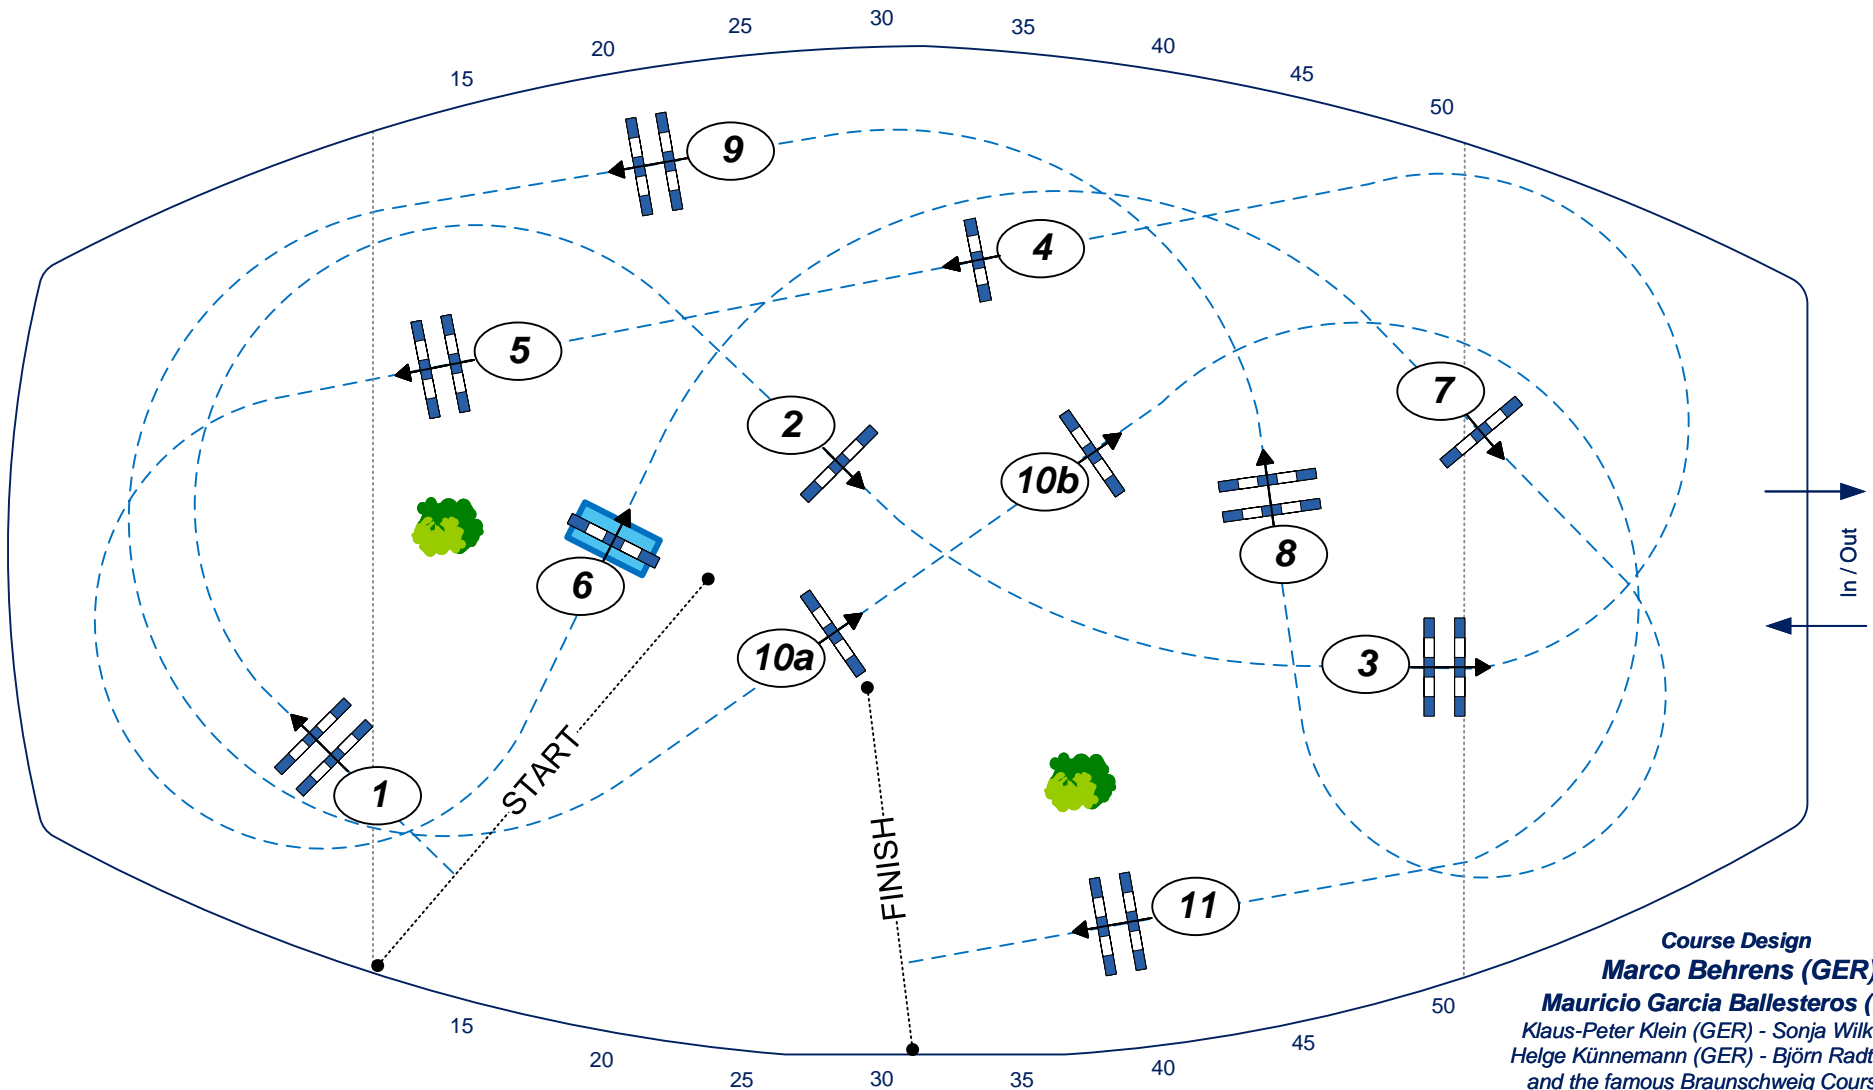

## CSI4\*/CSIYH1\* VEOLIA CLASSICO 2023

### Competition against the clock Opening class

Table: A

FEI RG / Art. 238.2.1  
Height: 1,45 m

Speed: 350 m/min  
Length: 390 m  
Time allowed: 67 sec  
Time limit: 134 sec

Obstacles: 11  
Efforts: 12

Course Design  
**Marco Behrens (GER)**  
**Mauricio Garcia Ballesteros (PUR)**  
Klaus-Peter Klein (GER) - Sonja Wilke (GER)  
Helge Künnemann (GER) - Björn Radtke (GER)  
and the famous Braunschweig Course Crew