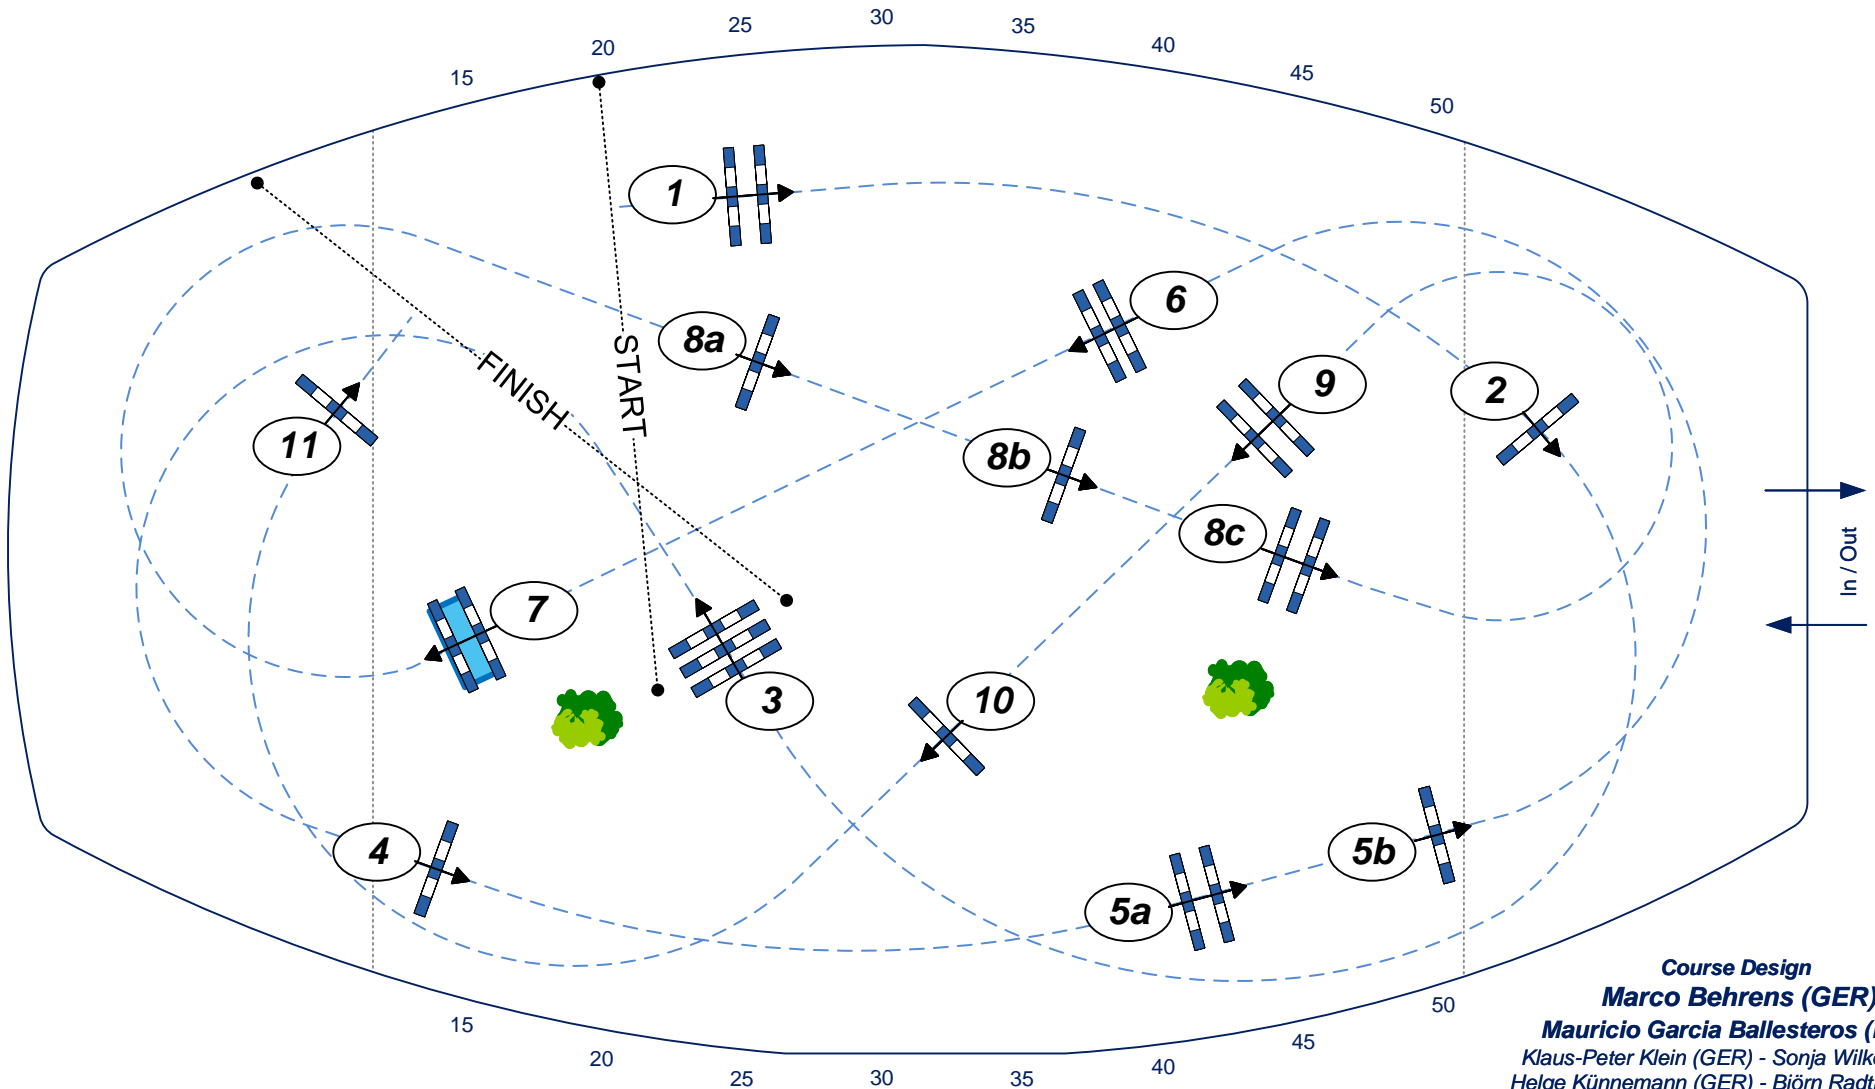

2

CSI4*/CSIYH1* VEOLIA CLASSICO 2023

Competition against the clock

Longines Ranking class presented by FIBAV

Table: A

FEI RG / Art. 238.2.1
Height: 1,50 m

Speed: 350 m/min
Length: 390 m
Time allowed: 67 sec
Time limit: 134 sec

Obstacles: 11
Efforts: 14

Course Design
Marco Behrens (GER)
Mauricio Garcia Ballesteros (PUR)
Klaus-Peter Klein (GER) - Sonja Wilke (GER)
Helge Künnemann (GER) - Björn Radtke (GER)