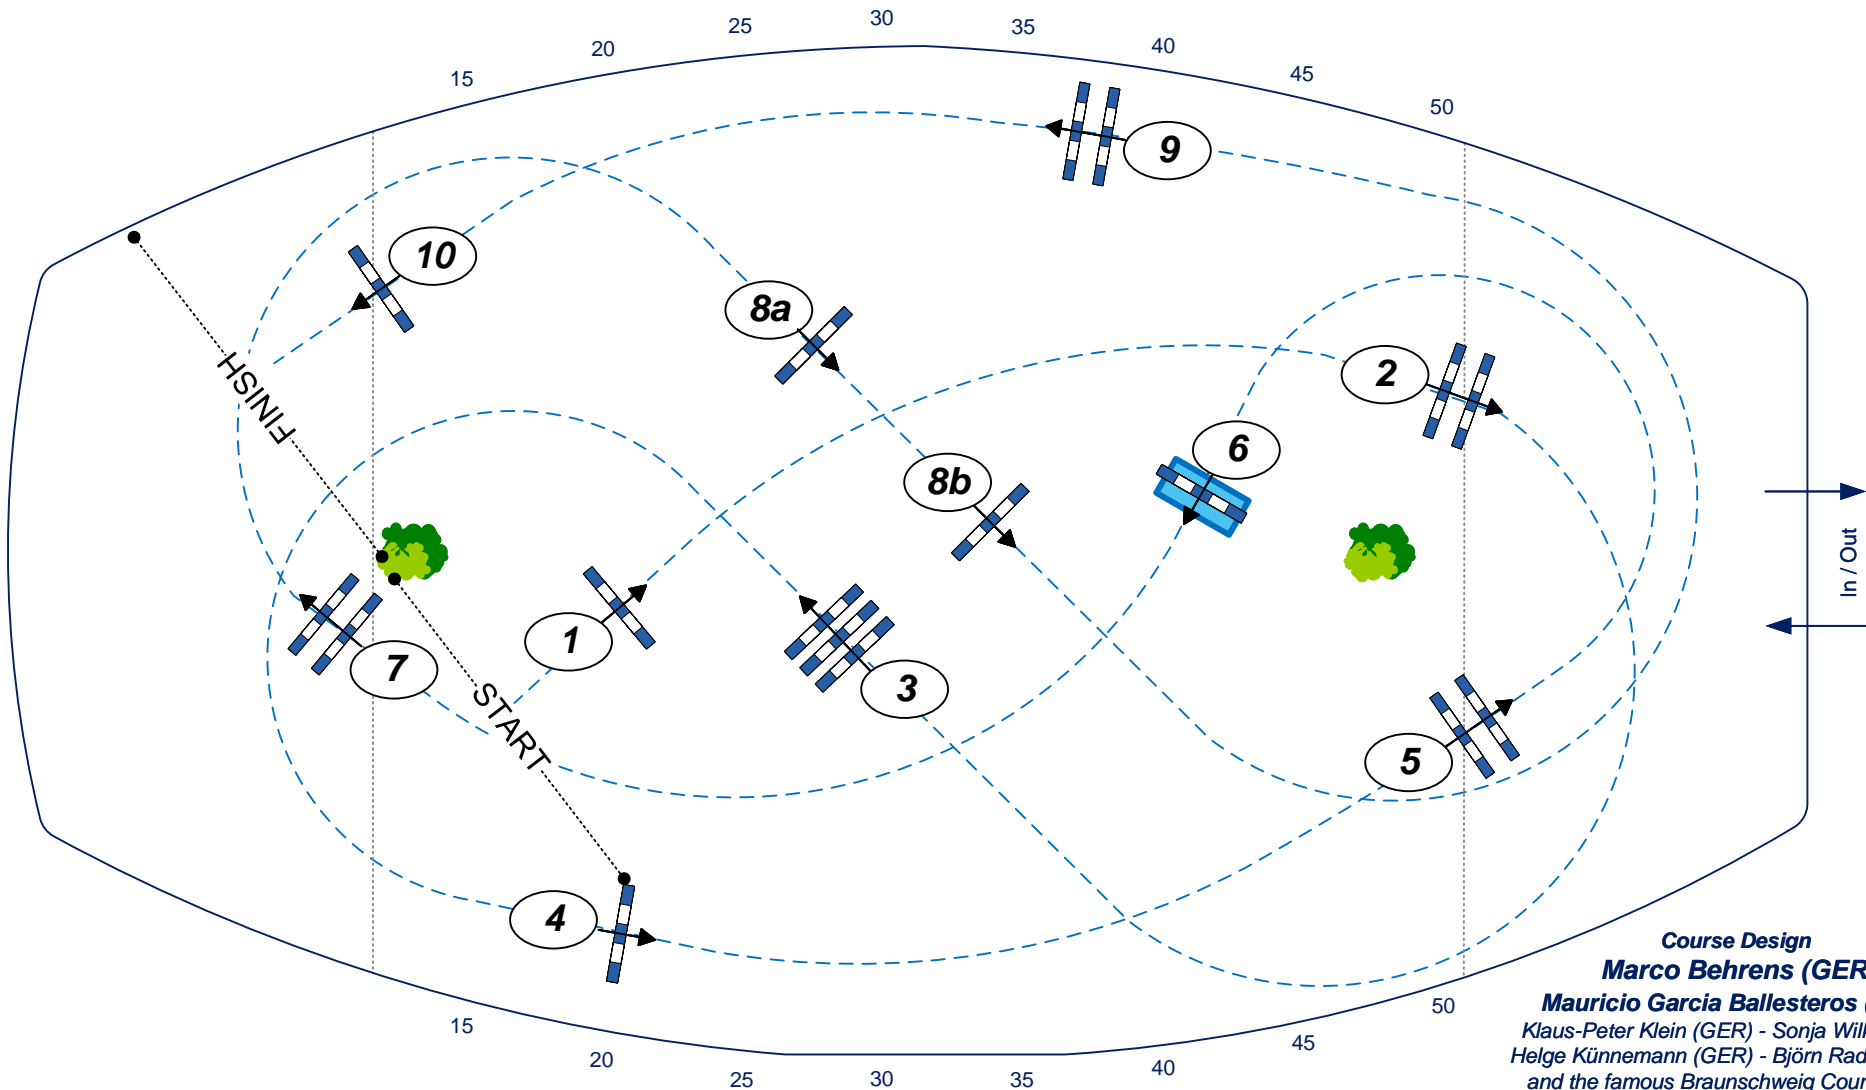

6

Competition against the clock CSIYH* - Youngster Tour

Table: A
FEI RG / Art. 238.2.1
Height: 1,35 m

Speed: 350 m/min
Length: 380 m
Time allowed: 66 sec
Time limit: 132 sec

Obstacles: 10
Efforts: 11

Course Design
Marco Behrens (GER)
Mauricio Garcia Ballesteros (PUR)
Klaus-Peter Klein (GER) - Sonja Wilke (GER)
Helge Künnemann (GER) - Björn Radtke (GER)
and the famous Braunschweig Course Crew