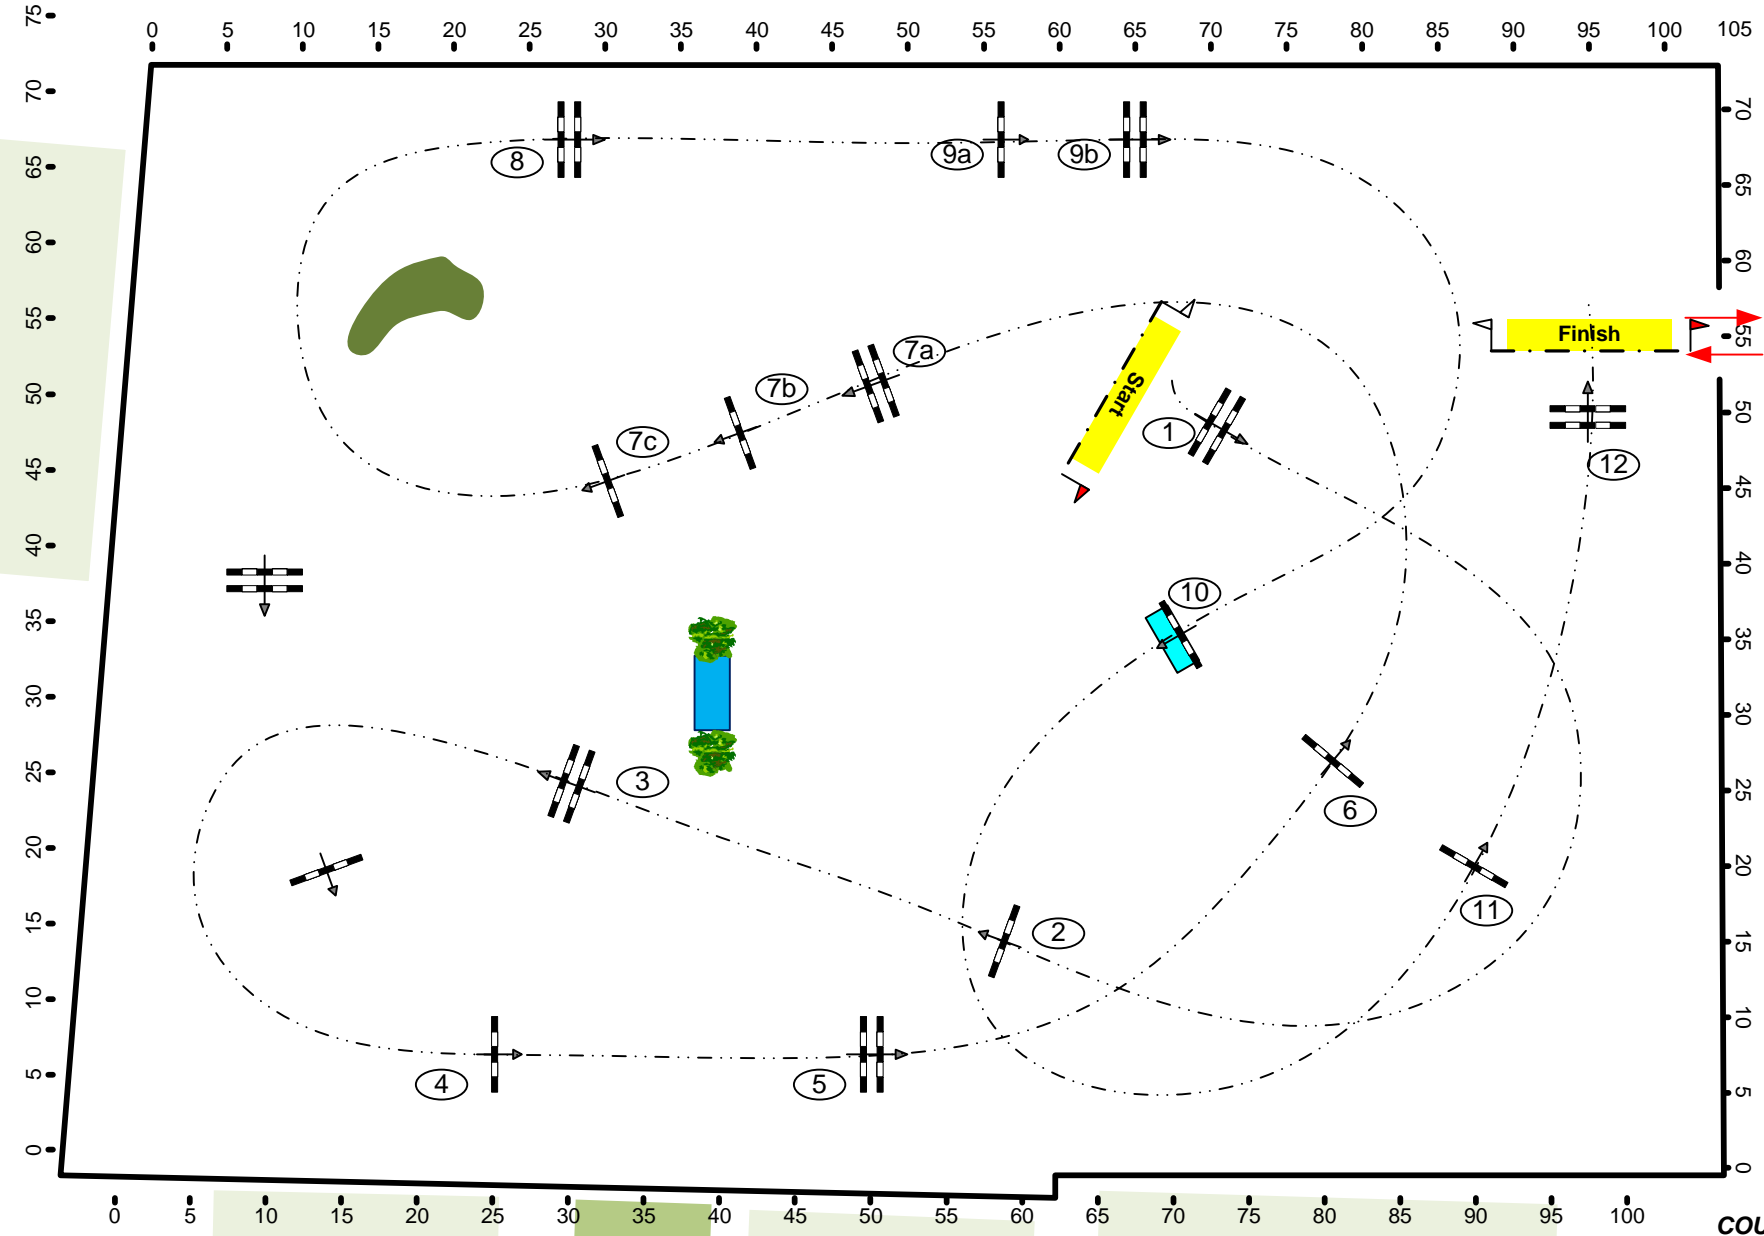

Class No.: 231

BIG CLASS 1.45 LR

Competition against the clock

03/03/2023

Table: A
National RG:
FEI RG / Art. 238.2.1
Height: 1,45 m

Speed: 375 m/min

Length: 0 m
Time allowed: 0 sec
Time limit: 0 sec

Obstacles: 12
Efforts: 15
Penalty sec
Closed combination:

Scale: 1:500

COURSE DESIGNER: Elena Boix (Spain)