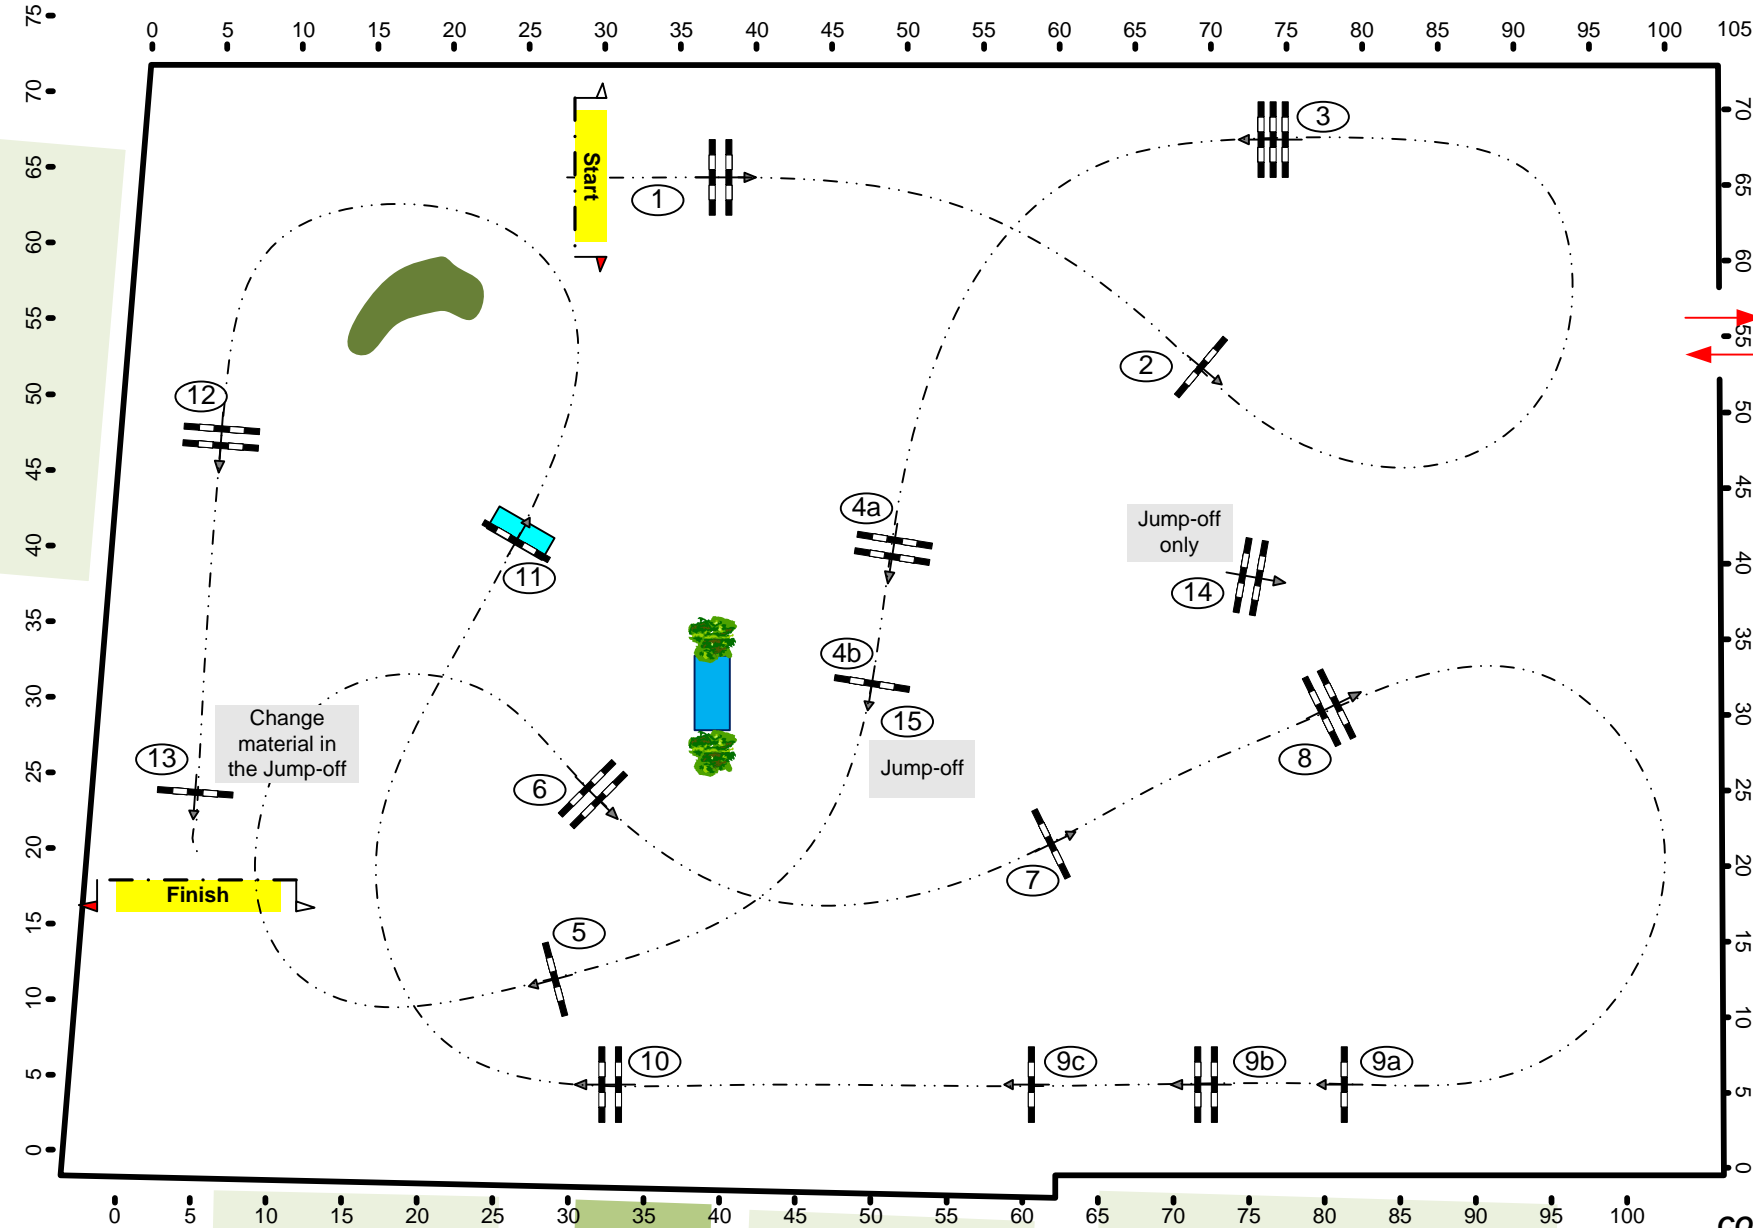

Class No.: 246

BIG CLASS 1.45 GP LR

Competition with one jump-off

05/03/2023

Table: A
National RG:
FEI RG / Art. 238.2.2
Height: 1,45 m

Speed: 375 m/min

Length: 0 m
Time allowed: 0 sec
Time limit: 0 sec

Obstacles: 13
Efforts: 16
Penalty sec
Closed combination:

1st Jump-off:
1-2-3-14-9a-9b-15-13
Length: 0 m
Time allowed: 0 sec
Time limit: 0 sec

Scale: 1:500

COURSE DESIGNER: *Elena Boix (Spain)*