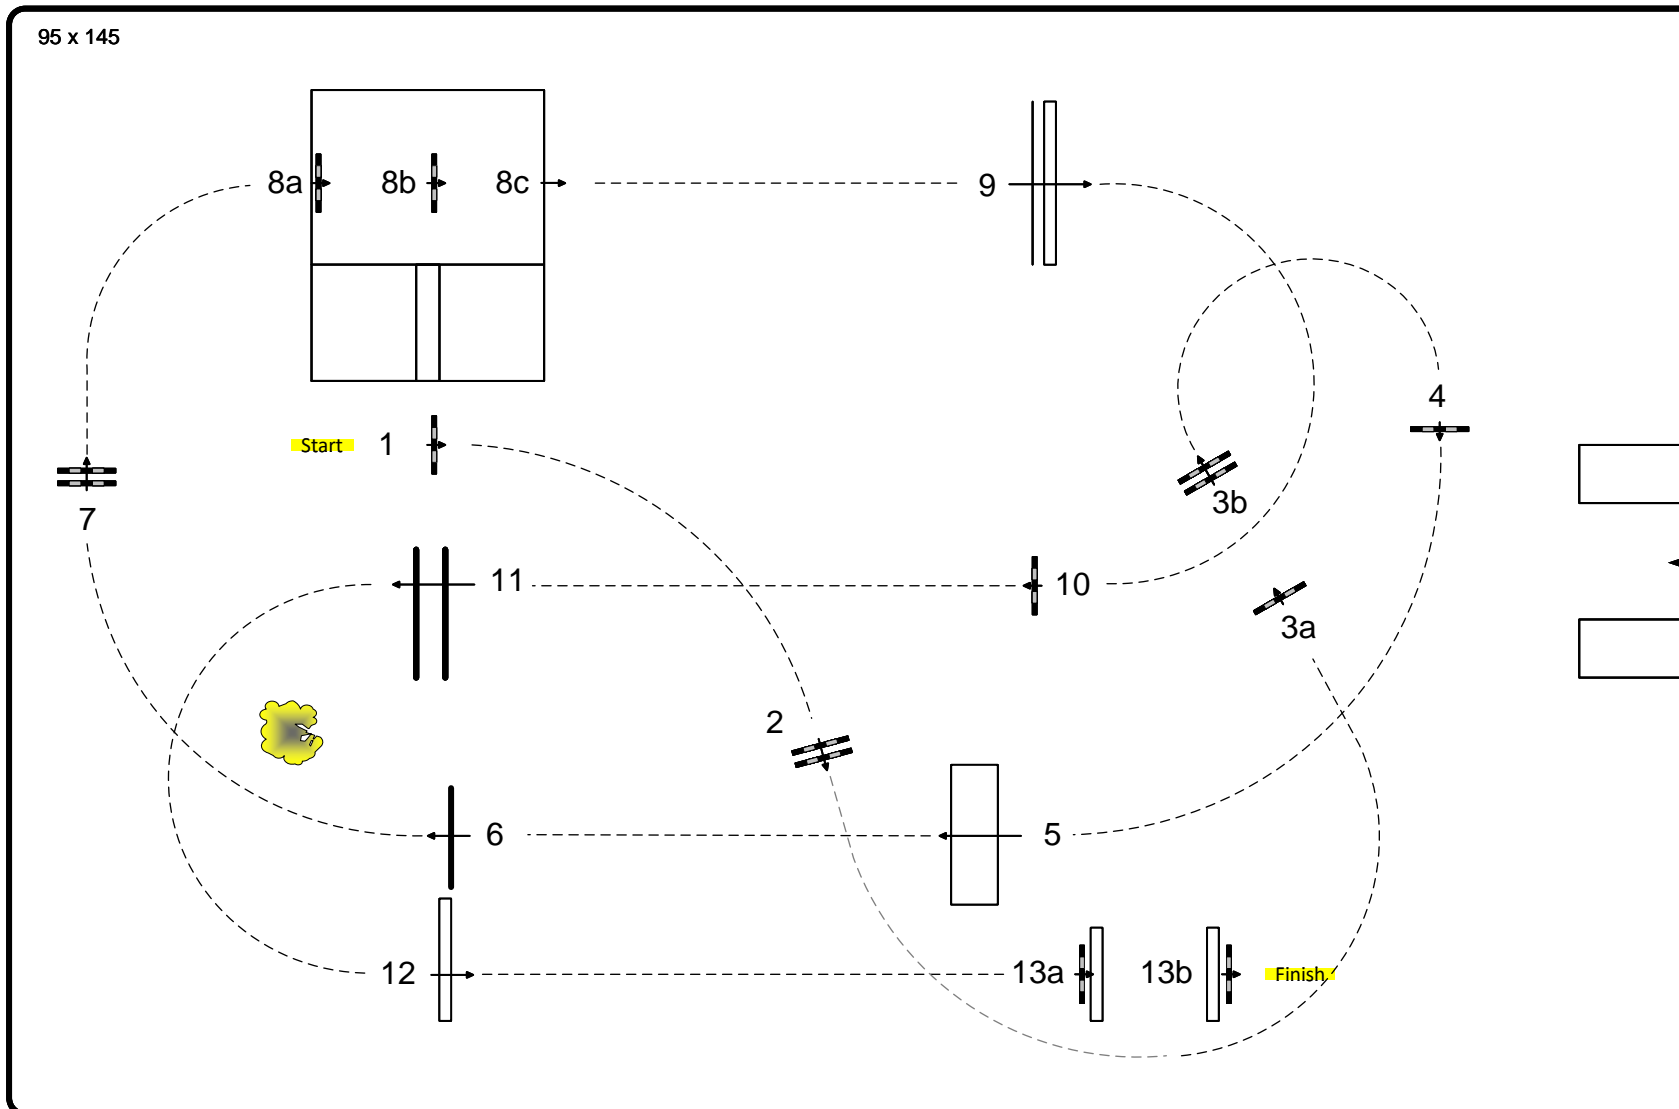

**17.- 21. MAI 2023**  
 DEUTSCHES SPRING- UND DRESSUR-DERBY  
 HAMBURG DERBY-PARK KLEIN FLOTTBEK  
 www.hamburgderby.de

Class: 11 **Second Qualifier German Jumping Derby** Competition against the clock

Table:	A
National RG:	
FEI RG / Art.	238.2.2
Height:	1,50 m
Speed:	375 m/min
Length:	750 m
Time allowed:	120 sec
Time limit:	240 sec
Obstacles:	13
Efforts:	17
Penalty sec	
Closed combination:	8abc

**IsiGrade**  
 Jumps by Rothenberger