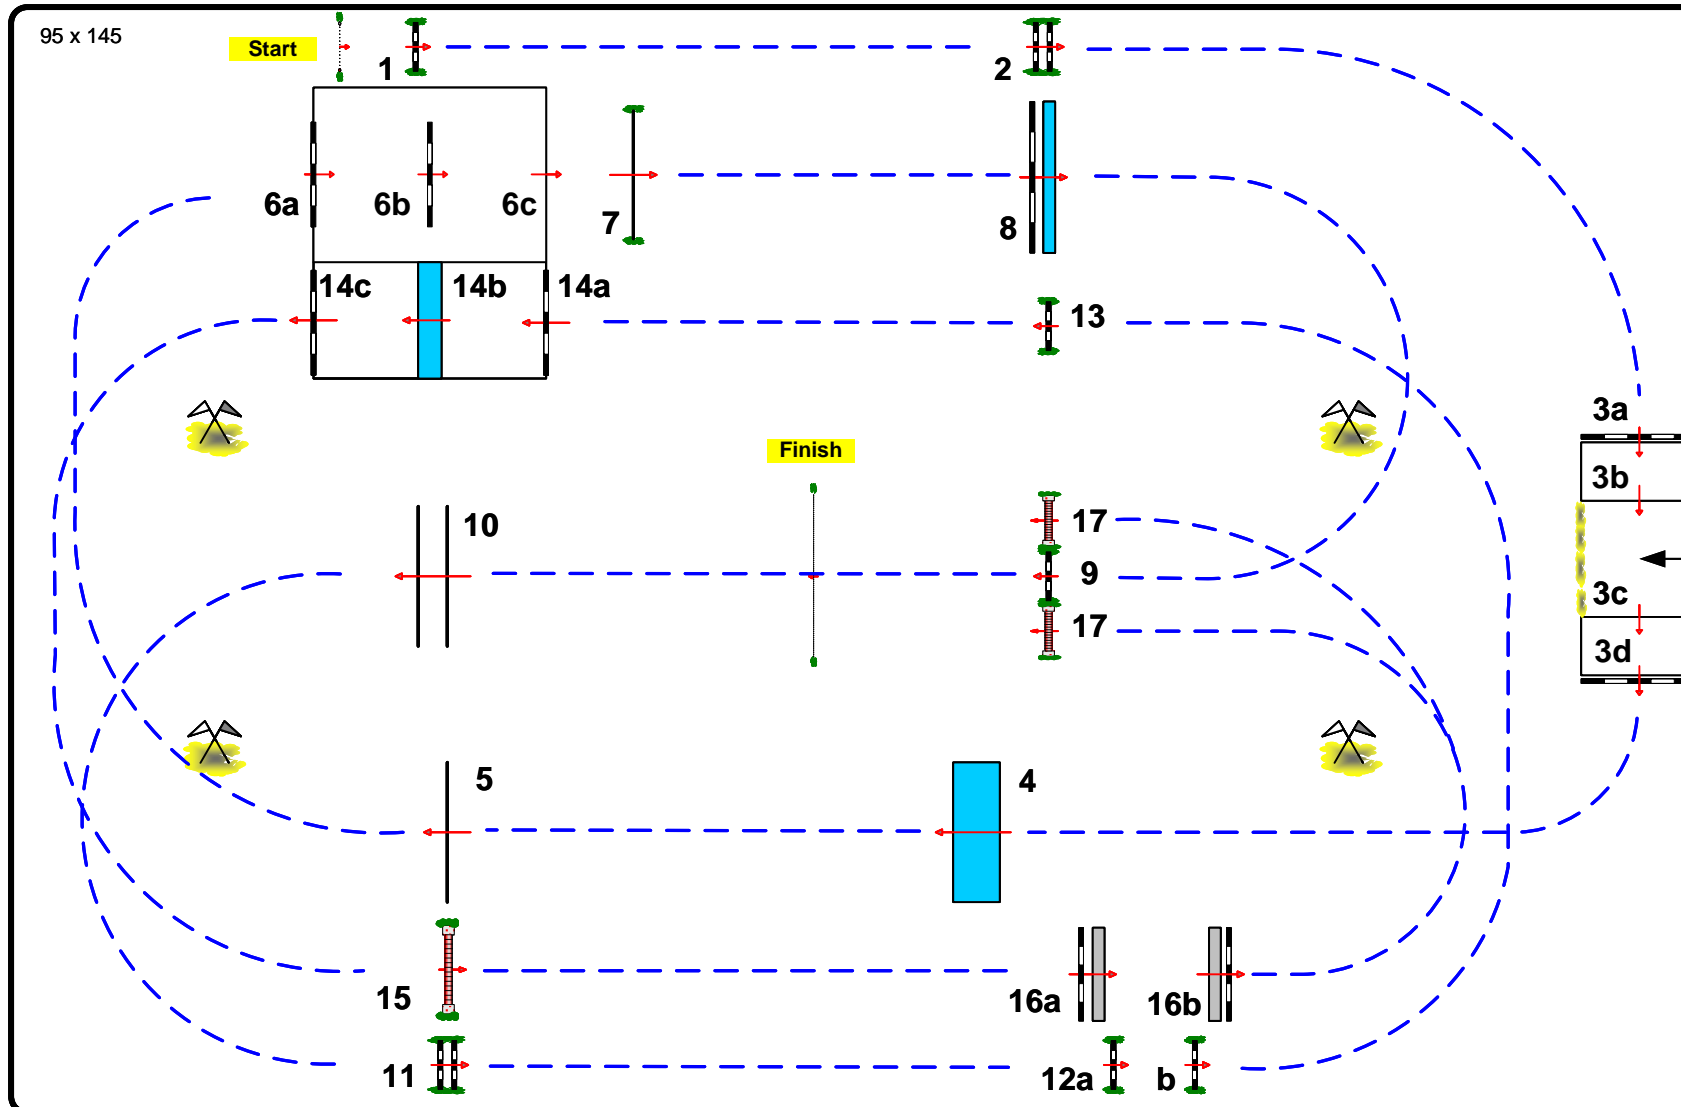

Class: 12

**German Jumping Derby**

Competition with Jump-Off

Table:	A
FEI RG / Art.:	238.2.2
Height in cm:	160
Speed in mtr/min:	400
Length in mtr.:	1250
TA in sec:	188
TL in sec:	376
Obstacles:	17
Efforts:	26

Closed Obstacle:  
3abcd, 6abc, 14abc

Jump-Off:

**1-2-9-10-11-12ab-17**

Length in mtr.:	380
TA in sec:	57
TL in sec:	114

**IsiGrade**  
Jumps by Rothenberger

Course Designer:  
Frank Rothenberger (GER)  
frank@frank-rothenberger.de