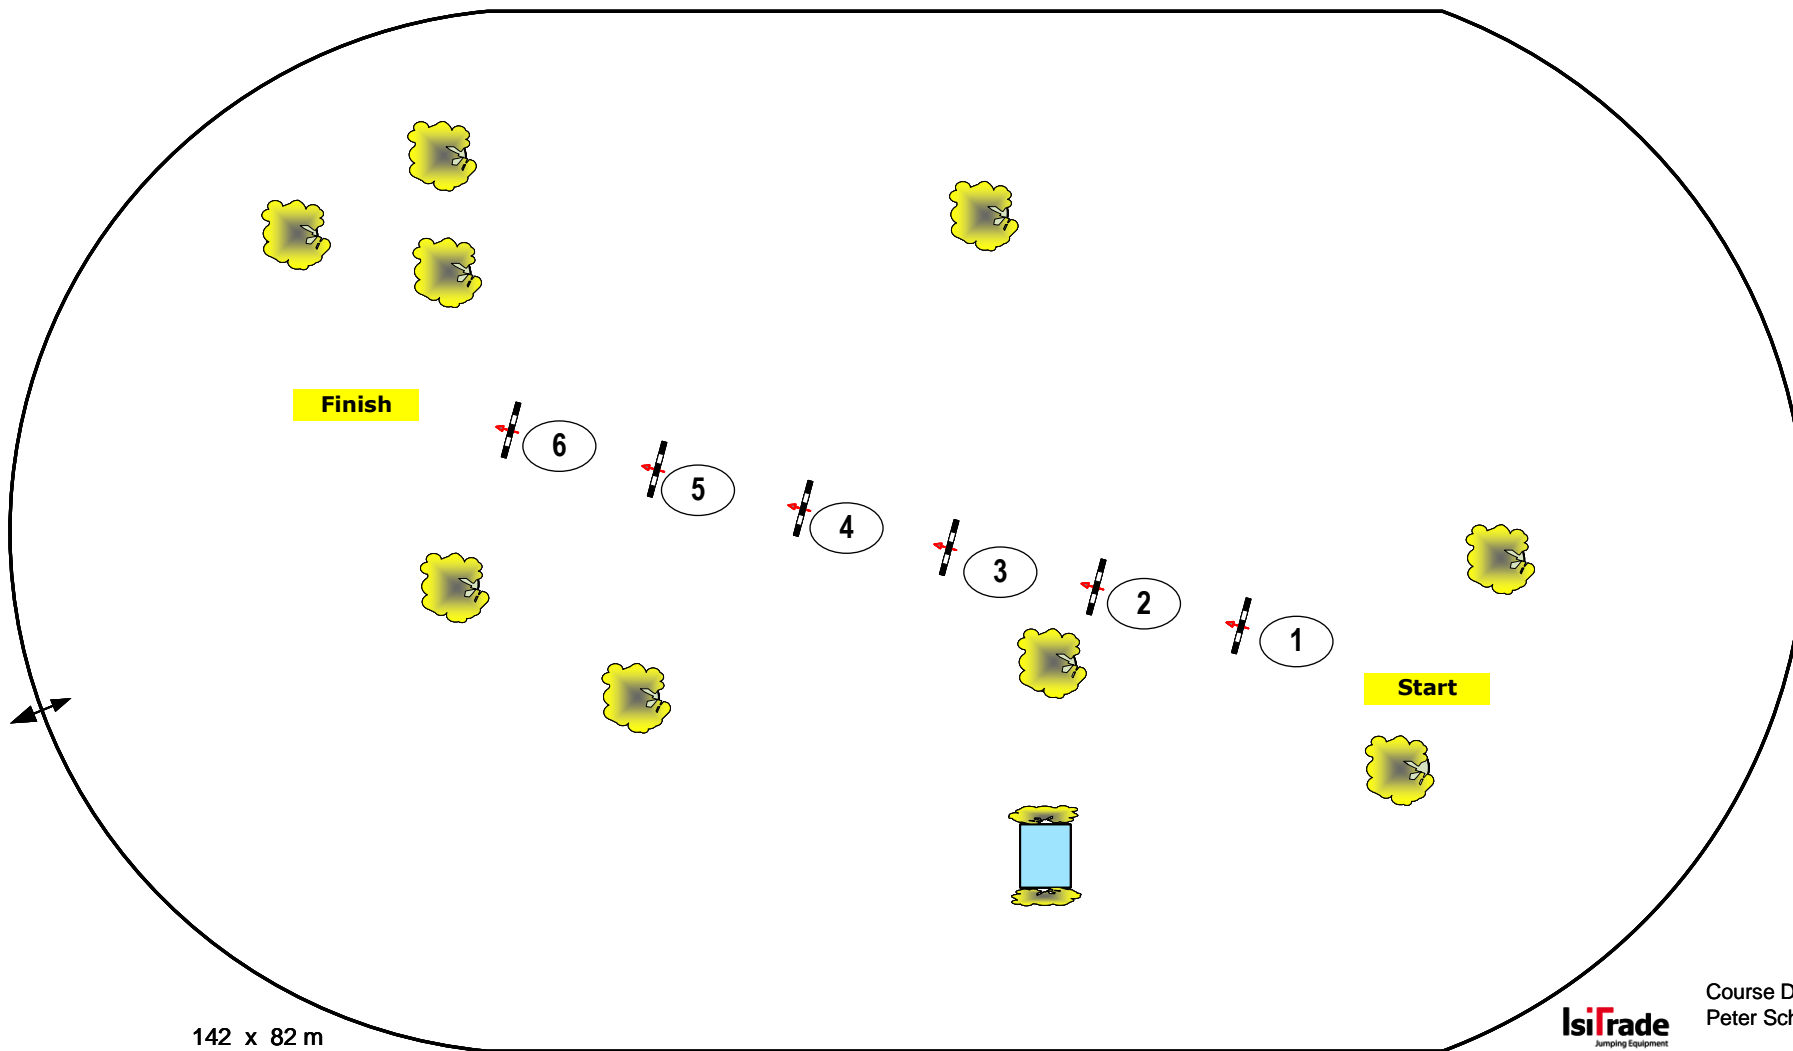

# Longines Pfingstturnier Wiesbaden (GER) 2023

CSI4\* / CSI1\*

Class No.: 11

CSI4\*

Six Bar Competition

Table: A  
National RG:  
FEI RG / Art. 262.3  
Height: 0 m

Speed: 0 m/min  
Length: 0 m  
Time allowed: 84 sec  
Time limit: 168 sec

Jump-off:  
Length: 0 m  
Time allowed: 0 sec  
Time limit: 0 sec

142 x 82 m

Course Designer:  
Peter Schumacher (GER)