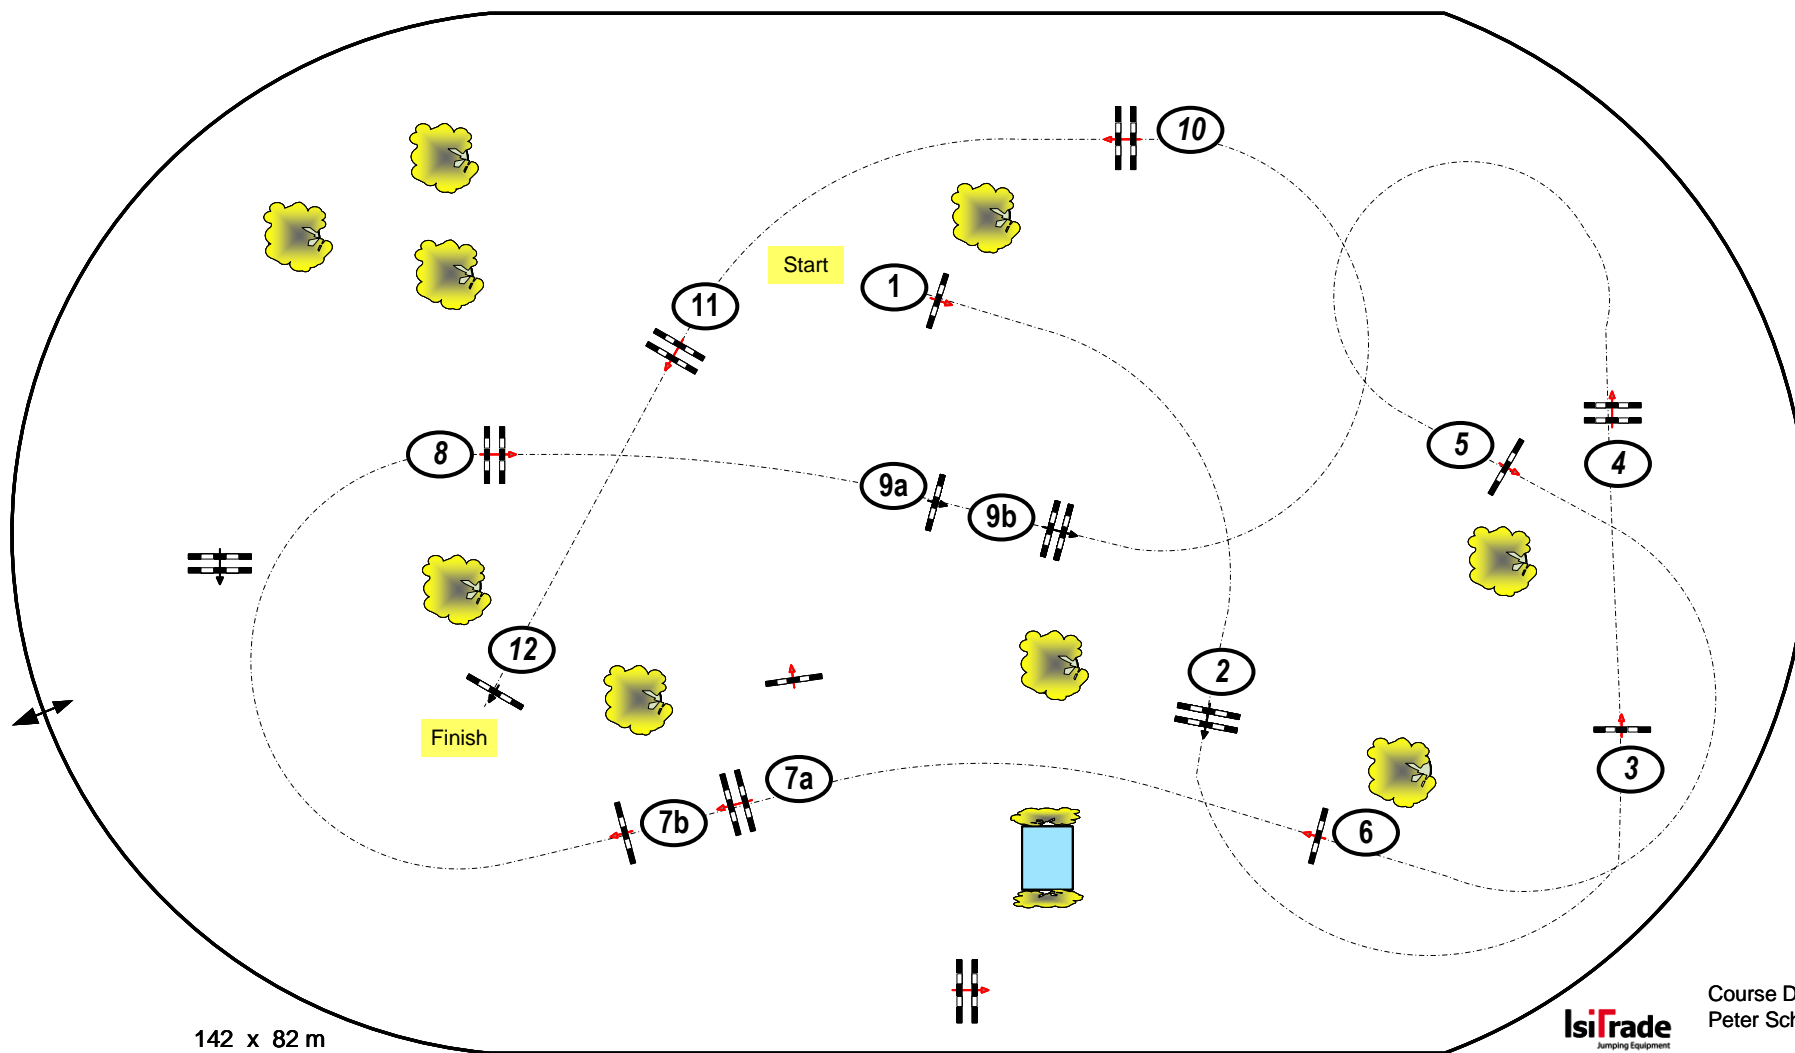

Longines Pfingstturnier Wiesbaden (GER) 2023

CSI4* / CSI1*

Class No.: 13

CSI4*

Competition against the clock

Table: A
 National RG:
 FEI RG / Art. 238.2.1
 Height: 1,45 m

Speed: 375 m/min
 Length: 510 m
 Time allowed: 82 sec
 Time limit: 164 sec

Jump-off:
 Length: 0 m
 Time allowed: 0 sec
 Time limit: 0 sec

142 x 82 m

Course Designer:
 Peter Schumacher (GER)