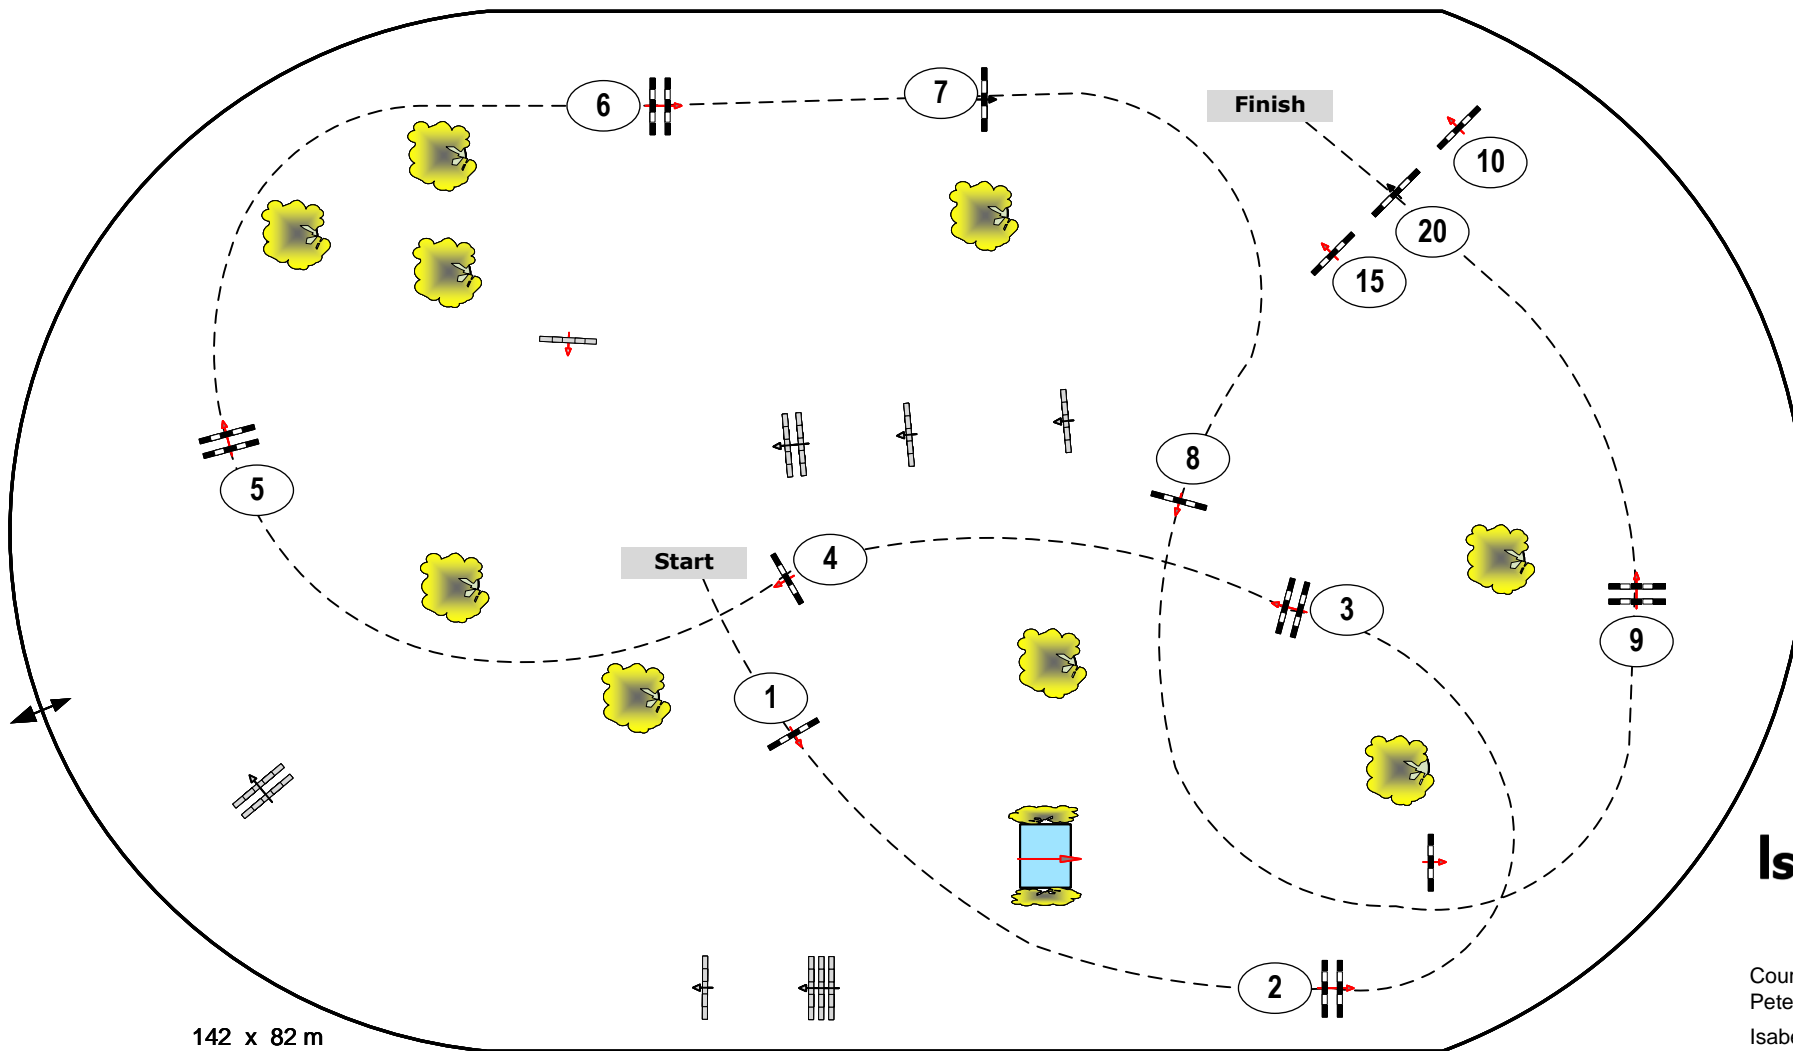

# Longines Pfingstturnier Wiesbaden (GER) 2023

CSI4\* / CSI1\*

Class No.: 19

CSI4\*

Accumulator Competition with two Joker

Table: A  
 National RG:  
 FEI RG / Art. 269 a  
 Height: 1,50 m

Speed: 375 m/min  
 Length: 460 m  
 Time allowed: 74 sec  
 Time limit: 148 sec

Jump-off:  
 Length: 0 m  
 Time allowed: 0 sec  
 Time limit: 0 sec

142 x 82 m

Course Designer-Team  
 Peter Schumacher (GER)  
 Isabel Rothenberger (GER)