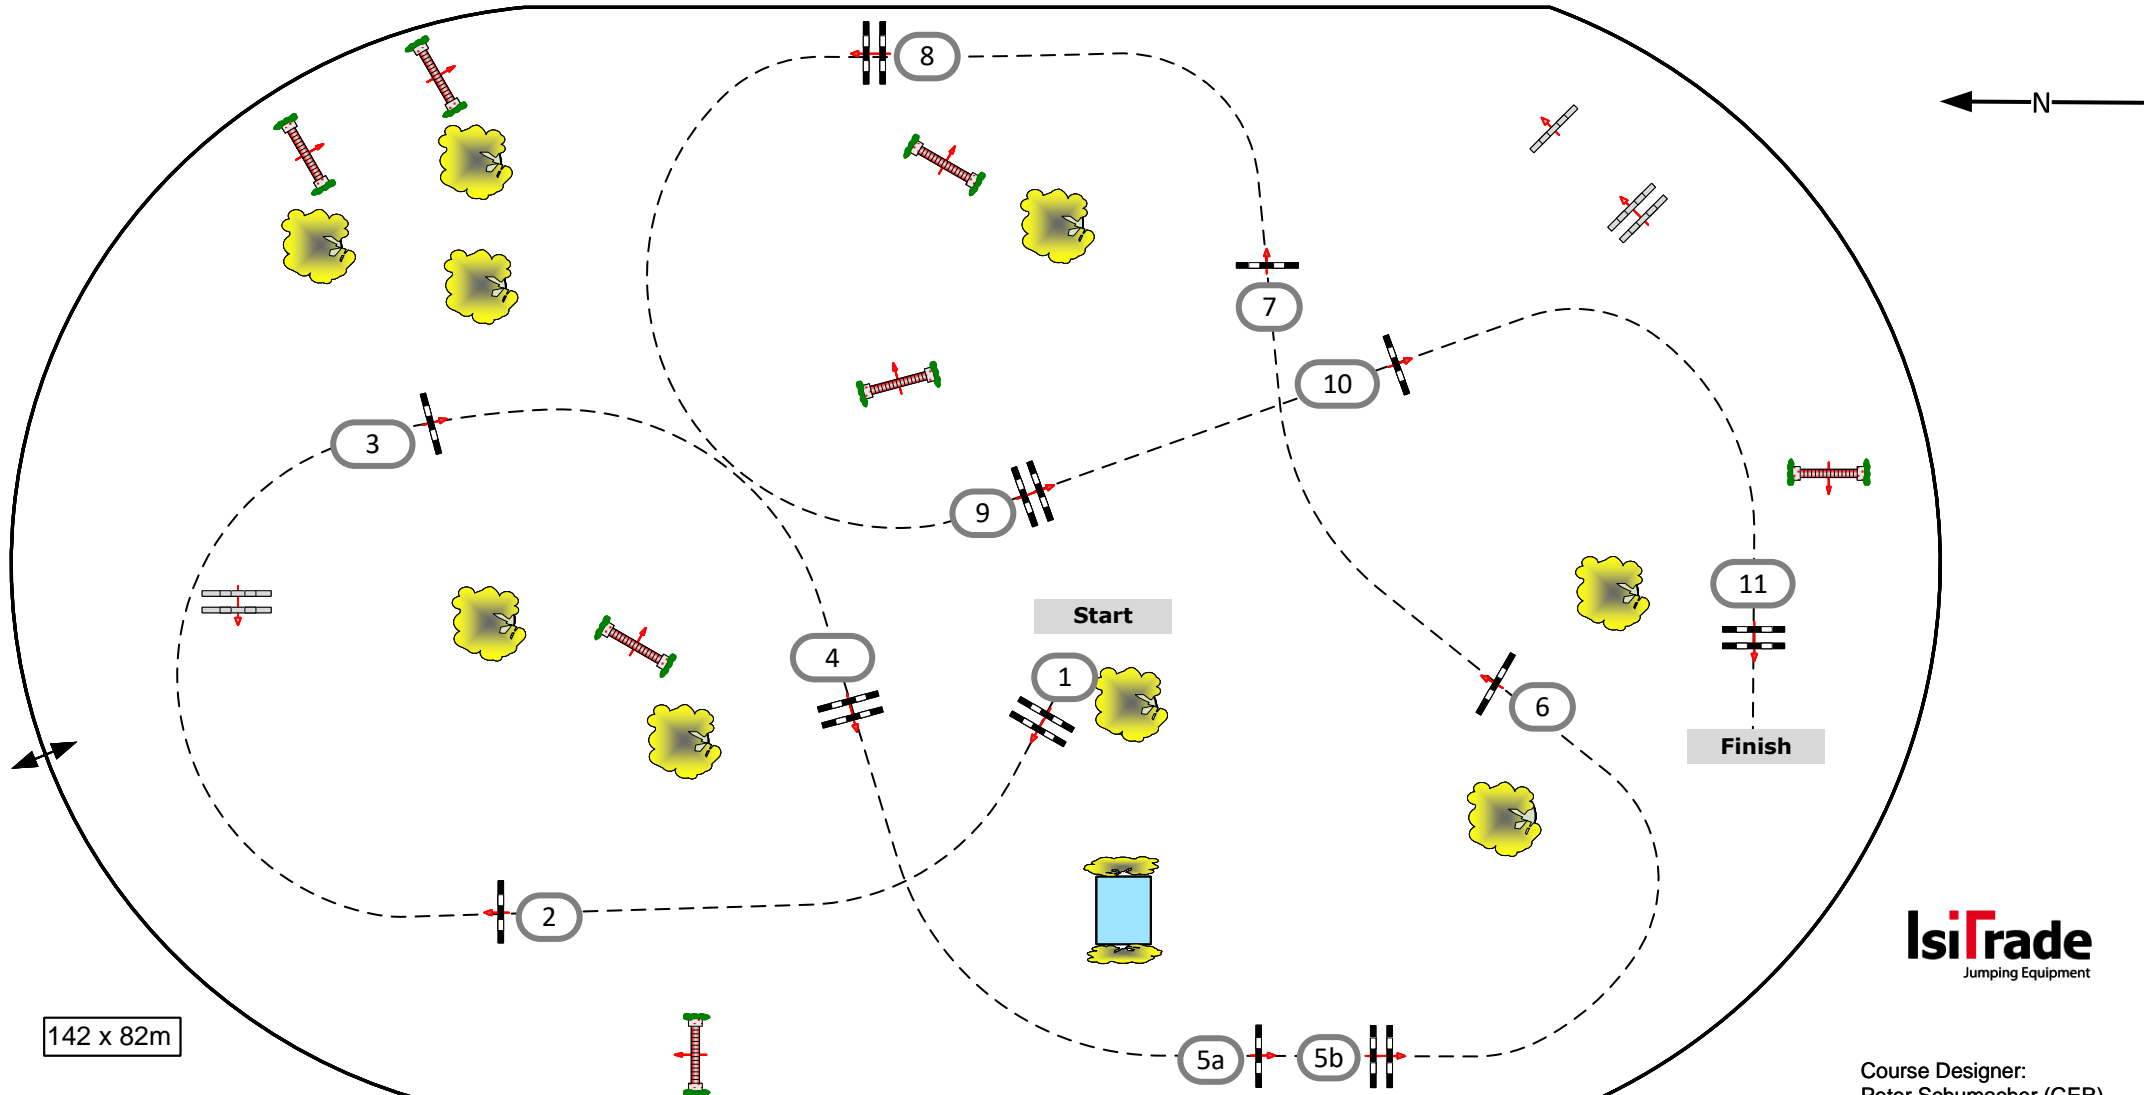

# Longines Pfingstturnier Wiesbaden (GER) 2023

CSI4\* / CSI1\*

Class No.: 21

Medium Tour

Competition against the clock

Samstag, 27. Mai 2023

Table: A	Speed: 350 m/min	Obstacles: 11	:	2nd Jump-off:
National RG:	Length: 470 m	Efforts: 12	Length: 0 m	Length: 0 m
FEI RG / Art. 238.2.1	Time allowed: 81 sec	Penalty sec:	Time allowed: 0 sec	Time allowed: 0 sec
Height: 1,25 m	Time limit: 162 sec	Closed combination:	Time limit: 0 sec	Time limit: 0 sec

142 x 82m

Course Designer:  
Peter Schumacher (GER)

Provisional plan · The course designer reserves the right to make changes if necessary · Changes will be posted at the entrance