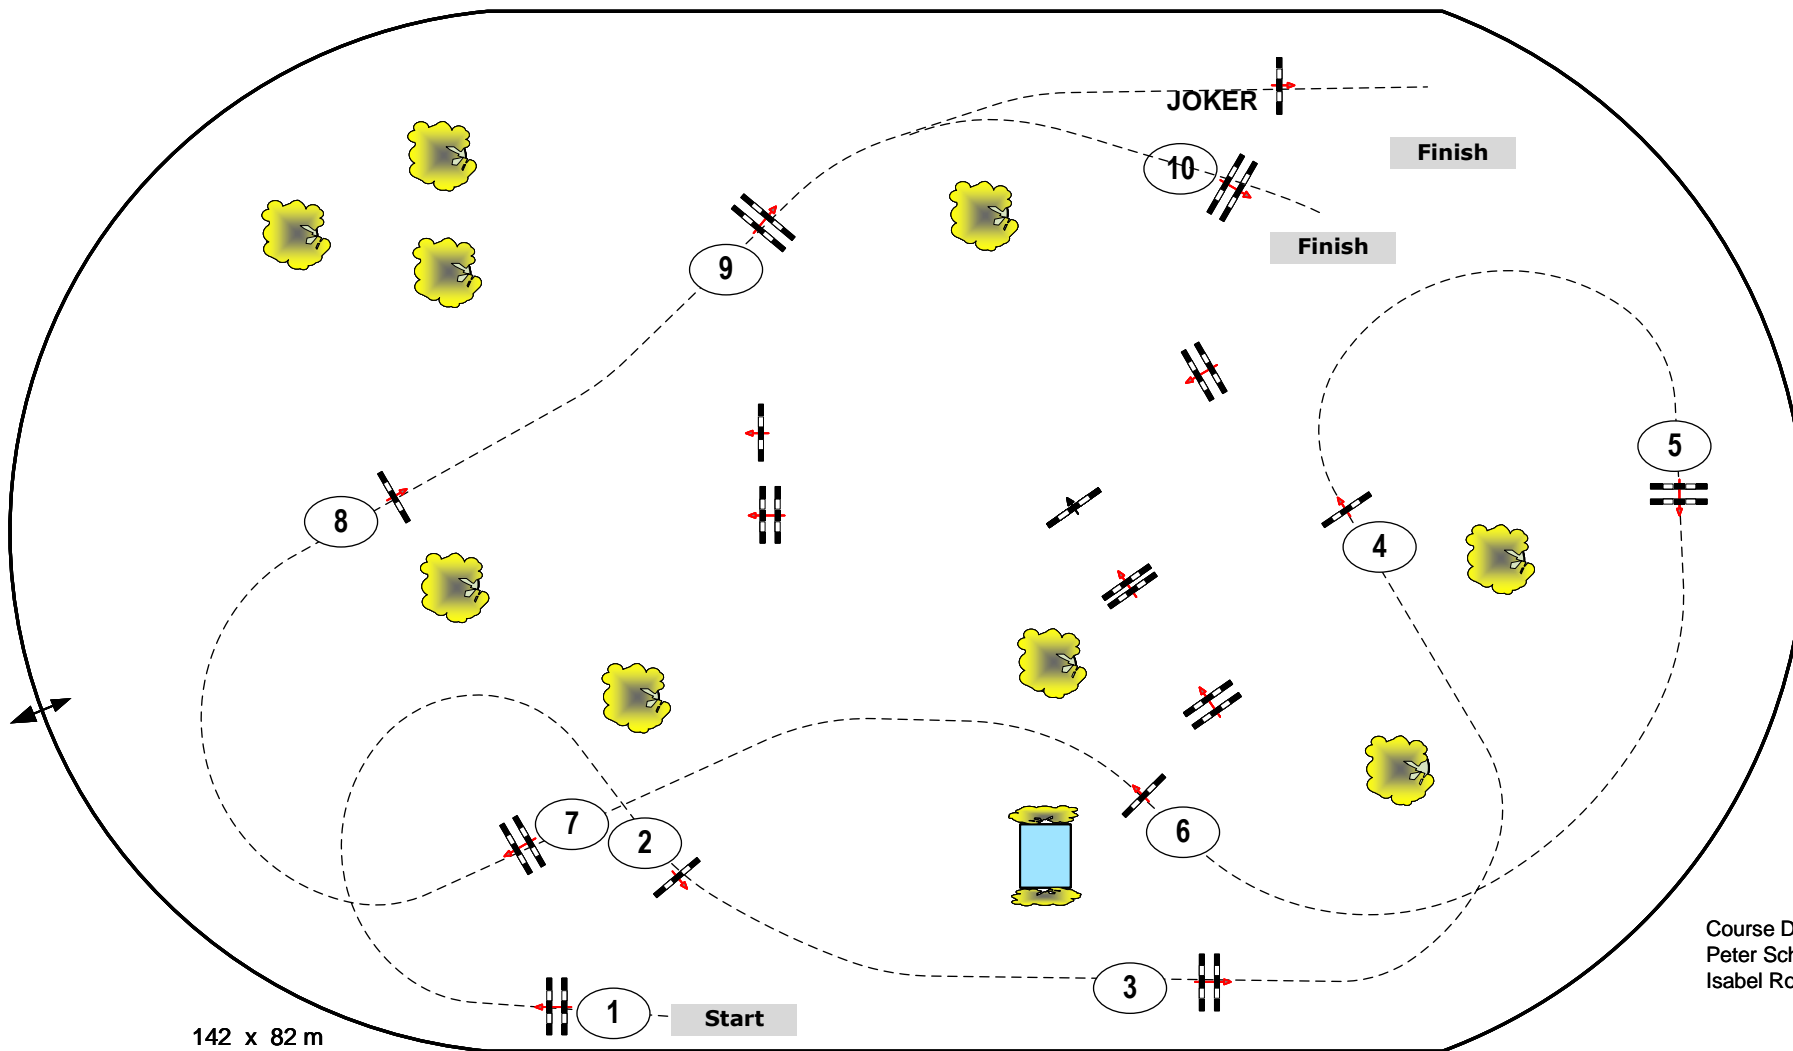

Longines Pfingstturnier Wiesbaden (GER) 2023

CSI4* / CSI1*

Class No.: 22

CSI1*

Accumulator Competition

Table: A
 National RG:
 FEI RG / Art. 269a
 Height: 1,25 m

Speed: 350 m/min
 Length: 470 m
 Time allowed: 81 sec
 Time limit: 162 sec

Jump-off:
 Length: 0 m
 Time allowed: 0 sec
 Time limit: 0 sec

142 x 82 m

Course Designer-Team:
 Peter Schumacher (GER)
 Isabel Rothenberger (GER)