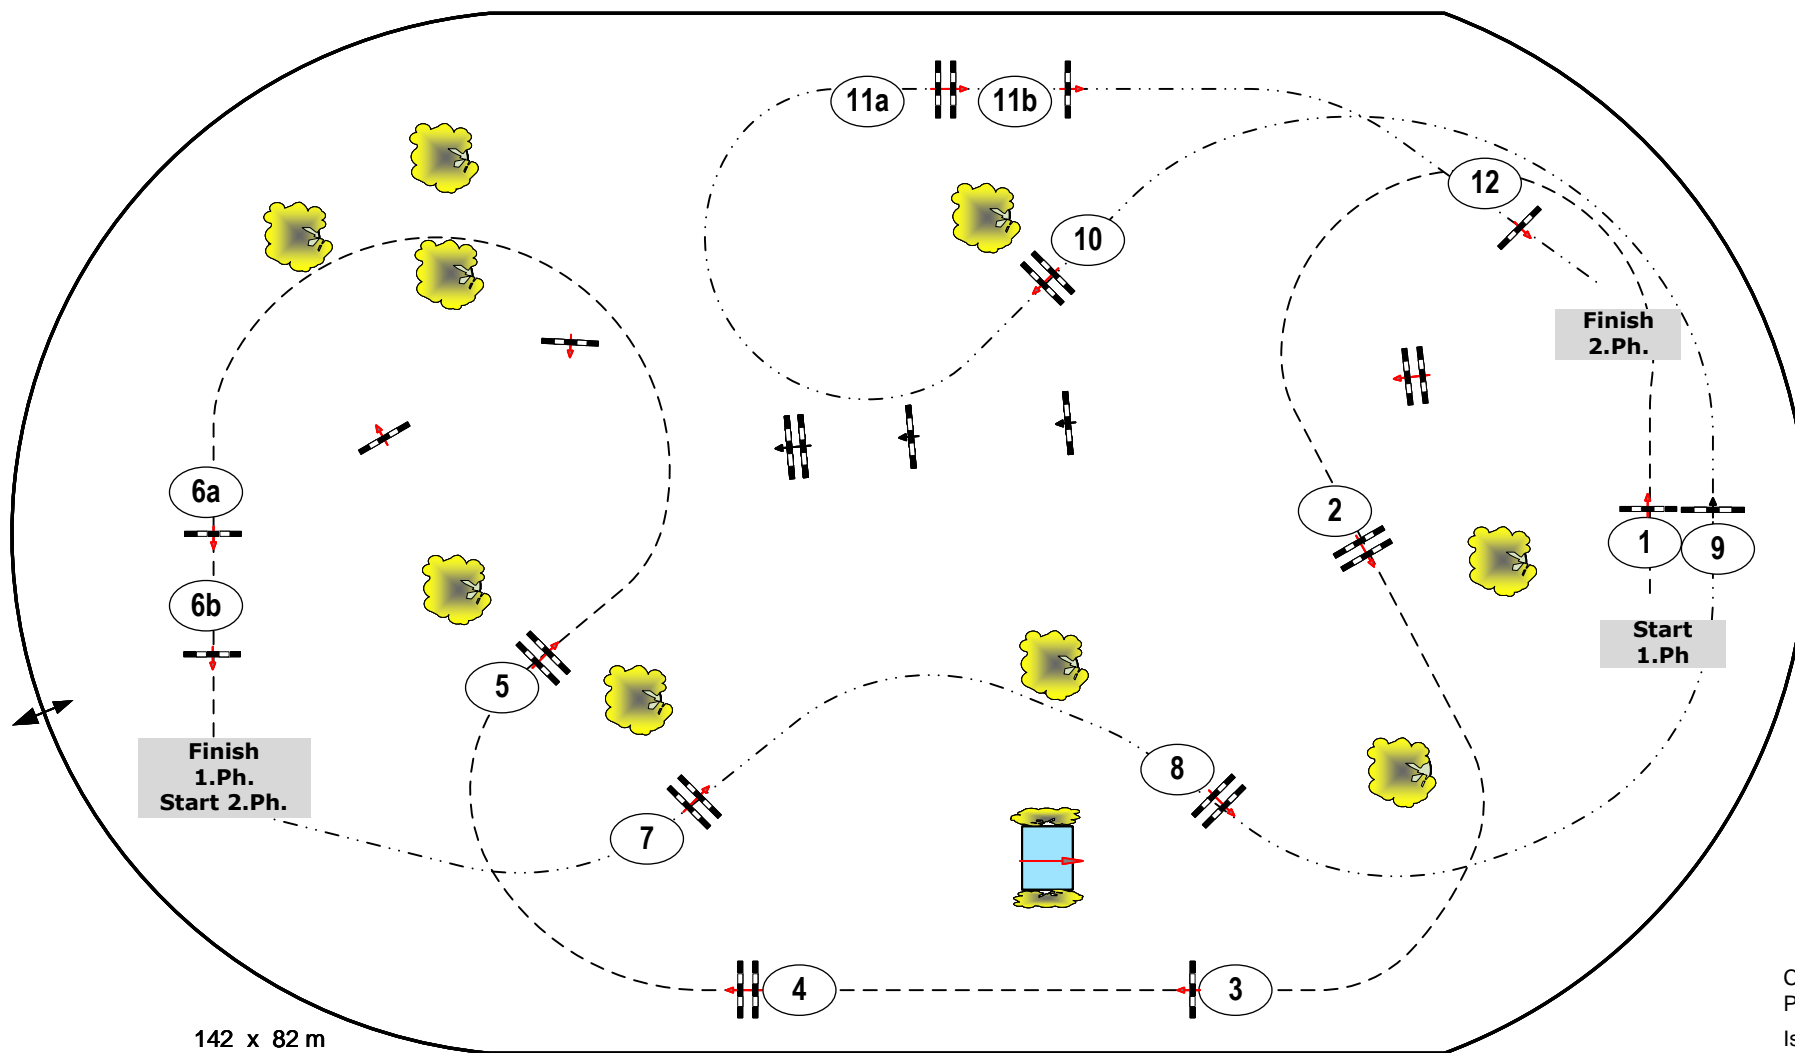

# Longines Pfingstturnier Wiesbaden (GER) 2023

CSI4\* / CSI1\*

Class No.: 23

CSI1\*

Competition in two Phases special

Table: A  
National RG:  
FEI RG / Art. 274.2.5  
Height: 1,30 m

Speed: 350 m/min  
Length: 300 m  
Time allowed: 52 sec  
Time limit: 104 sec

2.Phase **7-12**  
Length: 330 m  
Time allowed: 57 sec  
Time limit: 114 sec

Course Designer-Team  
Peter Schumacher (GER)  
Isabel Rothenberger (GER)