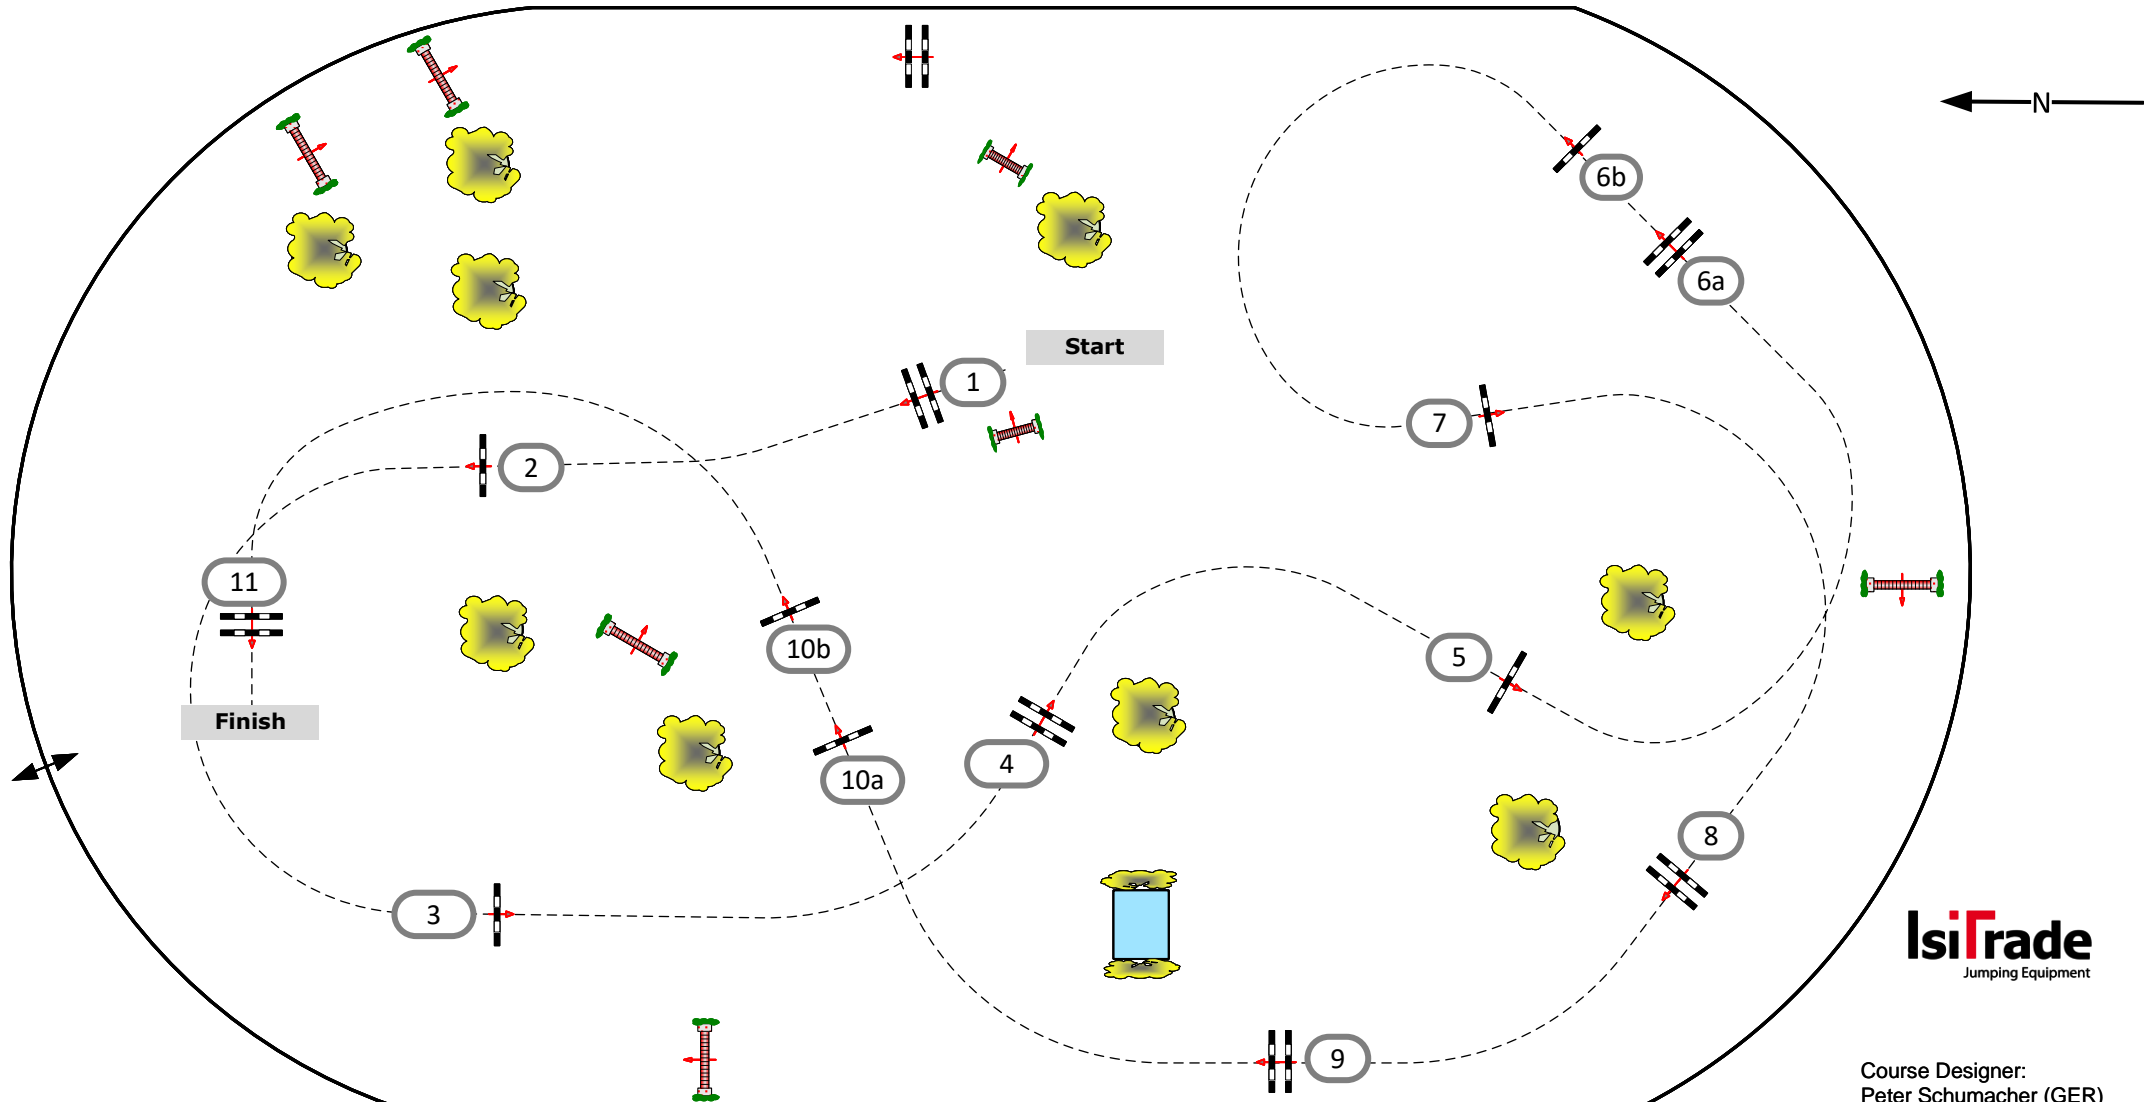

# Longines Pfingstturnier Wiesbaden (GER) 2023

CSI4\* / CSI1\*

Class No.: 24

Big Tour

Competition against the clock

Samstag, 27. Mai 2023

Table: A	Speed: 350 m/min	Obstacles: 11	:	2nd Jump-off:
National RG:	Length: 485 m	Efforts: 13	Length: 0 m	Length: 0 m
FEI RG / Art. 238.2.1	Time allowed: 84 sec	Penalty sec:	Time allowed: 0 sec	Time allowed: 0 sec
Height: 1,35 m	Time limit: 168 sec	Closed combination:	Time limit: 0 sec	Time limit: 0 sec

Course Designer:  
Peter Schumacher (GER)

Provisional plan · The course designer reserves the right to make changes if necessary · Changes will be posted at the entrance