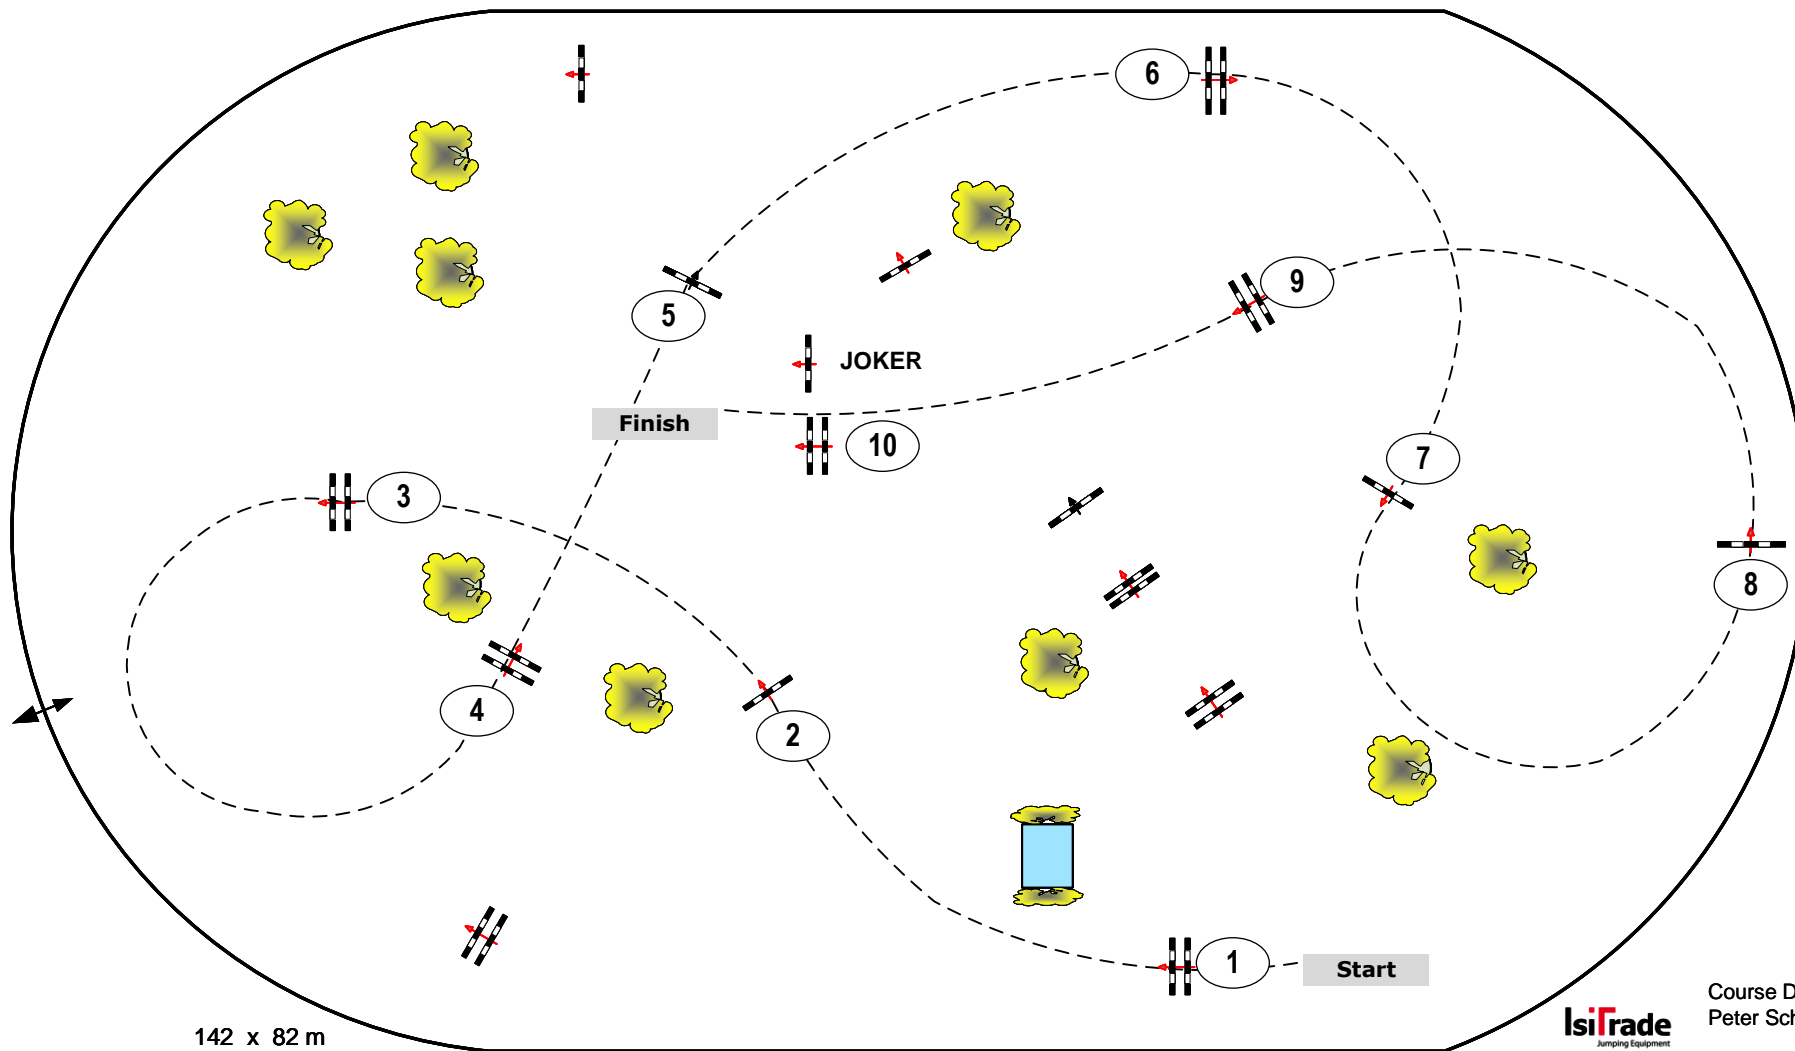

Longines Pfingstturnier Wiesbaden (GER) 2023

CSI4* / CSI1*

Class No.: 25

CSI1*

Accumulator Competition

Table: A
 National RG:
 FEI RG / Art. 269,a
 Height: 1,35 m

Speed: 350 m/min
 Length: 400 m
 Time allowed: 69 sec
 Time limit: 138 sec

Jump-off:
 Length: 0 m
 Time allowed: 0 sec
 Time limit: 0 sec

142 x 82 m

Course Designer:
 Peter Schumacher (GER)