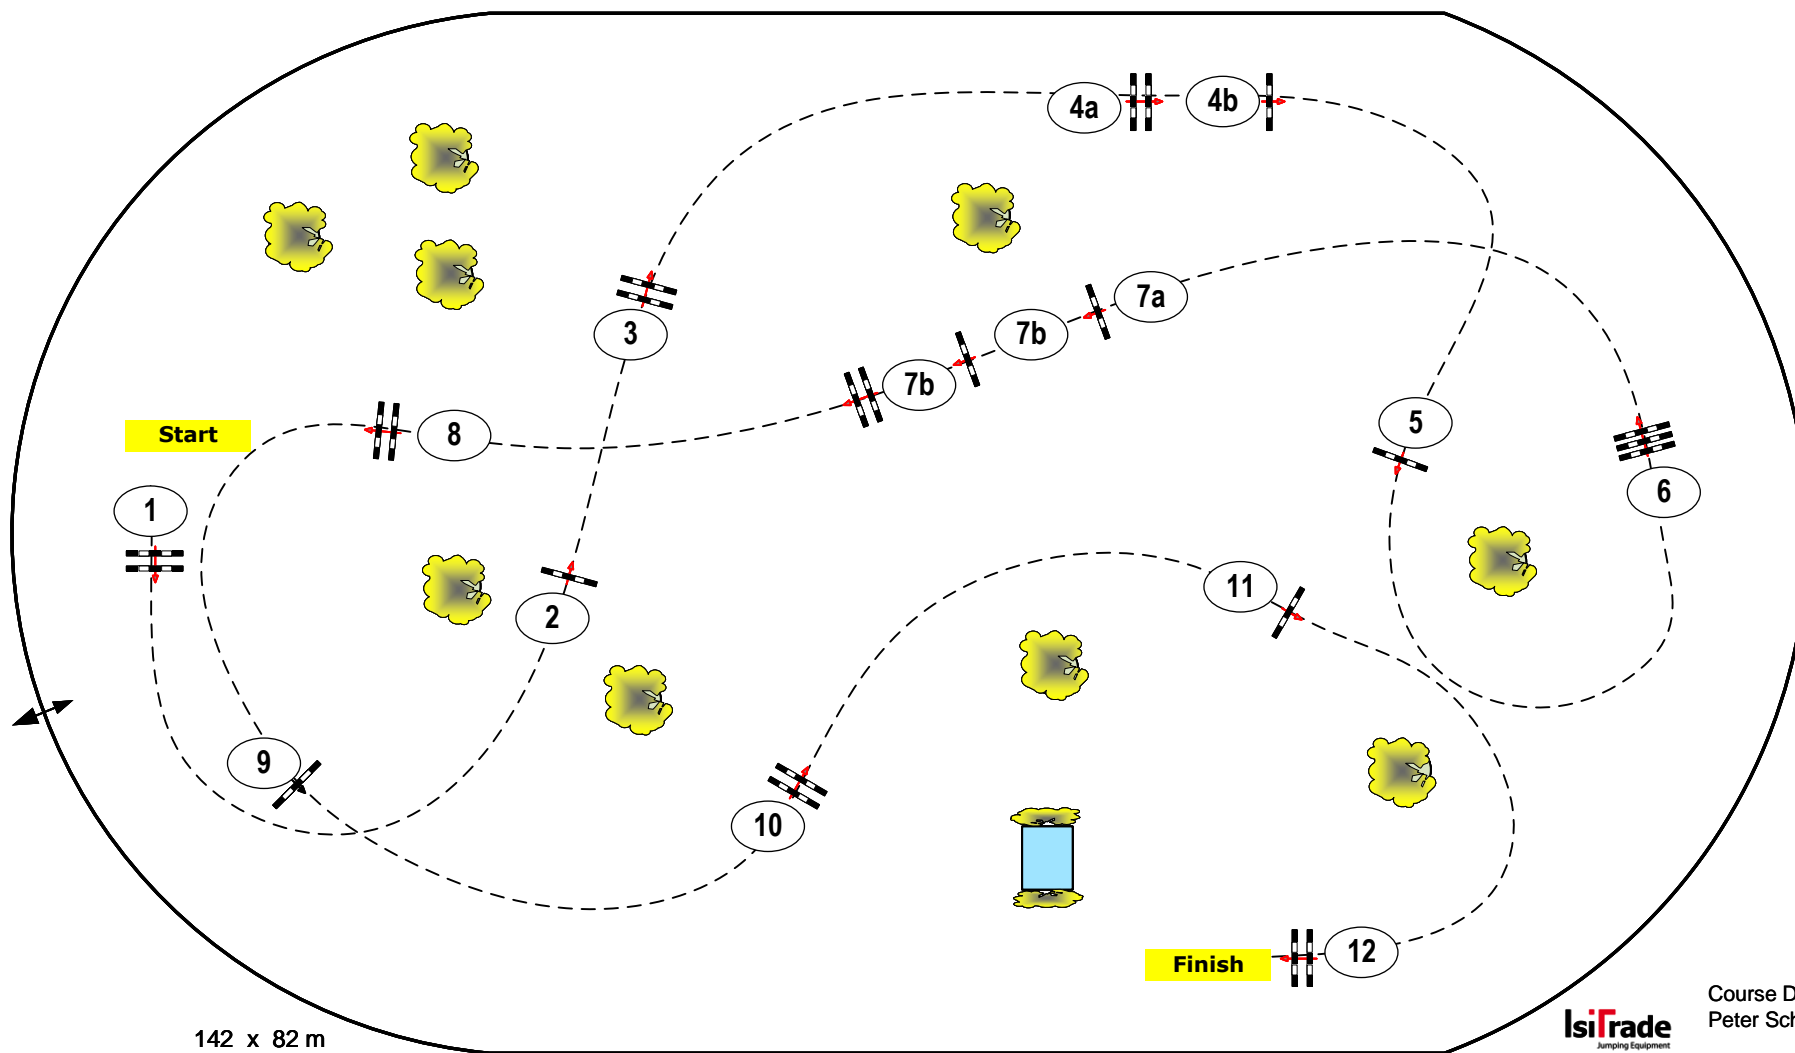

Height: 1,25 m

Speed: 375 m/min

Length: 525 m

Time allowed: 84 sec

Time limit: 168 sec

Jump-off:

Length: 0 m

Time allowed: 0 sec

Time limit: 0 sec

142 x 82 m

Course Designer:
Peter Schumacher (GER)