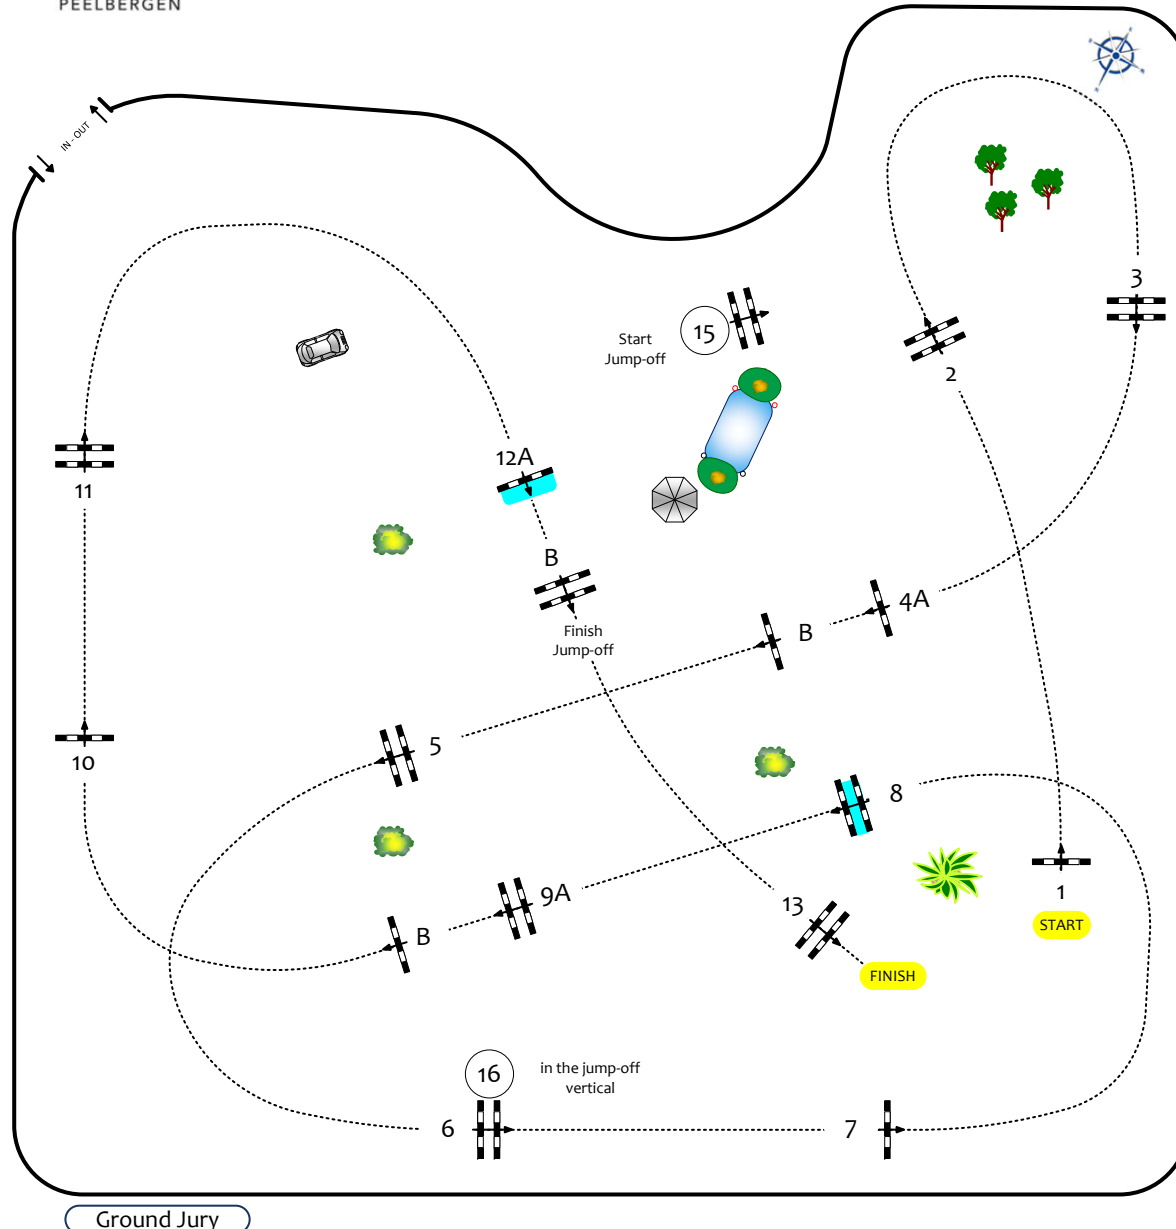

Peelbergen Equestrian Centre

Class No.: 6

Competition with one jump-off

Saturday, 20 May 2023

Table: A

FEI RG / Art. 238.2.2

Height: 1,50 m

Speed: 375 m/min

Length: 0 m

Time allowed: 0 sec

Time limit: 0 sec

Obstacles: 13

Efforts: 16

Jump-off:

15 - 4A - 5 - 16 - 9AB - 11 - 12B

Length: 315 m

Time allowed: 51 sec

Time limit: 102 sec

Course Design Team: Bart Vonck
Louis Konickx
Pieter Vitse
Marco Hesse
Sonja Wilke