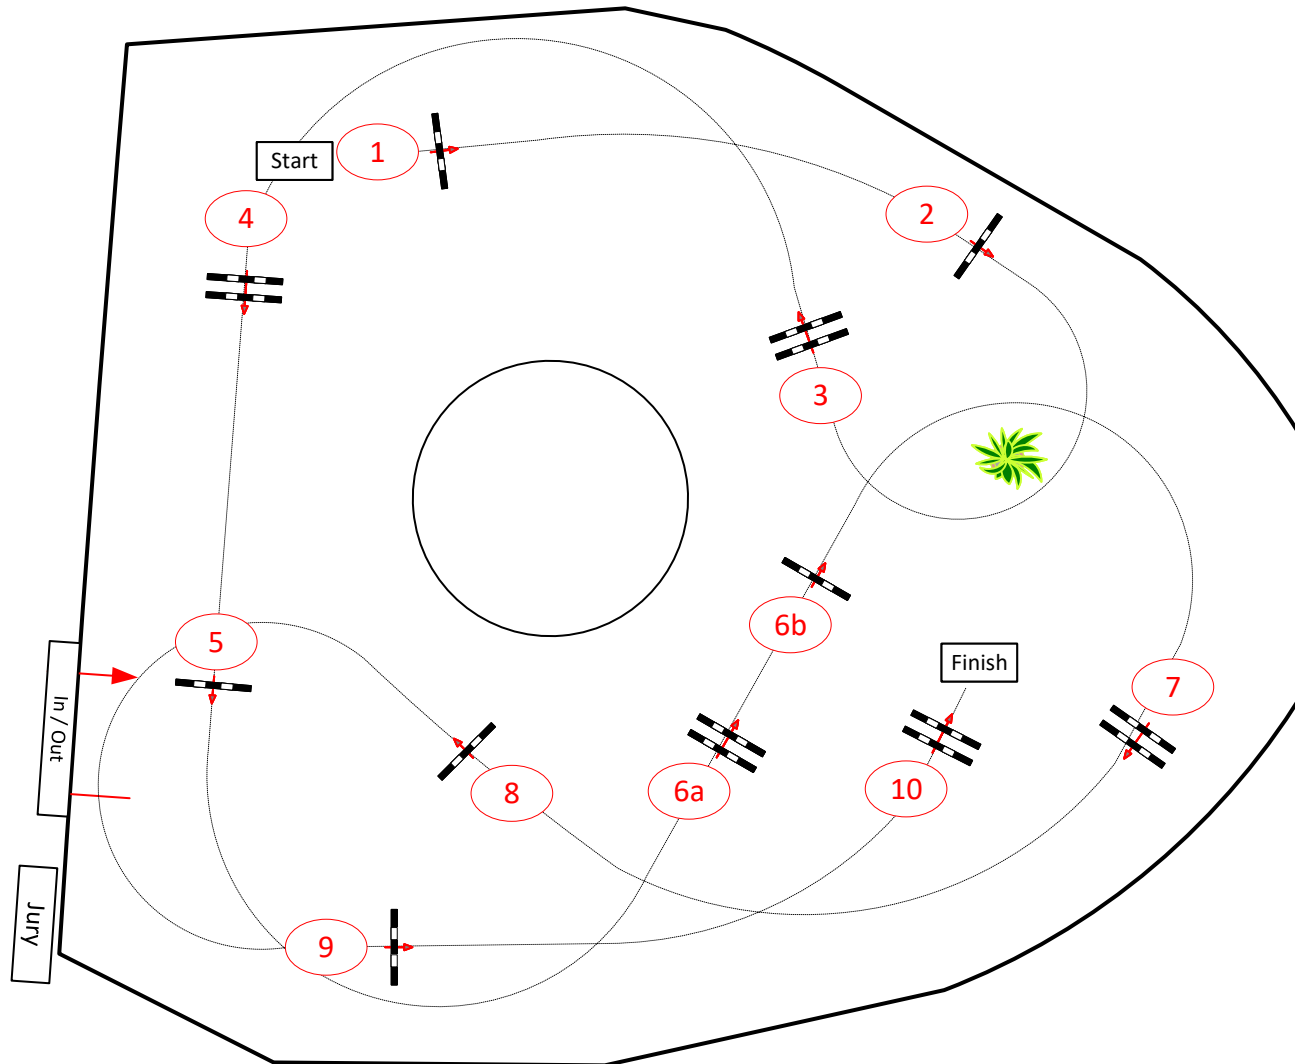

OWL Challenge Paderborn 2023

Class No.:

Amateur Tour

Competition against the clock

Thursday, 07 September 2023

Start: 13:30

16
19
22

Table: A
National RG:
FEI RG / Art. 238.2.1
Height: 1,15/1,25/1,40 m

Speed: 350 m/min
Length: 440 m
Time allowed: 76 sec
Time limit: 152 sec

Obstacles: 10
Efforts: 11
Penalty sec
Closed combination:

1st Jump-off:
Length: 0 m
Time allowed: 0 sec
Time limit: 0 sec

2nd Jump-off:
Length: 0 m
Time allowed: 0 sec
Time limit: 0 sec