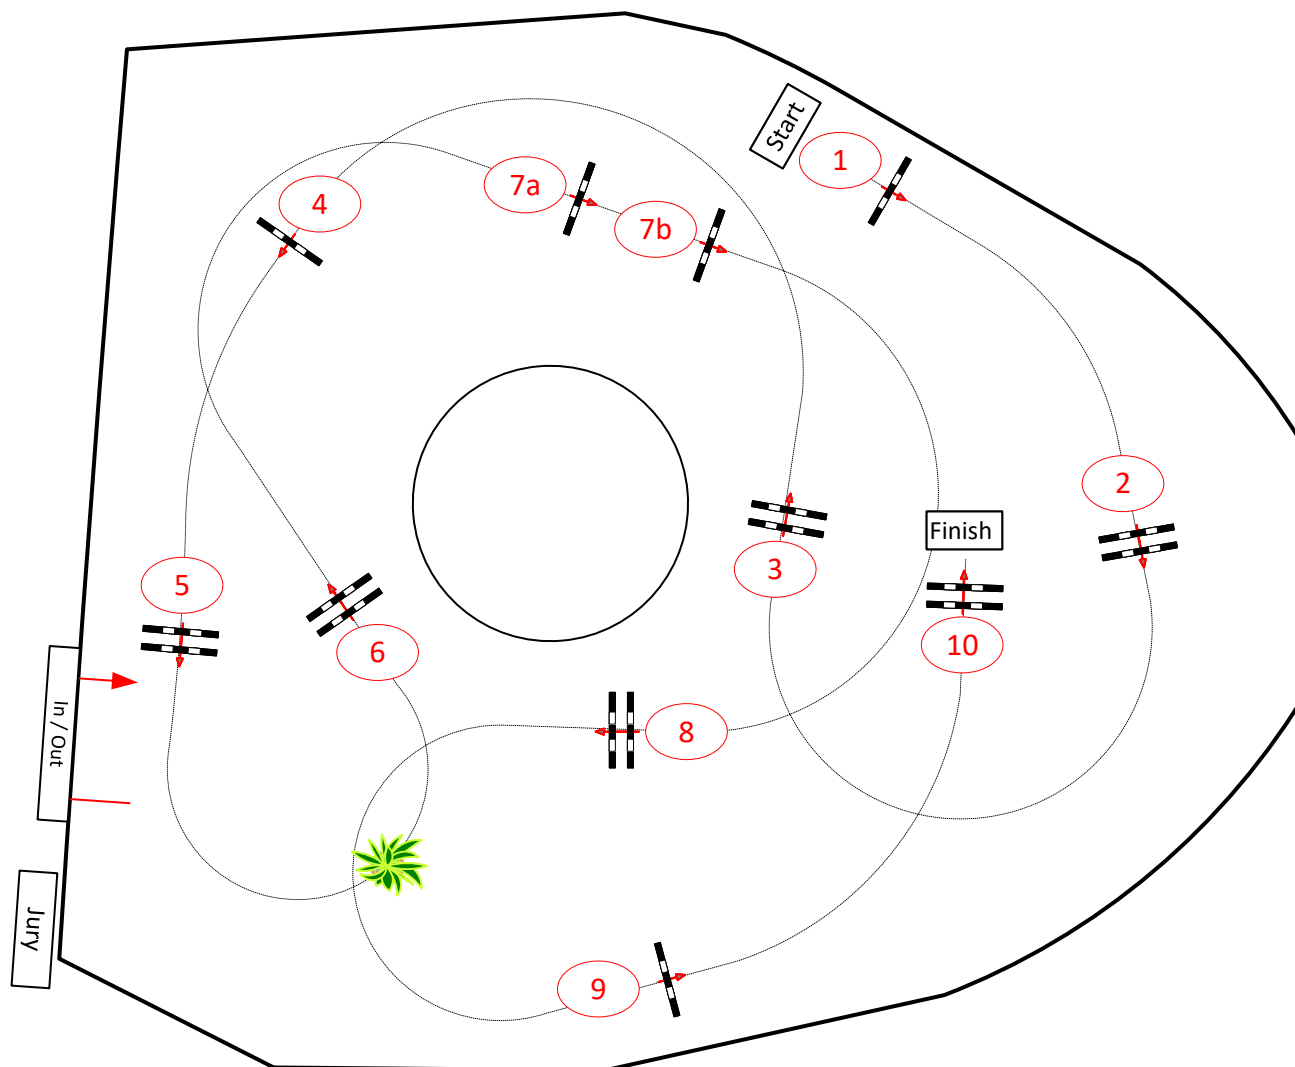

# OWL Challenge Paderborn 2023

Class No.:

National Competition

Competition against the clock

Thursday, 07 September 2023

Start: 19:25

25

Table: A  
National RG: 501,A1  
FEI RG / Art.  
Height: 1,35 m

Speed: 350 m/min

Length: 445 m  
Time allowed: 77 sec  
Time limit: 154 sec

Obstacles: 10  
Efforts: 11  
Penalty sec  
Closed combination:

1st Jump-off:

Length: 0 m  
Time allowed: 0 sec  
Time limit: 0 sec

2nd Jump-off:

Length: 0 m  
Time allowed: 0 sec  
Time limit: 0 sec