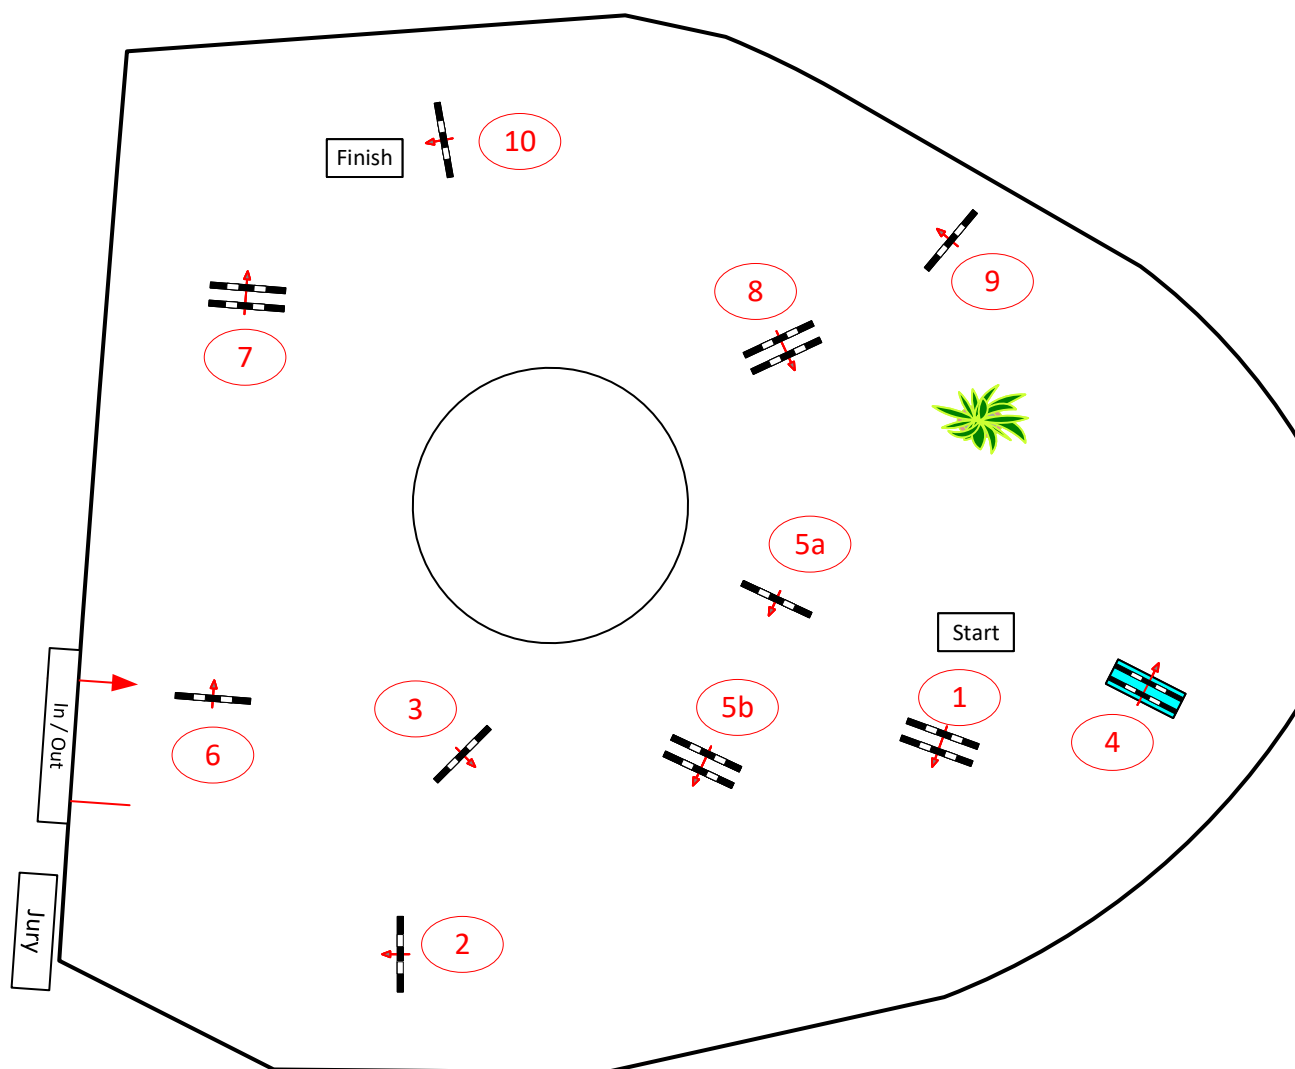

# OWL Challenge Paderborn 2023

Class No.:

National Competition

Springferde-Prüfung

Thursday, 07 September 2023

Start: 12:00

29

Table: A  
National RG: 363.1  
FEI RG / Art.  
Height: 1,25 m

Speed: 350 m/min

Length: 440 m  
Time allowed: 76 sec  
Time limit: 152 sec

Obstacles: 10  
Efforts: 11  
Penalty sec  
Closed combination:

1st Jump-off:

Length: 0 m  
Time allowed: 0 sec  
Time limit: 0 sec

2nd Jump-off:

Length: 0 m  
Time allowed: 0 sec  
Time limit: 0 sec