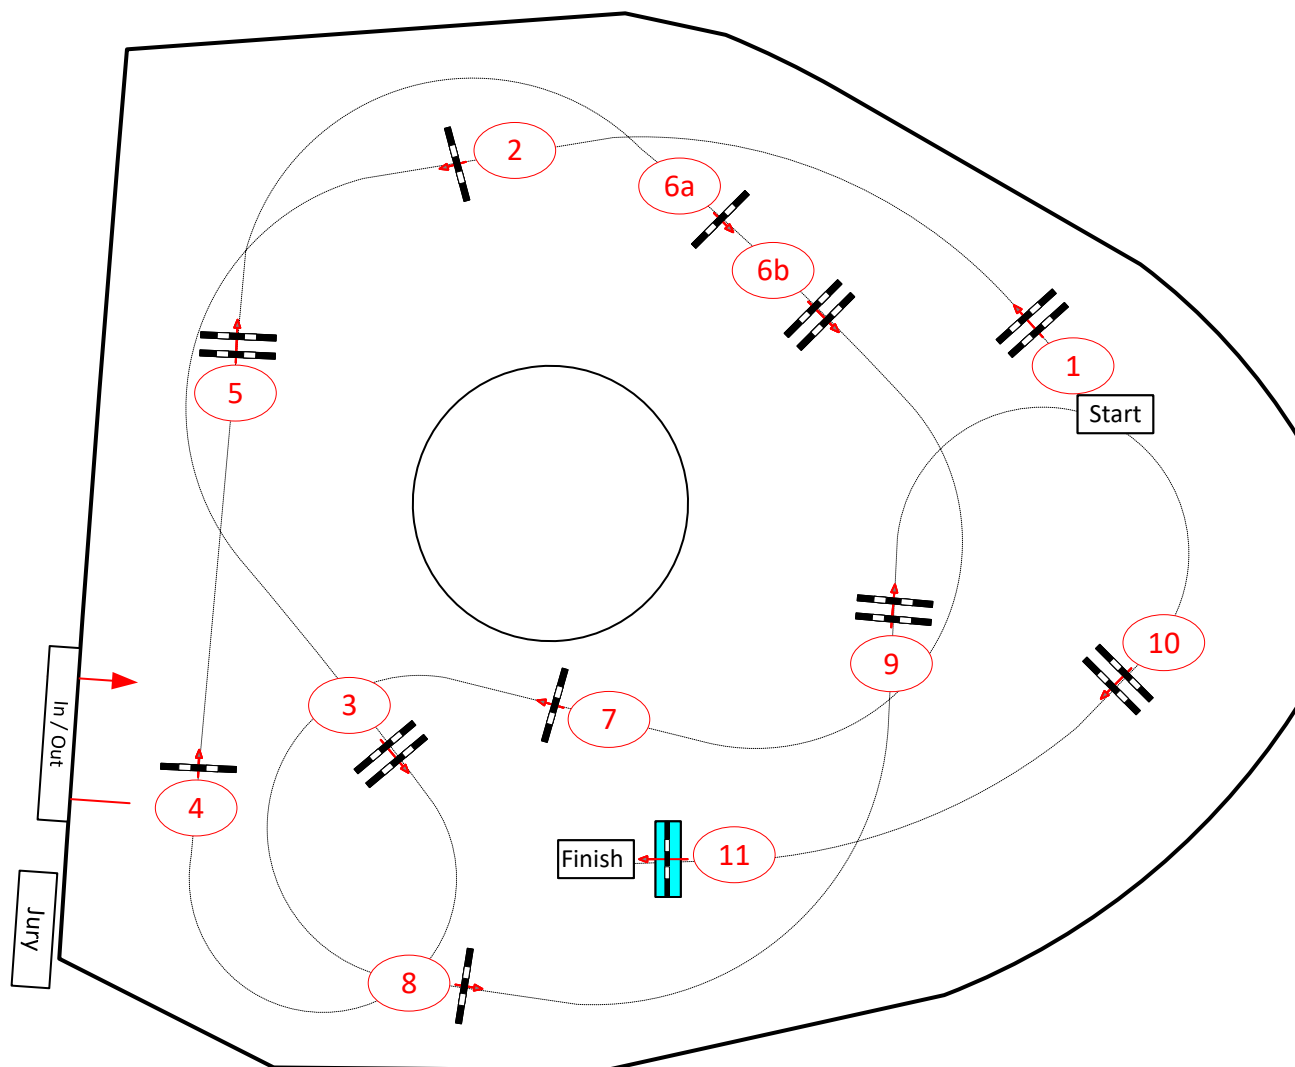

OWL Challenge Paderborn 2023

Class No.:

Youngster Tour

Competition against the clock

Thursday, 07 September 2023

Start: 16:15

7

10

13

Table: A
National RG:
FEI RG / Art. 238.2.1
Height: 1,30/1,35/1,40 m

Speed: 350 m/min

Length: 455 m
Time allowed: 78 sec
Time limit: 156 sec

Obstacles: 11
Efforts: 12
Penalty sec
Closed combination:

1st Jump-off:
Length: 0 m
Time allowed: 0 sec
Time limit: 0 sec

2nd Jump-off:
Length: 0 m
Time allowed: 0 sec
Time limit: 0 sec