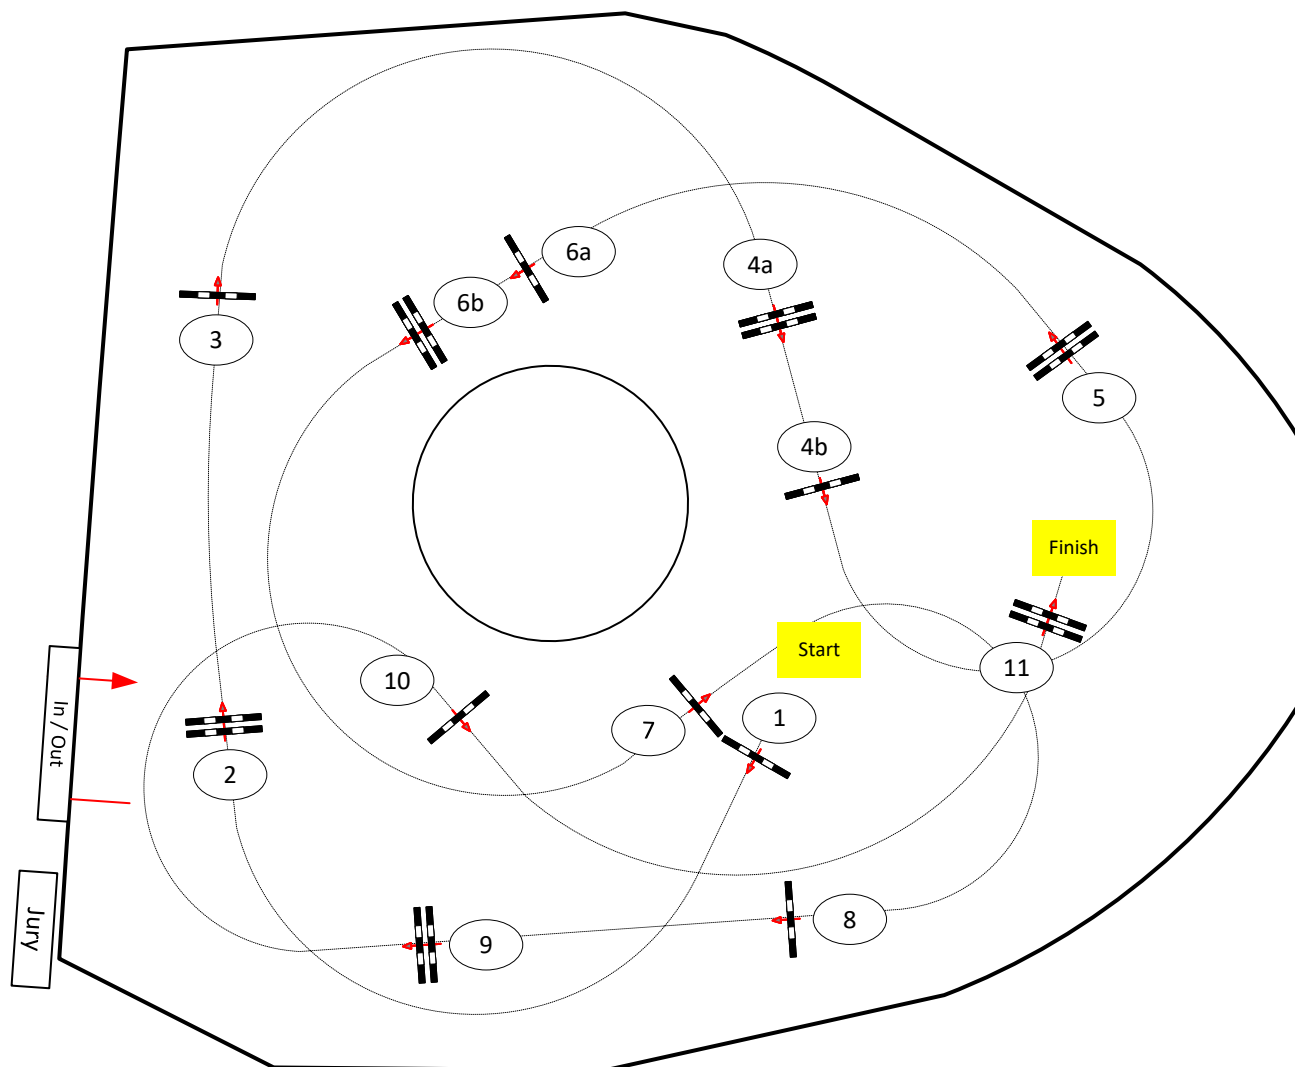

# OWL Challenge Paderborn 2023

Class No.:

CS12\* - Medium Tour

Competition against the clock

Friday, 08 September 2023

Start: 11:05

1

Table: A  
National RG:  
FEI RG / Art. 238.2.1  
Height: 1,35 m

Speed: 350 m/min

Length: 475 m  
Time allowed: 82 sec  
Time limit: 164 sec

Obstacles: 11  
Efforts: 13  
Penalty sec  
Closed combination:

1st Jump-off:

Length: 0 m  
Time allowed: 0 sec  
Time limit: 0 sec

2nd Jump-off:

Length: 0 m  
Time allowed: 0 sec  
Time limit: 0 sec