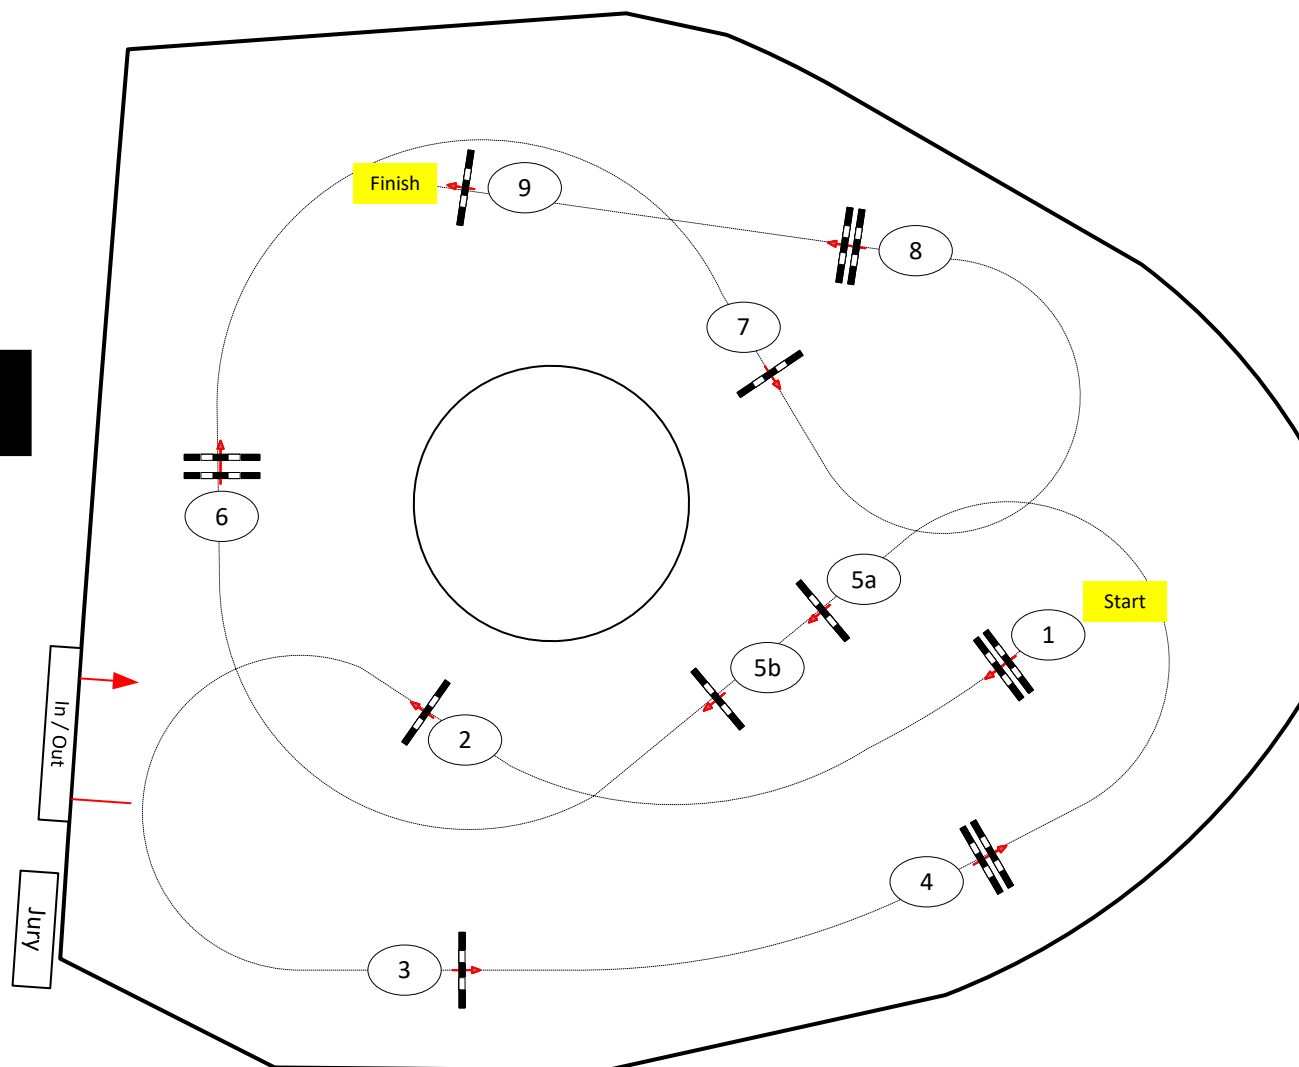

HAGEDORN

Table: A
National RG: LPO §537
FEI RG / Art.
Height: 1,05 m

Speed: 350 m/min

Length: 385 m
Time allowed: 66 sec
Time limit: 132 sec

Obstacles: 9
Efforts: 10
Penalty sec
Closed combination:

1st Jump-off:

Length: 0 m
Time allowed: 0 sec
Time limit: 0 sec