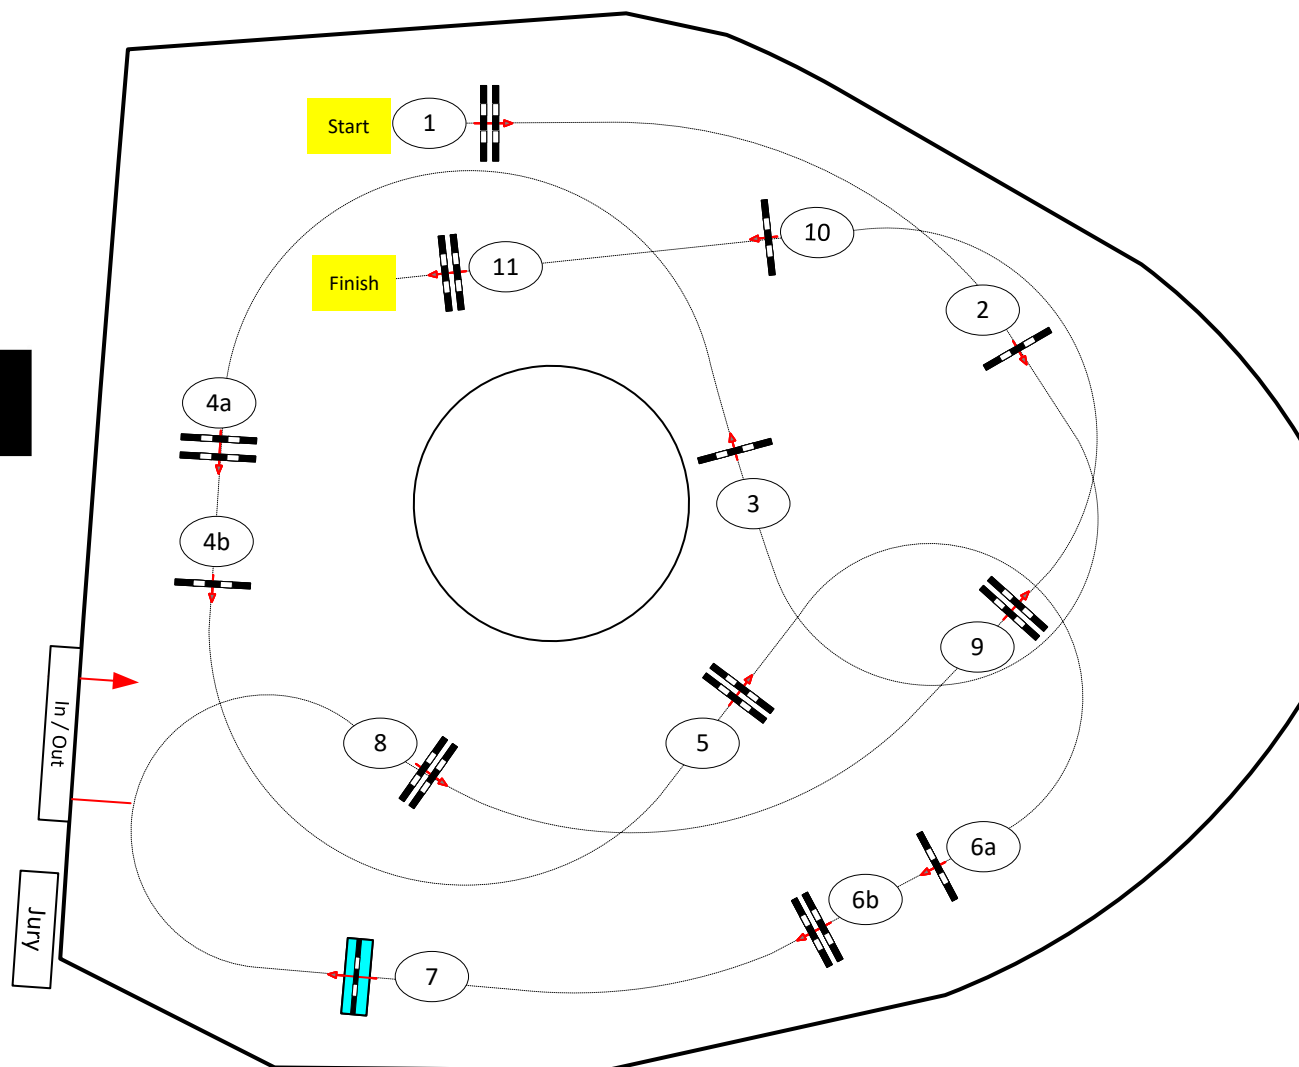

HAGEDORN

Table: A
National RG:
FEI RG / Art. 238.2.1
Height: 1,40 m

Speed: 350 m/min

Length: 435 m
Time allowed: 75 sec
Time limit: 150 sec

Obstacles: 11
Efforts: 13
Penalty sec
Closed combination:

1st Jump-off:

Length: 0 m
Time allowed: 0 sec
Time limit: 0 sec