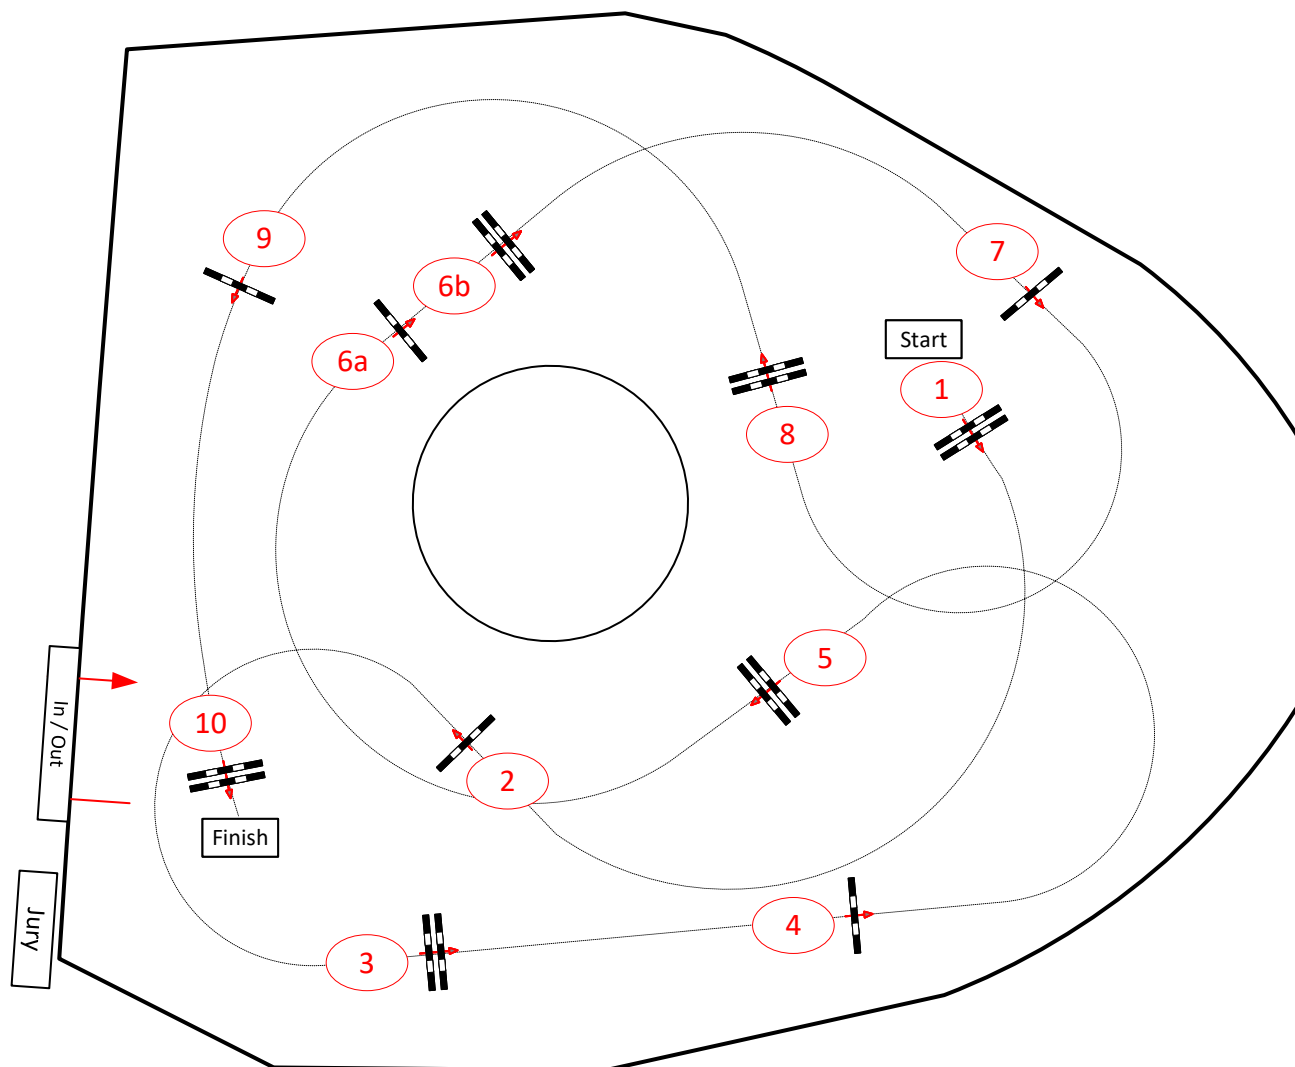

OWL Challenge Paderborn 2023

Class No.:

Amateur Tour

Competition against the clock

Friday, 08 September 2023

Start: 8:15

17
20
23

Table: A
National RG:
FEI RG / Art. 238.2.1
Height: 1,15/1,25/1,40 m

Speed: 350 m/min

Length: 460 m
Time allowed: 79 sec
Time limit: 158 sec

Obstacles: 10
Efforts: 11
Penalty sec
Closed combination:

1st Jump-off:

Length: 0 m
Time allowed: 0 sec
Time limit: 0 sec

2nd Jump-off:

Length: 0 m
Time allowed: 0 sec
Time limit: 0 sec