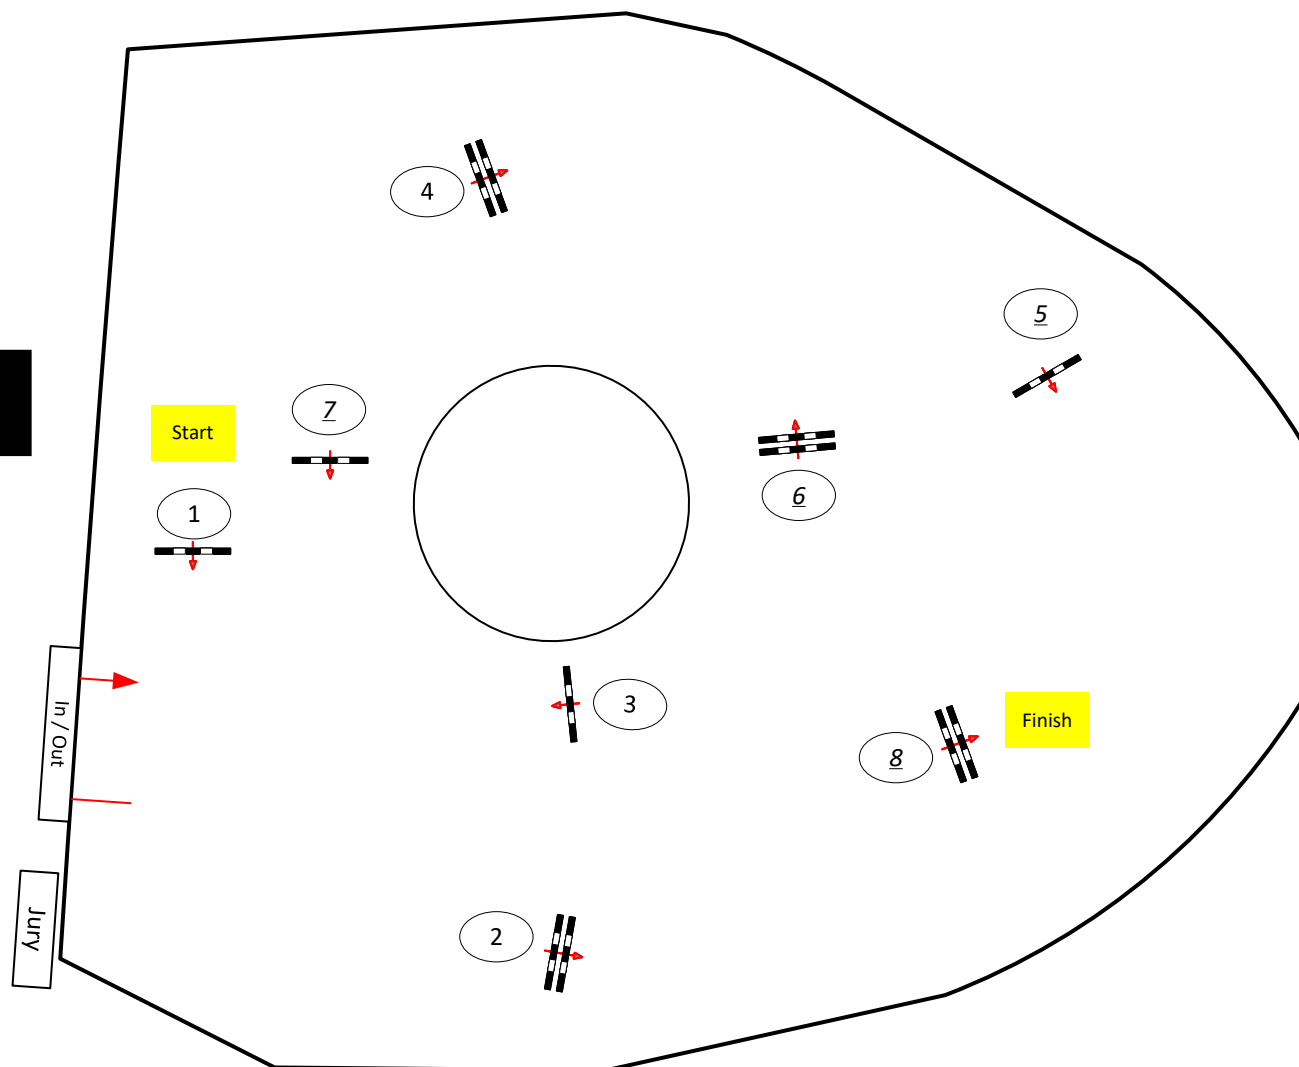

**HAGEDORN**

Table: A  
National RG: WBO  
FEI RG / Art.  
Height: 1,05/1,25 m

Speed: 350 m/min

Length:  
Time allowed:  
Time limit: 120 sec

Obstacles: 8  
Efforts: 8  
Penalty sec  
Closed combination:

1st Jump-off:  
Length: 0 m  
Time allowed: 0 sec  
Time limit: 0 sec