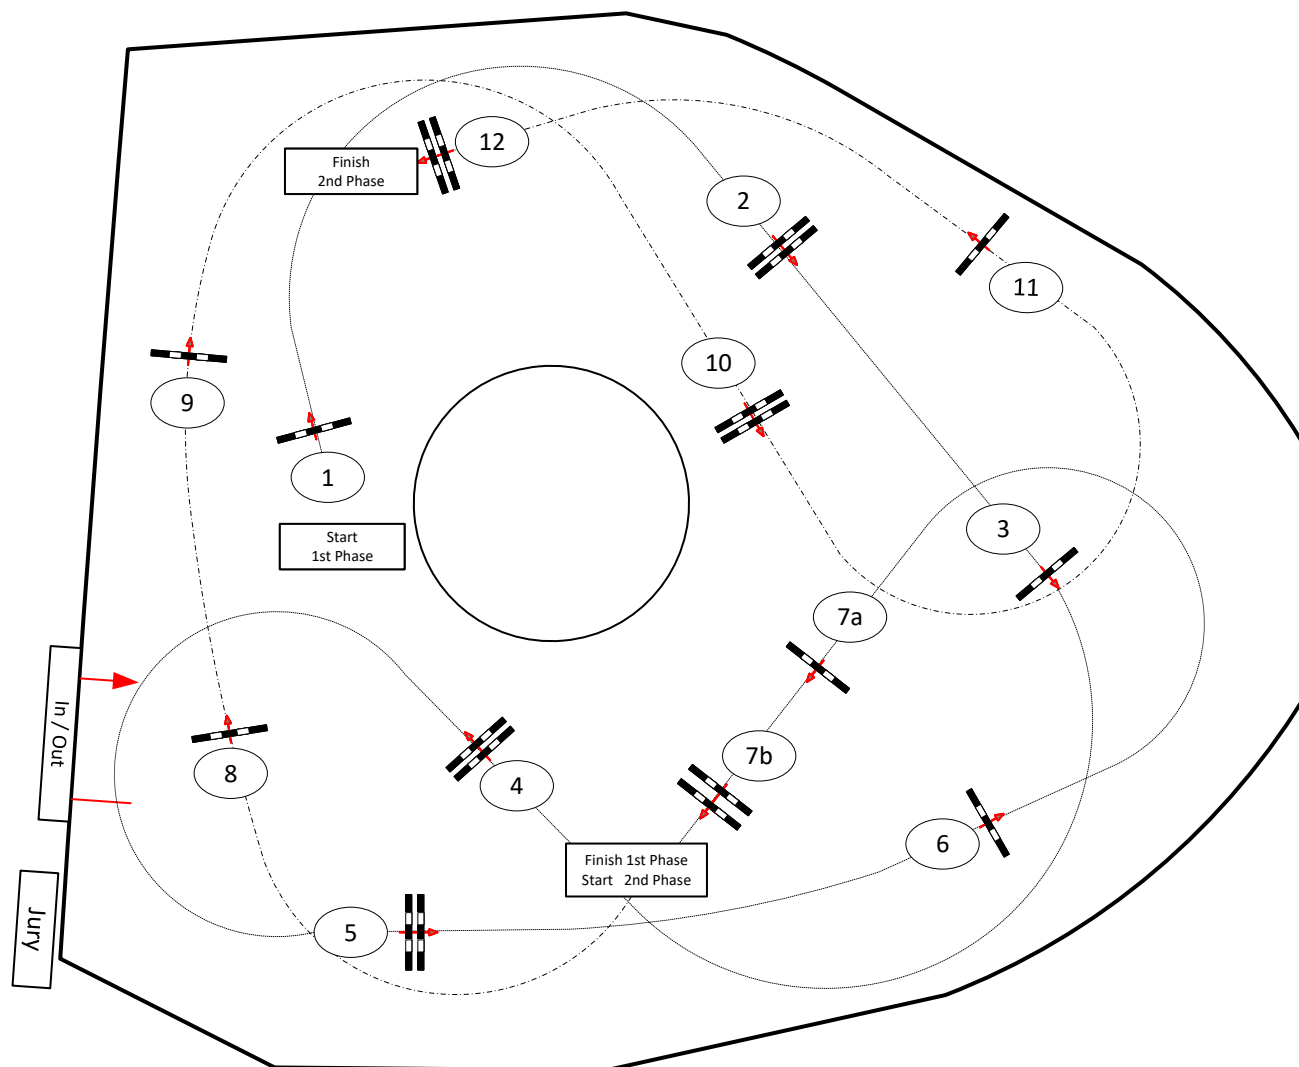

EN ♦ GARDE
Amateur Trophy

Presented by:

WALECKI
MALER & LACKIERER

Table: A
National RG:
FEI RG / Art. 274.1.5.3
Height: 1,15/1,25/1,40 m

Speed: 350 m/min

Length: 305 m

Time allowed: 53 sec

Time limit: 106 sec

Obstacles: 7

Efforts: 8

Penalty sec

Closed combination:

2nd Phase:

8-12

Length: 225 m

Time allowed: 39 sec

Time limit: 78 sec