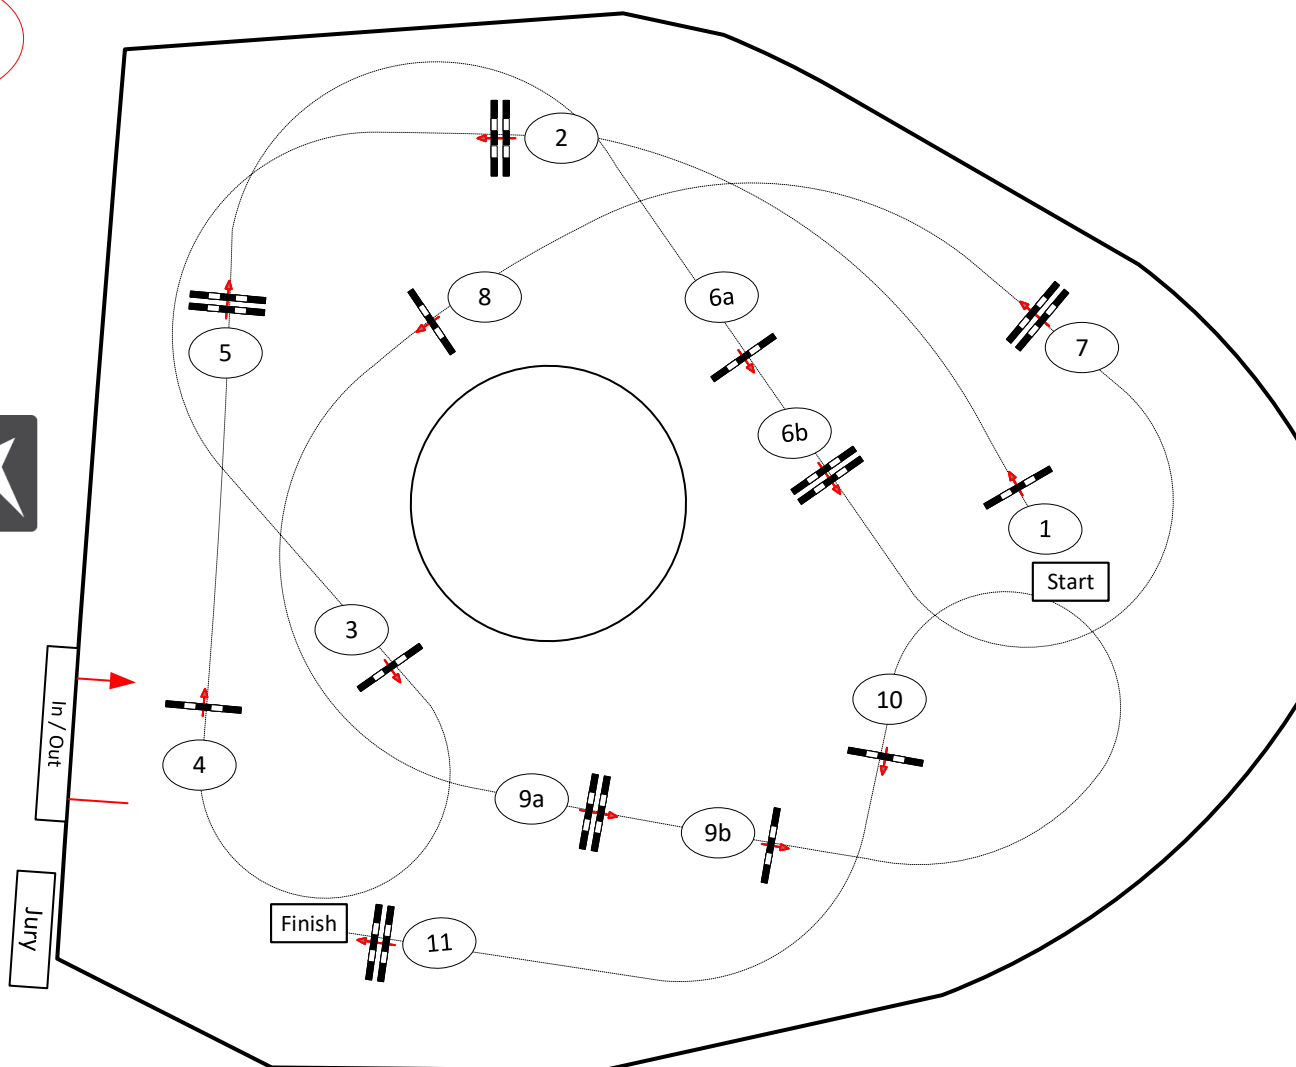

Presented by:

Table: A
National RG: LPO § 501.A1 & 529
FEI RG / Art.
Height: 1,35 m

Speed: 350 m/min

Length: 445 m
Time allowed: 77 sec
Time limit: 154 sec

Obstacles: 11
Efforts: 13
Penalty sec
Closed combination:

1st Jump-off:

Length: 0 m
Time allowed: 0 sec
Time limit: 0 sec