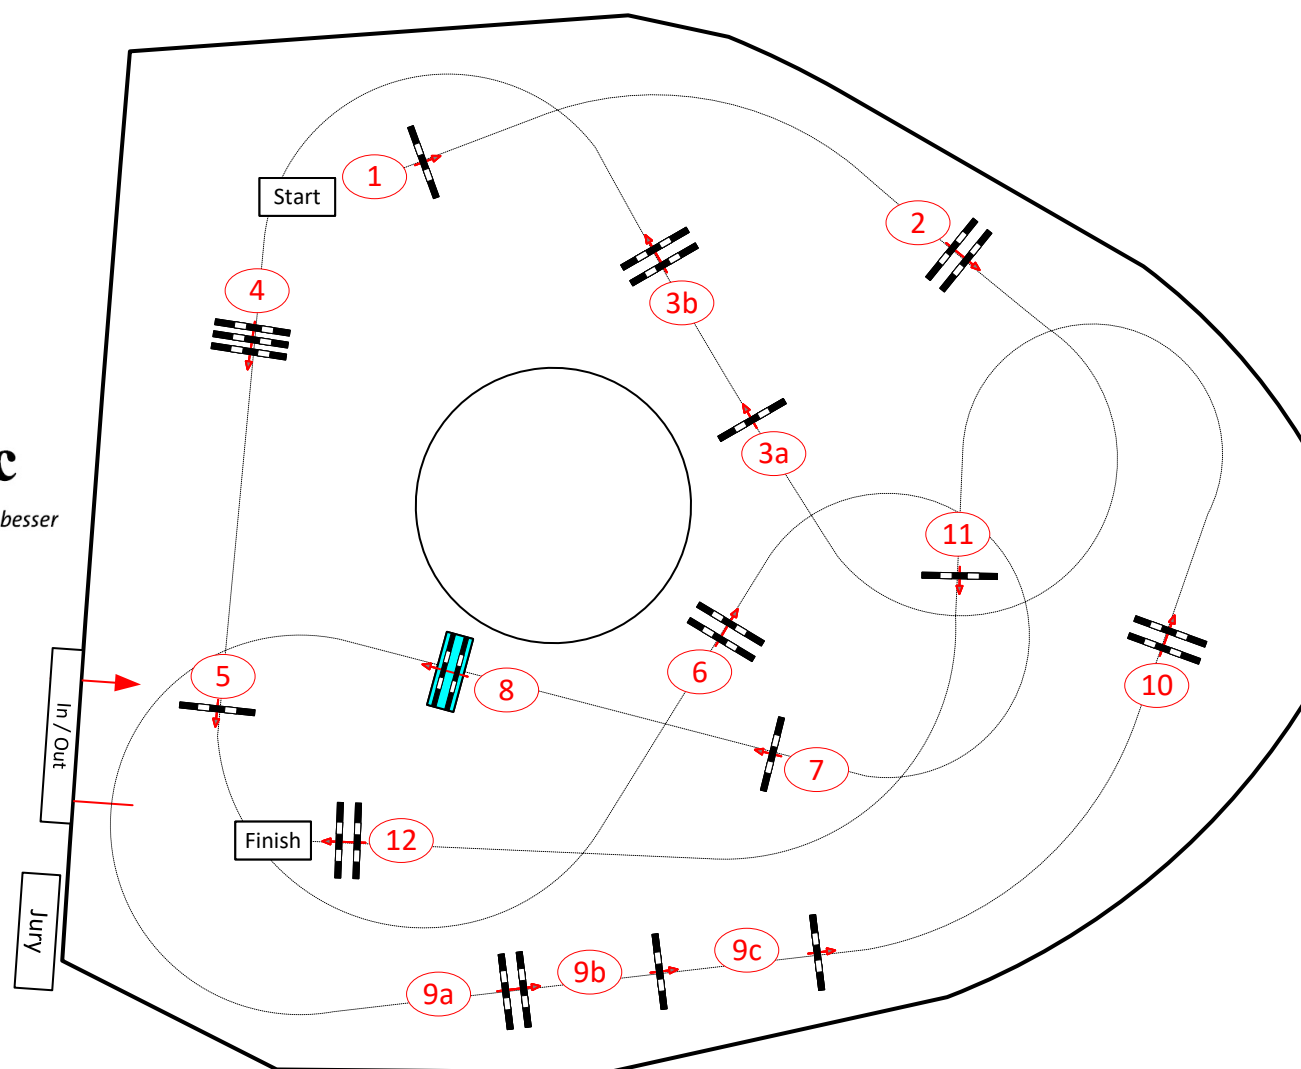

Presented by:

**InPro electric**

*vertrauensvoll | verlässlich | besser*

Table: A  
National RG:  
FEI RG / Art. 238.2.1  
Height: 1,45 m

Speed: 375 m/min

Length: 500 m  
Time allowed: 80 sec  
Time limit: 160 sec

Obstacles: 12  
Efforts: 15  
Penalty sec  
Closed combination:

1st Jump-off:

Length: 0 m  
Time allowed: 0 sec  
Time limit: 0 sec