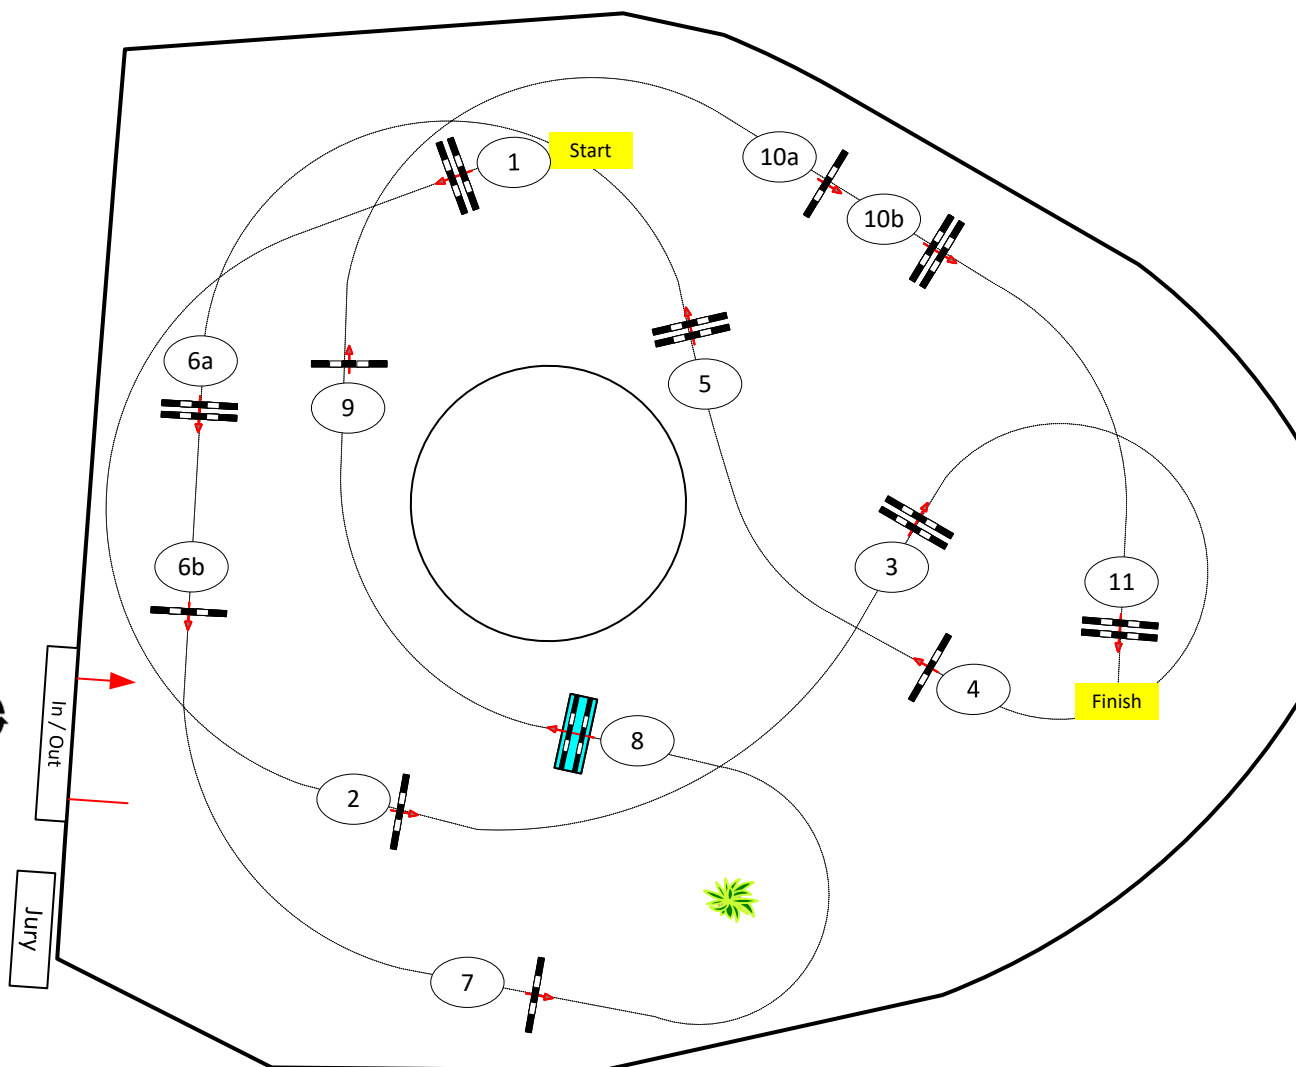

Presented by:

Table: A
National RG:
FEI RG / Art. 238.2.1
Height: 1,30/1,35/1,40 m

Speed: 350 m/min

Length: 455 m
Time allowed: 78 sec
Time limit: 156 sec

Obstacles: 11
Efforts: 13
Penalty sec
Closed combination:

1st Jump-off:

Length: 0 m
Time allowed: 0 sec
Time limit: 0 sec