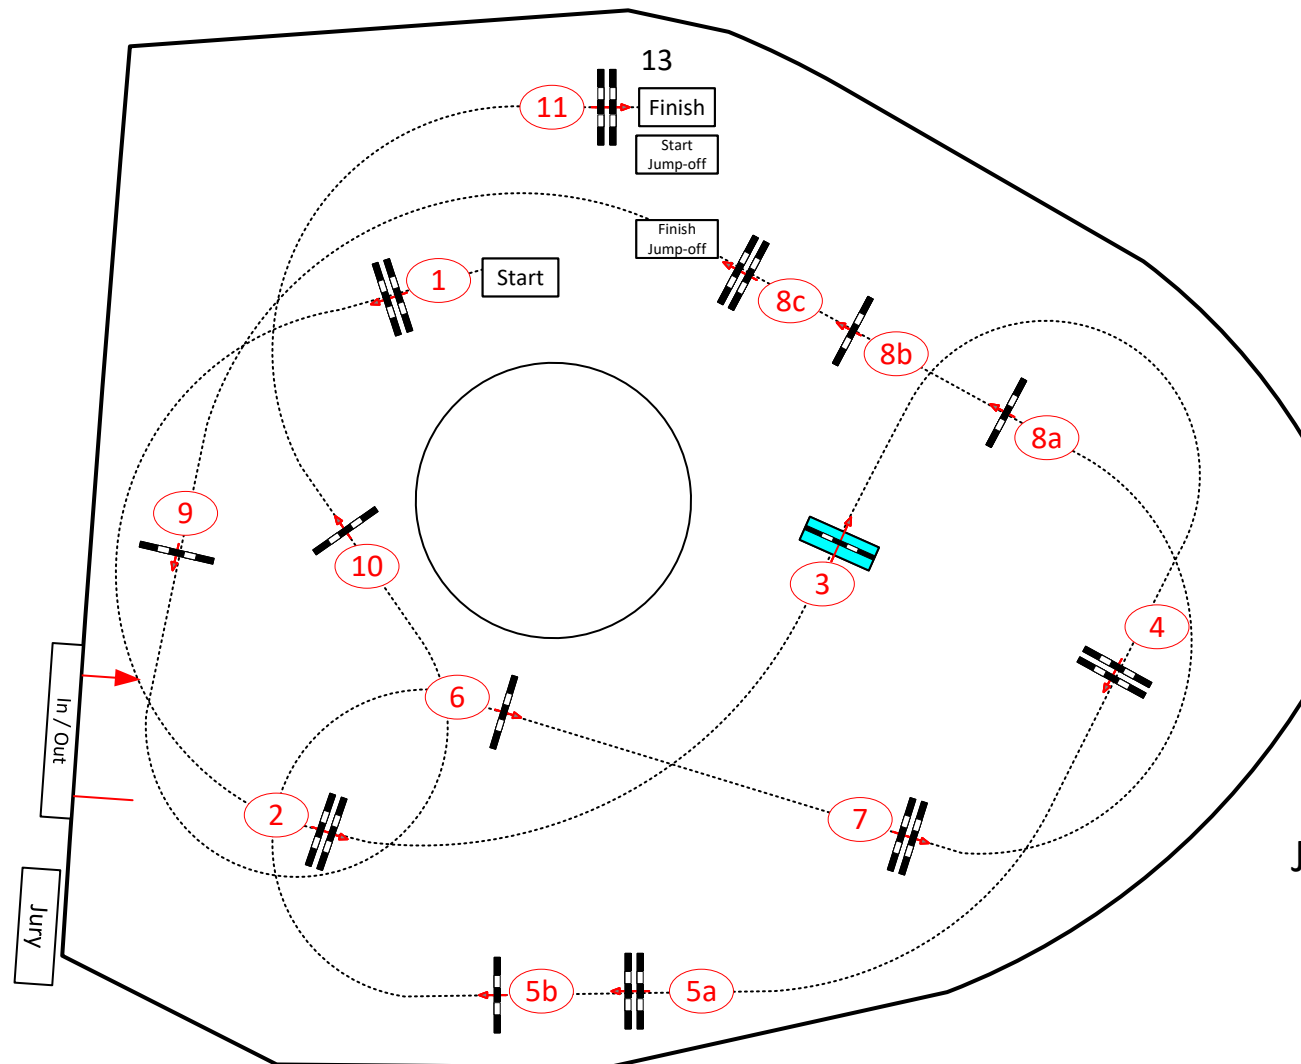

OWL Challenge Paderborn 2023

Class No.:

National Competition

Competition with one jump-off

Sunday, 10 September 2023

Start: 17:10

28

Sparkassen-
Trophy

Table: A
National RG: 501.B1
FEI RG / Art.
Height: 1,40 m

Speed: 350 m/min

Length: 455 m
Time allowed: 78 sec
Time limit: 156 sec

Obstacles: 11
Efforts: 14
Penalty sec
Closed combination:

1st Jump-off:
13-9-3-4-5a-5b-6-8c
Length: 330 m
Time allowed: 57 sec
Time limit: 114 sec

JO: 13-9-3-4-5a-5b-6-8c