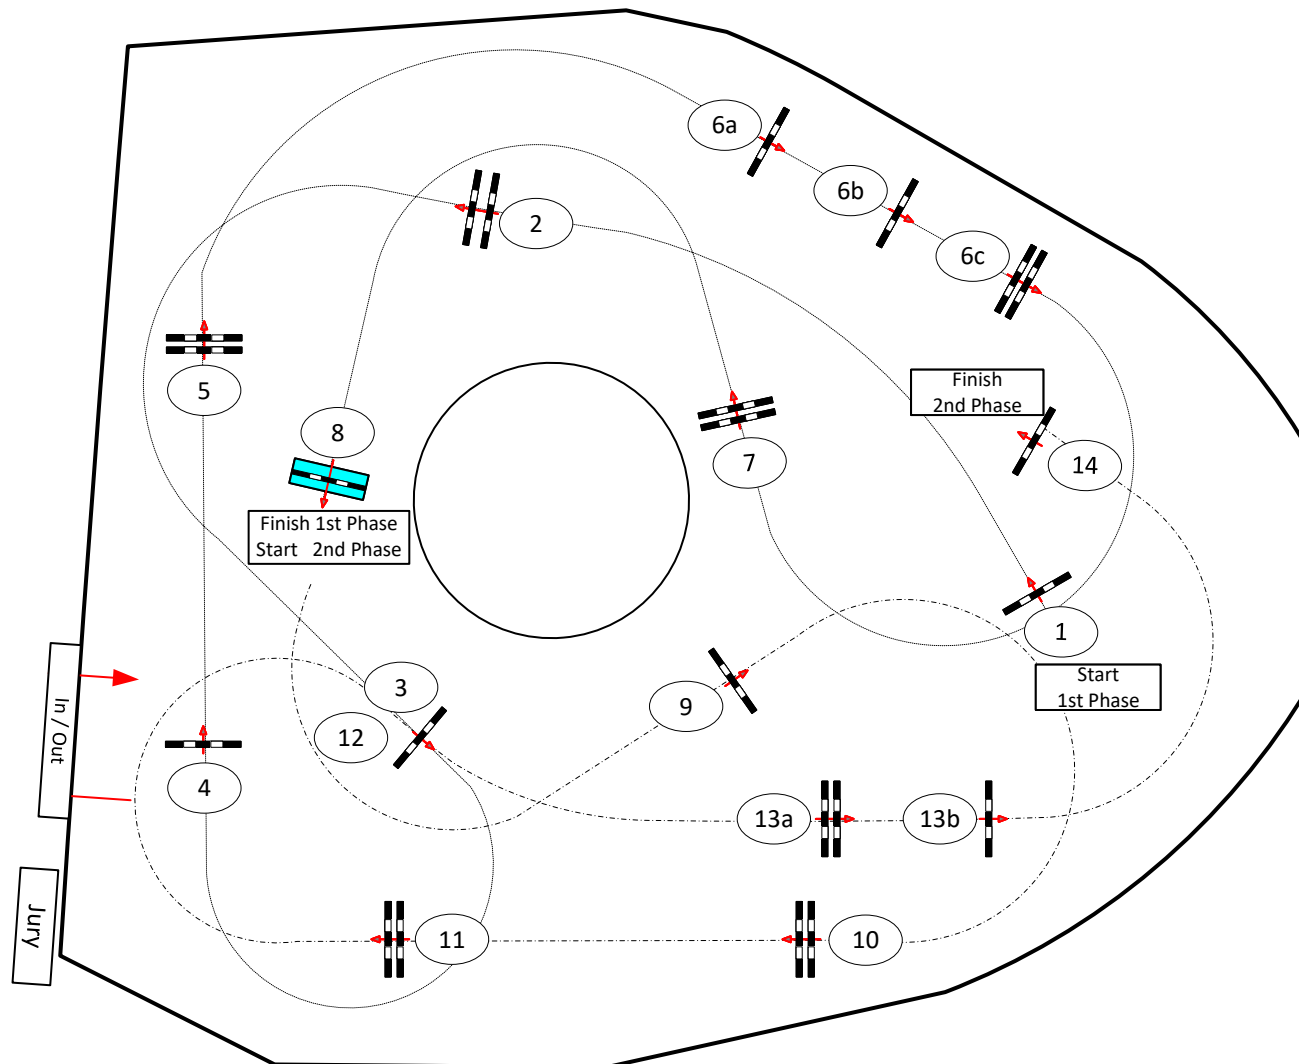

OWL Challenge Paderborn 2023

Class No.:

CS12* - Medium Tour

Competition in two Phases

Sunday, 10 September 2023

Start: 10:05

3

Presented by:

Table: A
National RG:
FEI RG / Art. 274.1.5.3
Height: 1,40 m

Speed: 375 m/min

Length: 335 m
Time allowed: 54 sec
Time limit: 108 sec

Obstacles: 8
Efforts: 10
Penalty sec
Closed combination:

2nd Phase:

9-14
Length: 240 m
Time allowed: 39 sec
Time limit: 78 sec