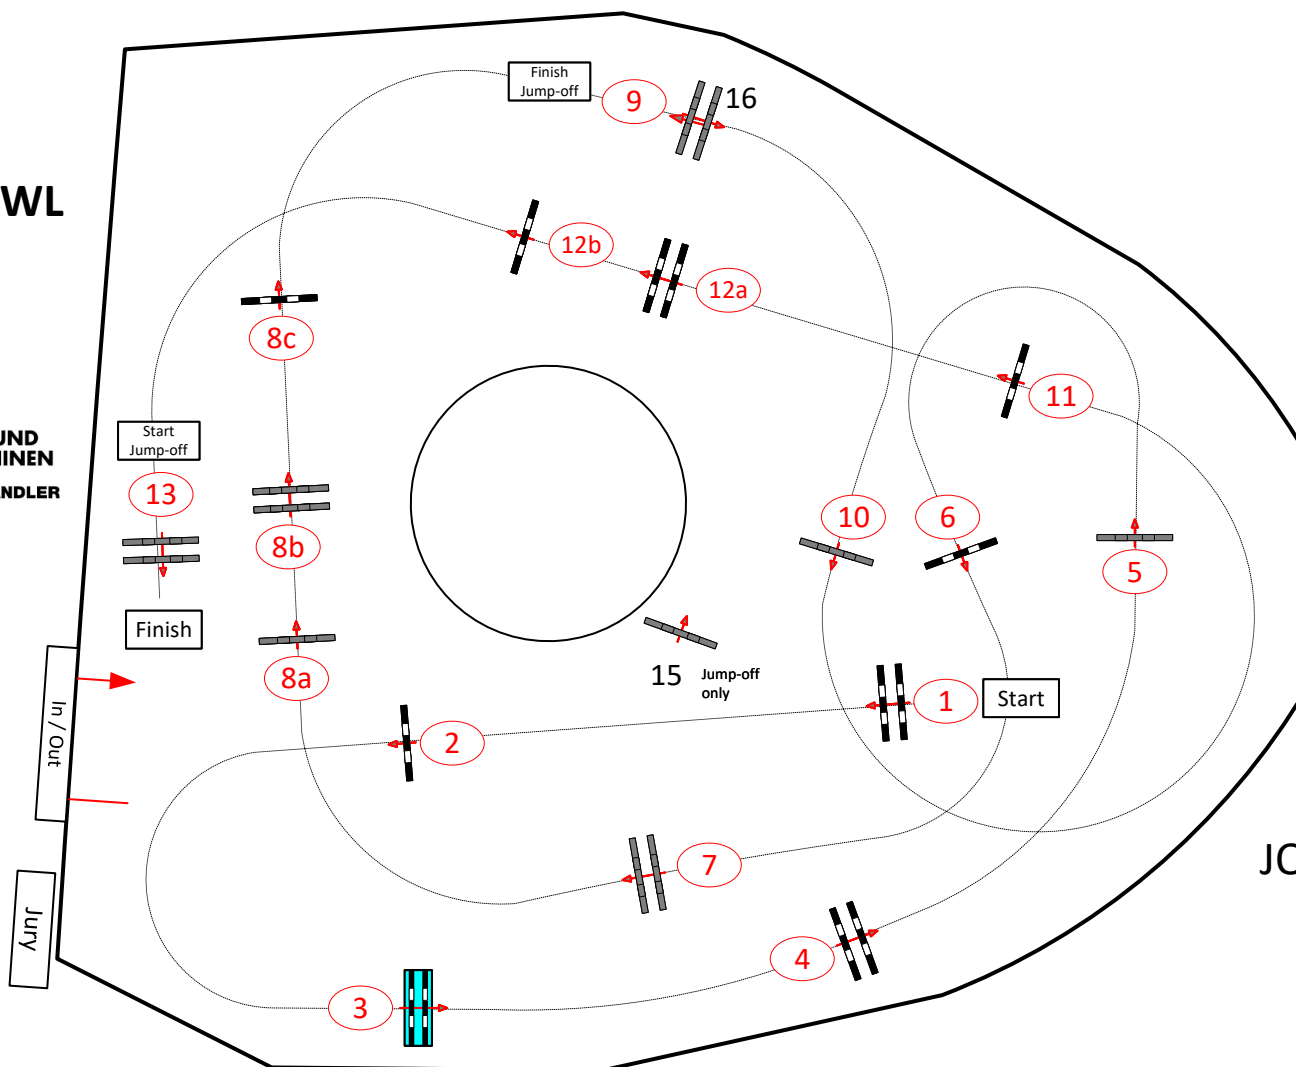

# OWL Challenge Paderborn 2023

Class No.:

CS12\* - Grand Prix

Competition with one jump-off

Sunday, 10 September 2023

Start: 14:10

6

## Großer Preis von OWL

Presented by:

**WARNER BAU- UND  
INDUSTRIEMASCHINEN  
LIEBHERR WERKSHÄNDLER**

Table: A  
National RG:  
FEI RG / Art. 238.2.1  
Height: 1,45 m

Speed: 375 m/min

Length: 480 m  
Time allowed: 77 sec  
Time limit: 154 sec

Obstacles: 13  
Efforts: 16  
Penalty sec  
Closed combination:

1st Jump-off:  
13-15-7-8a-8b-10-5-16  
Length: 340 m  
Time allowed: 55 sec  
Time limit: 110 sec

JO: 13-15-7-8a-8b-10-5-16