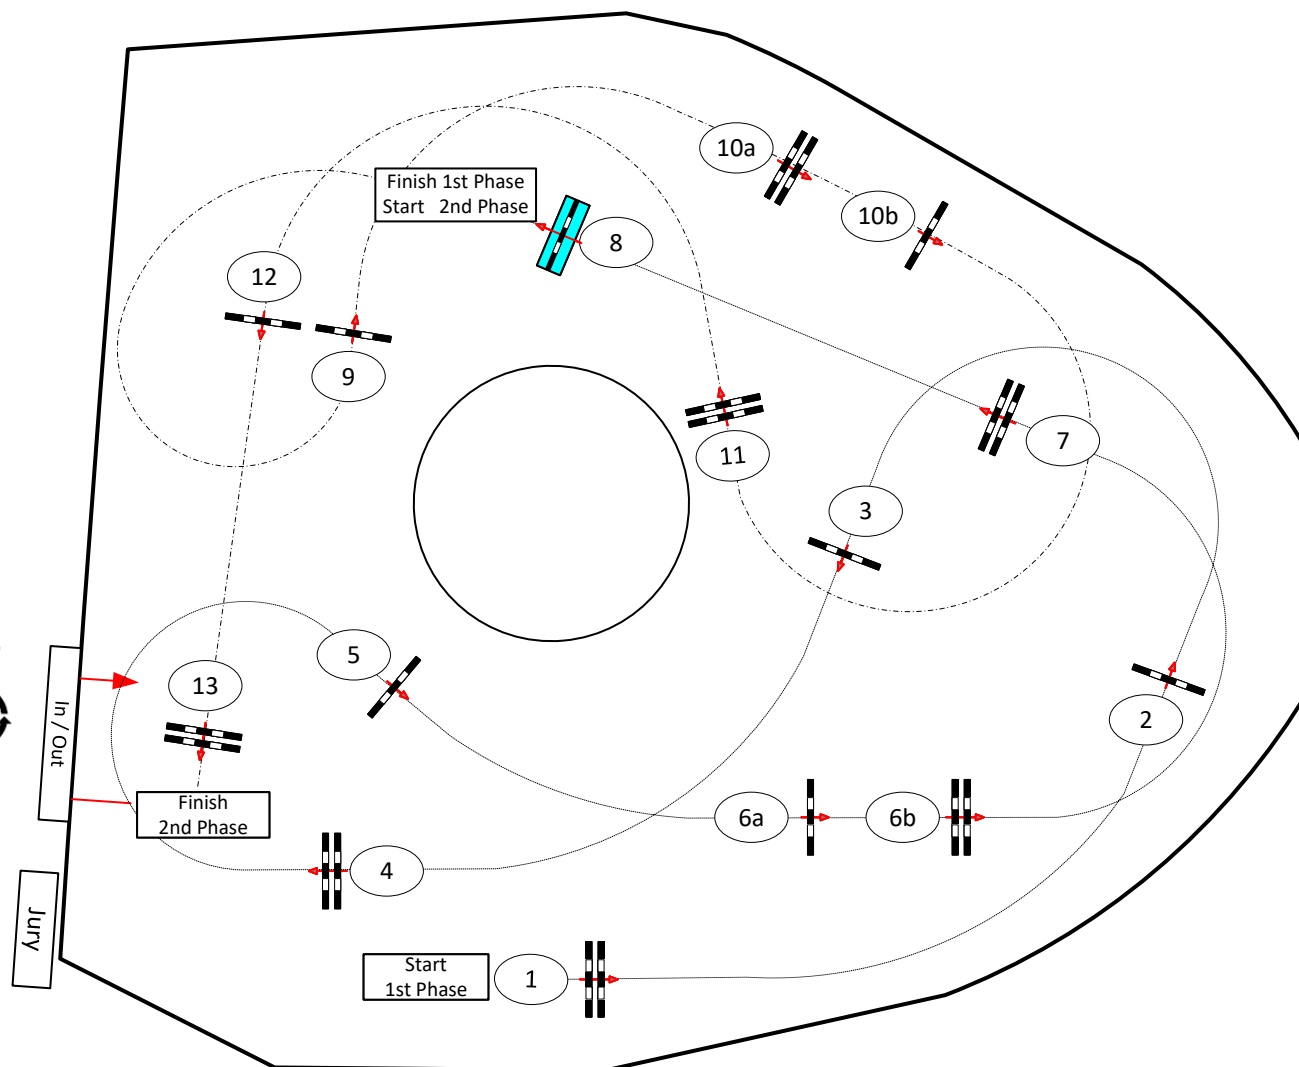

# OWL Challenge Paderborn 2023

Class No.: Youngster Tour

Competition in two Phases

Sunday, 10 September 2023

Start: 8:00

9

12

15

Presented by:

Table: A  
National RG:  
FEI RG / Art. 274.1.5.3  
Height: 1,35/1,40/1,45 m

Speed: 350 m/min

Length: 305 m  
Time allowed: 53 sec  
Time limit: 106 sec

Obstacles: 8  
Efforts: 9  
Penalty sec  
Closed combination:

2nd Phase:  
**9-13**  
Length: 240 m  
Time allowed: 42 sec  
Time limit: 84 sec

Jury

In / Out