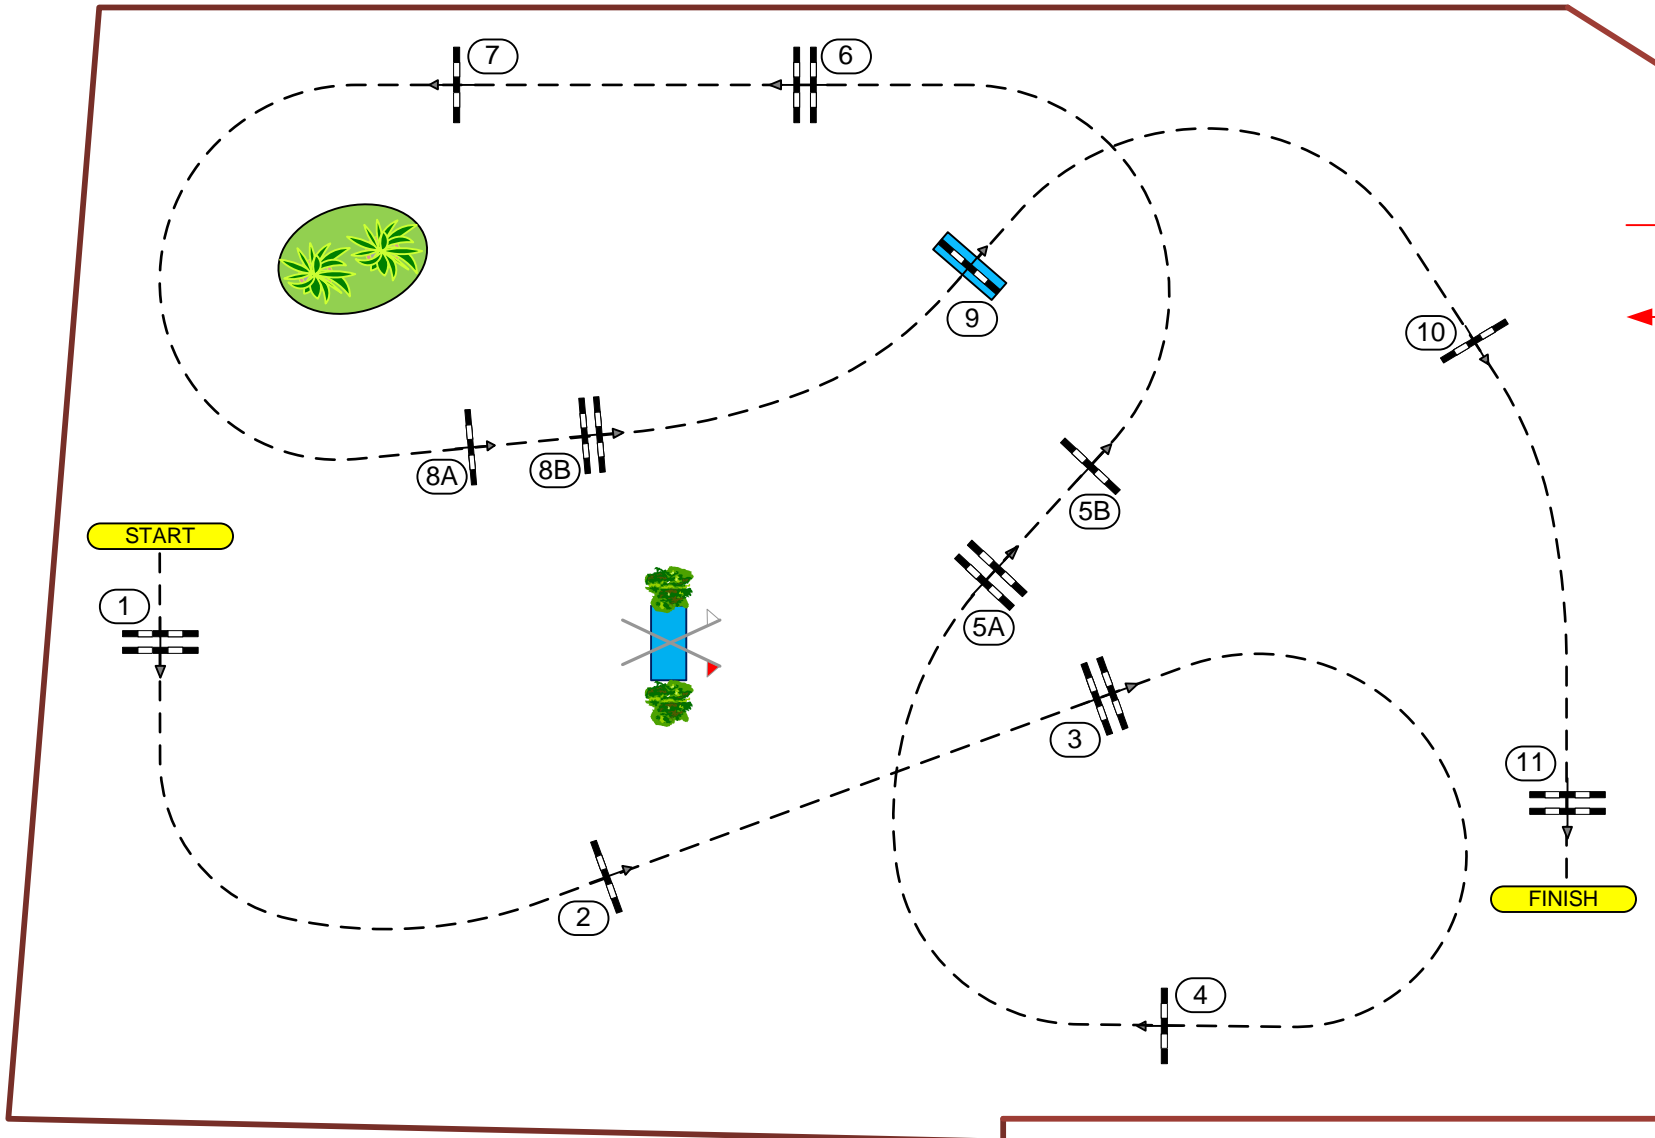

CLASS Nº. 70

CSIO3\* 1.50 m

TABLE A AGAINST THE CLOCK

26/10/2023

Table: A  
National RG:  
FEI RG / Art. 238.2.1  
Height: 1.50 m

Speed: 375 m/min

Length: 450 m

Time allowed: 72 sec

Time limit: 144 sec

Obstacles: 11

Efforts: 13

1st Jump-off:

**NO**

Length: 0 m

Time allowed: 0 sec

Time limit: 0 sec