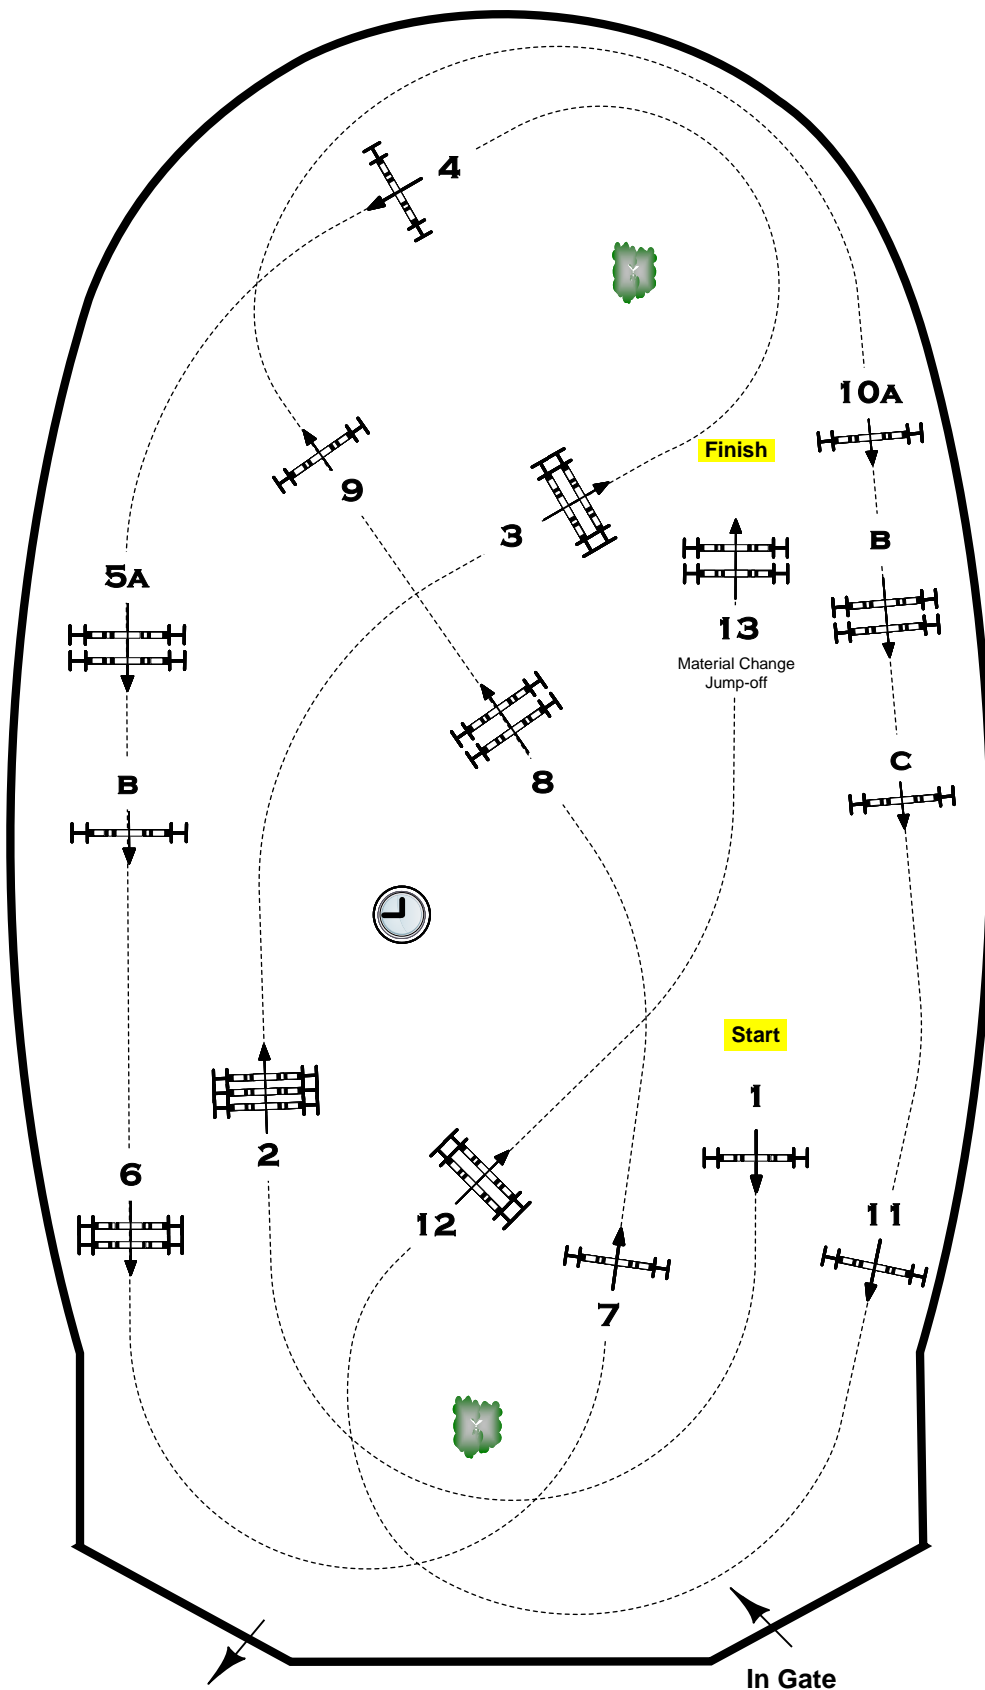

THE 140TH NATIONAL HORSE SHOW 2023

Class No.: 255

NATIONAL HORSE SHOW GRAND PRIX

Competition with one jump-off

Saturday 4 November 2023

Class Specifications

Table: A

Format: FEI Art 238.2.2

Height: 1,60m

Speed: 350 m/min

Length: 0 m

Time Allowed: 0 sec

Time Limit: 0 sec

1st Round: 1-13

Jump-Off:

4-5b-8-10ab-11-12-13.

Length: 270 m

Time Allowed: 47 sec

Time Limit: 94 sec

2